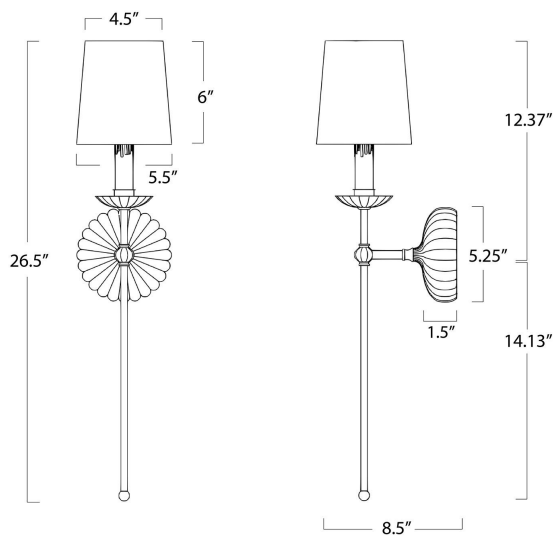

REGINA ANDREW

DETROIT

SPECIFICATION SHEET

Clove Sconce Single (Antique Gold Leaf) 15-1073

HEIGHT	26.5
WIDTH	5.5
DEPTH	8.5
SHADE DIMS	4.5 x 5.5 x 6
SHADE COLOR	Natural Linen
BULB QTY	1
BULB TYPE	B Type Candelabra Base (E12)
SOCKET	E12 Candelabra Uno
WATTAGE	40 Watt Max
WIRING TYPE	Hard Wire
BACKPLATE	5.25 in dia x 1.5
JUNCTION BOX	12.37 in from top, 14.13 in from bottom, 2.75 in from side
MATERIAL	Iron
FINISH	Antique Gold Leaf
NOTES	N/A
FREIGHT ONLY	No