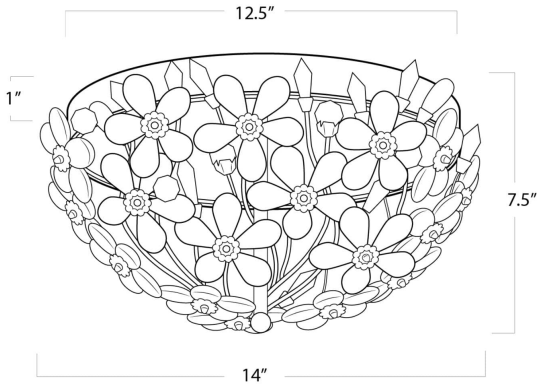

REGINA ANDREW

DETROIT

SPECIFICATION SHEET

Cheshire Flush Mount (Gold Leaf)
16-1183GL

HEIGHT	7.5
WIDTH	14
DEPTH	14
SHADE DIMS	N/A
SHADE COLOR	N/A
BULB QTY	2
BULB TYPE	B Type Candelabra Base (E12)
SOCKET	E12 Candelabra
WATTAGE	60 Watt Max
WIRING TYPE	Hard Wire
MATERIAL	Crystal
FINISH	Gold Leaf
NOTES	N/A
FREIGHT ONLY	No