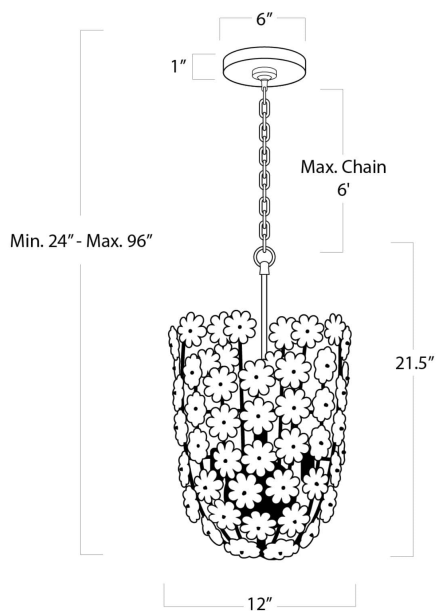

REGINA ANDREW

DETROIT

SPECIFICATION SHEET

Charlotte Pendant 16-1185

HEIGHT	24
WIDTH	12
DEPTH	12
SHADE DIMS	N/A
SHADE COLOR	N/A
BULB QTY	6
BULB TYPE	B Type Candelabra Base (E12)
SOCKET	E12 Candelabra
WATTAGE	60 Watt Max
WIRING TYPE	Hard Wire
MATERIAL	Steel
FINISH	Natural Brass
NOTES	10 ft of cord and 6 ft of chain
FREIGHT ONLY	No