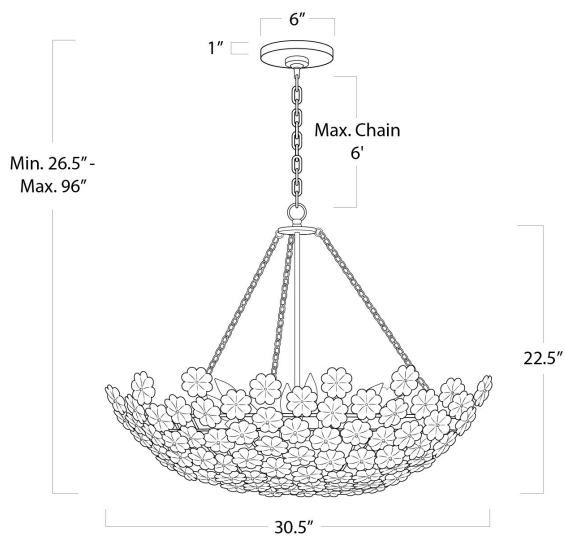

REGINA ANDREW

DETROIT

SPECIFICATION SHEET

Charlotte Chandelier 16-1177

HEIGHT	26.5
WIDTH	30.5
DEPTH	30.5
SHADE DIMS	N/A
SHADE COLOR	N/A
BULB QTY	12
BULB TYPE	B Type Candelabra Base (E12)
SOCKET	E12 Candelabra
WATTAGE	60 Watt Max
WIRING TYPE	Hard Wire
MATERIAL	Steel
FINISH	Natural Brass
NOTES	10 ft of cord and 6 ft of chain
FREIGHT ONLY	No