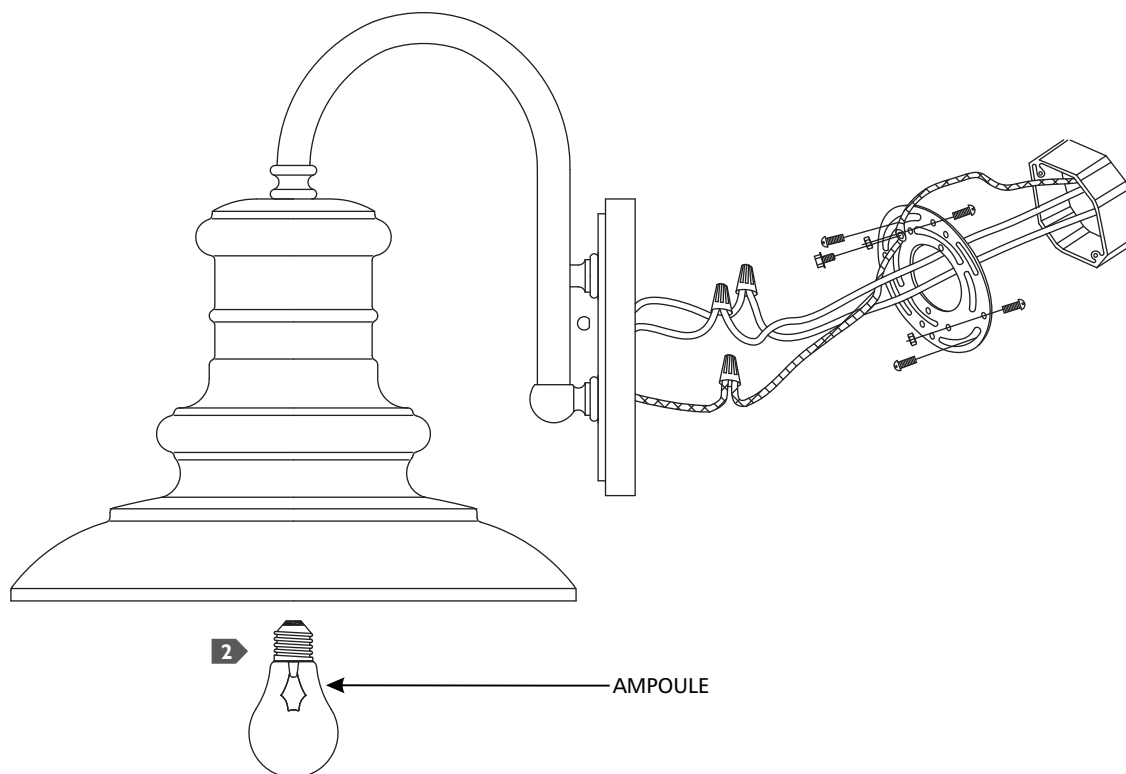

ATTENTION : RISQUE D'INCENDIE

Ce produit doit être installé conformément au code d'installation en vigueur par une personne familière avec la construction et l'exploitation du produit et les risques qu'il entraîne.

Utiliser les conducteurs d'alimentation supérieure à 90° c.

IA

1 Suivez les instructions d'installation jointes supplément pour l'installation électrique et de fixation sur la boîte de sortie de la maison.

2 Vissez la lampe dans la douille. Reportez-vous à l'étiquette sur la douille de lampe Puissance max pour plus d'informations.