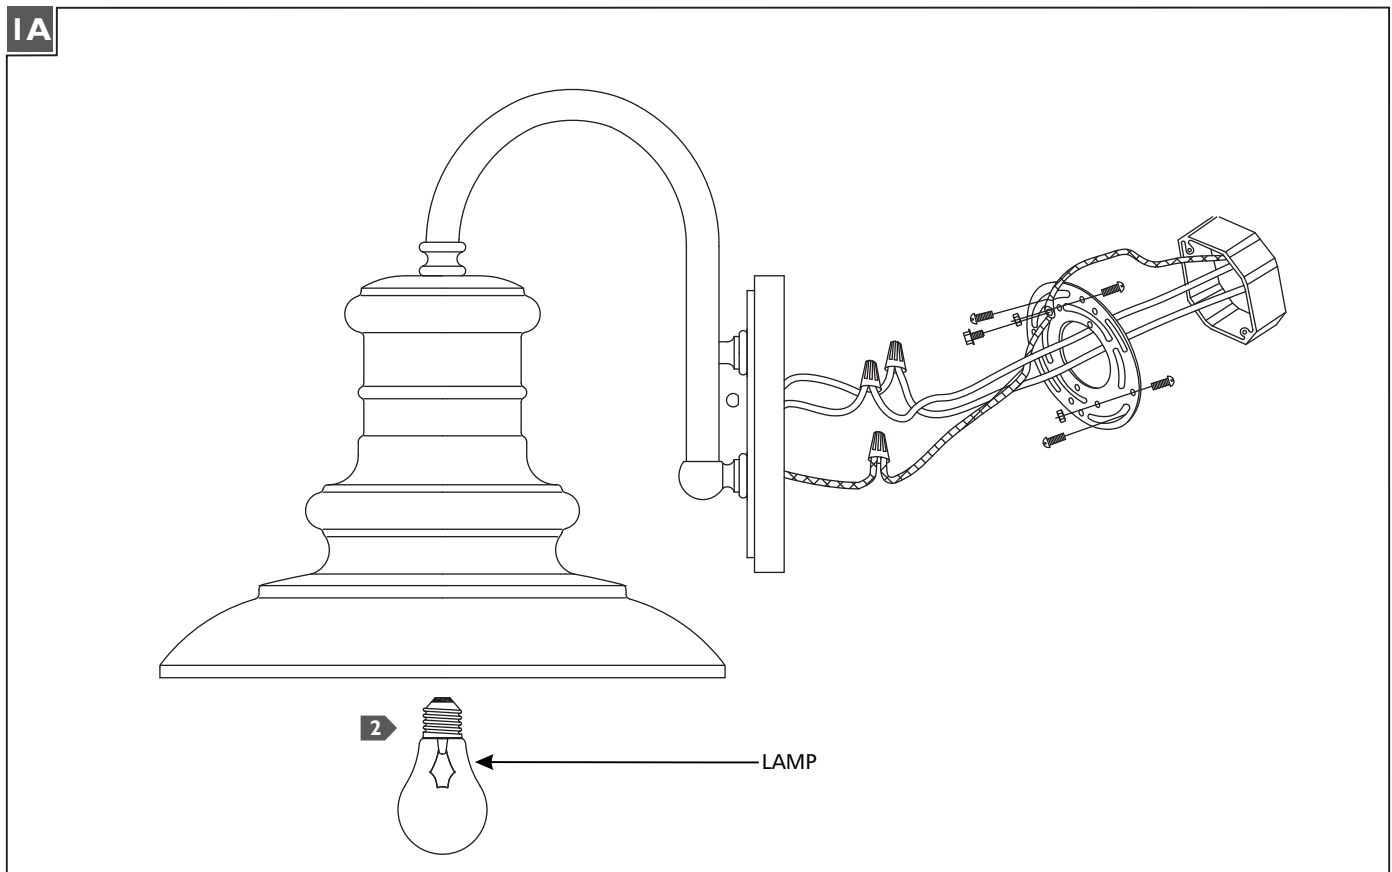

Redding Station Outdoor Lantern

OL8600, OL8601, OL9004-L1 1.0

FEISS®

EST. 1955

Wall

GENERAL PRODUCT INFORMATION:

These fixtures are intended to be installed utilizing NEC compliant junction boxes.

This product is safety listed for wet locations.

- 1** Follow enclosed supplement installation instructions for electrical and fixture installation onto house outlet box.
- 2** Screw the lamp into the socket. Refer to the label on the lamp socket for Max Wattage information.