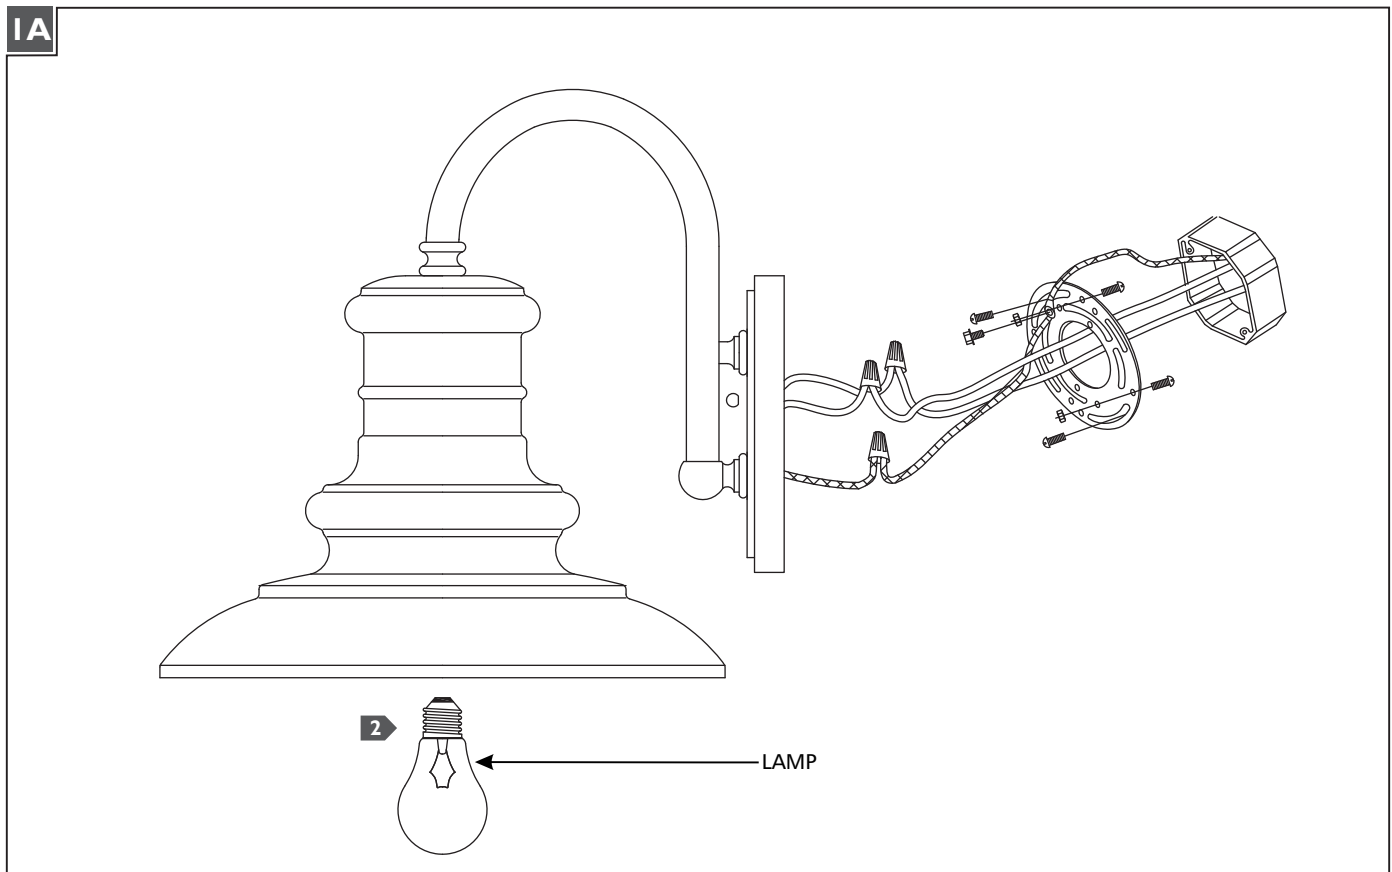

Redding Station Outdoor Lantern

OL8600, OL8601, OL9004

1.0

FEISS®

EST. 1955

Wall

GENERAL PRODUCT INFORMATION:

These fixtures are intended to be installed utilizing NEC compliant junction boxes.

- 1** Follow enclosed supplement installation instructions for electrical and fixture installation onto house outlet box.
- 2** Screw the lamp into the socket. Refer to the label on the lamp socket for Max Wattage information.