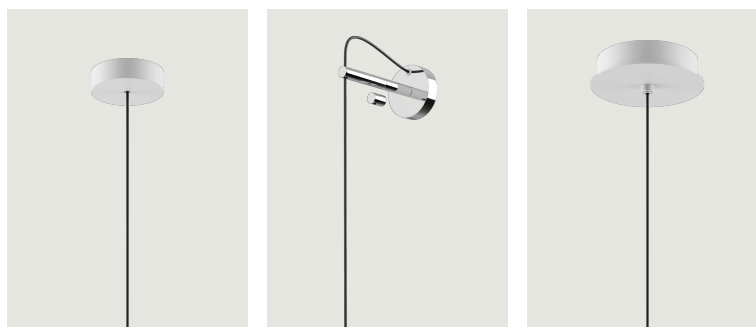

Single Canopies

Model Recessed Micro

Single canopies are ideal for highlighting the corner of a room or enhancing single light sources. They can also be used to create multiple custom combinations on high ceilings or in situations which do not allow lights to be grouped in a cluster.

Recessed Micro

System

Recessed System

Structure: Methacrylate

Color	Code
Matte White – 9010	R01L01 1000U
Matte Black – 9005	R01L01 2000U
Chrome	R01L01 4000U

Net weight: 0.06 lbs

Parcels: 1

IP20

Options of Single Canopies

Single Mini

Wall Standard

Single Standard