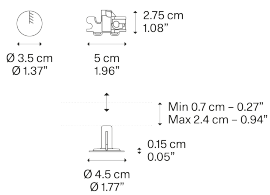

Recessed Micro

System

Recessed System

Structure: Methacrylate

Color	Code
Matte White – 9010	R01L01 1000U
Matte Black – 9005	R01L01 2000U
Chrome	R01L01 4000U

Net weight: 0.06 lbs

Parcels: 1

IP20