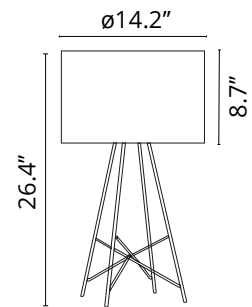

### Main specifications

EAN	8059607011577
Mounting	Table
Environments	Indoor dry location
Light Source Type	Bulb
Lamp category	Halogen
Lamp type	T
Lamp holders	E26
Number of heads	1
Power (W)	100

### Physical

Color	Black
Cord length (in)	73
Net weight (lb)	9.26
Package volume (in)	6392.84
IP internal	20