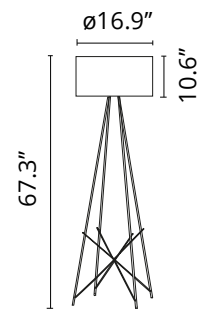

FLOS

■ FU592130 Black

Ray Floor 2

Designed by Rodolfo Dordoni, 2006

Halogen - 200W

Are you a professional and your project needs consulting and support?

[BOOK AN APPOINTMENT](#)

Main specifications

EAN	8059607011638
Mounting	Floor
Environments	Indoor dry location
Light Source Type	Bulb
Lamp category	Halogen
Lamp type	T
Lamp holders	E26
Number of heads	1
Power (W)	200

Physical

Color	Black
Cord length (in)	75
Net weight (lb)	13.12
Package volume (in)	26646.06
IP internal	20

Download

[Mounting instructions](#)

RETILAP	GWT 850°	IK 00	IP 20
---------	-------------	----------	----------

Photometric

Lighting type	Indirect, Direct
Light distribution	Symmetric

Electrical

Insulation class	II
Frequency (Hz)	60
Main voltage (Vac)	120
LED voltage Vf (Vdc)	null
Dimmable	Yes
Dimming interface	Dimmer Integrated
Plug type	Type A
Batteries inside	No