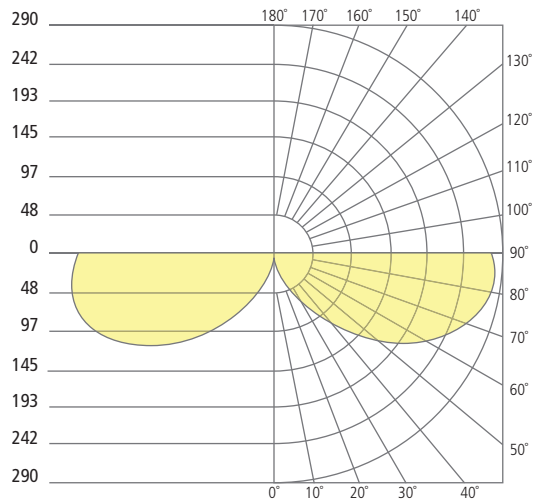

* Visit techlighting.com for specific warranty limitations and details.

QUADRATE
shown in bronze

QUADRATE
shown in silver

ORDERING INFORMATION

PRODUCT	FINISH	LAMP
700WSQDR	Z BRONZE I SILVER	-LEDWD LED 90CRI, 3000K-2200K, 120V

Quadrate

PHOTOMETRICS*

*For latest photometrics, please visit www.techlighting.com/OUTDOOR

QUADRATE

Total Lumen Output: 994
 Total Power: 16
 Luminaire Efficacy: 24
 Color Temp: Warm Color Dimming (3000K - 2200K)
 CRI: 90
 BUG Rating: N/A