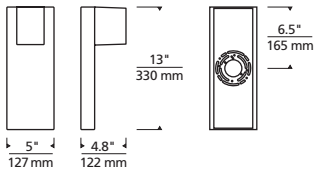

Quadrate

PHOTOMETRICS*

*For latest photometrics, please visit www.techlighting.com/OUTDOOR

QUADRATE

Total Lumen Output: 994
Total Power: 16
Luminaire Efficacy: 24
Color Temp: Warm Color Dimming (3000K - 2200K)
CRI: 90
BUG Rating: N/A