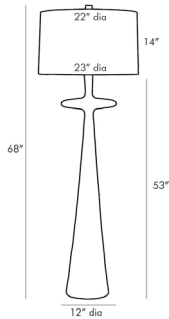

ARTERIOS

PUTNEY FLOOR LAMP

74723-860

H: 68 IN, Dia: 23.00 IN

Antiqued Aluminum

Contract Recommendations: Additional Coating

Inspired by our Putney Lamp we created a large-scale version. From each direction its silhouette reveals three stacked rounded forms—a cylinder a disk and an elongated tapered cone base—showcasing angular composition and balance. It has a mid-century feel but the antiqued aluminum finish offers a new take on the style. Its bold form commands attention making this a great fit for a modern living area. Topped with an off-white linen shade with off-white cotton lining.

APPEARANCE

Material	Aluminum, Cotton, Linen
Finish	Antiqued Aluminum, Off-White
Finish Will Vary	true
Top Coat/Sealant	false
Finial Description	Decorative metal to match

DIMENSIONS

Shade	Top: 22.00 IN, Dia: 23.00 IN, Side: 14 IN
Body	H: 53 IN, Dia: 12.00 IN
Neck	H: 1 IN, Dia: 1.00 IN
Foot Print	Dia: 10.00 IN
Harp	11.5 IN

WIRING

Rating	Indoor Only
Tilt Test	8 Degrees - UL
Cord	12 FT IN, Clear/Silver, SPT-2
Socket	1, Nickel, Type A- E26, 3-Way
Switch	3-Way Rotary, At Socket
Maximum Watt	150
Voltage	110-120 V

CERTIFICATIONS

Russia

COMPLIANCY

CBUL/ETL	Yes
RoHS	true

SHIPPING

Product Weight	21.5 LBS
Gross Weight 1	21.5 LBS
Gross Weight 2	3 LBS
Shipping Box 1	H: 63 IN, L: 18 IN, W: 18 IN
Shipping Box 2	H: 18 IN, L: 27 IN, W: 27 IN