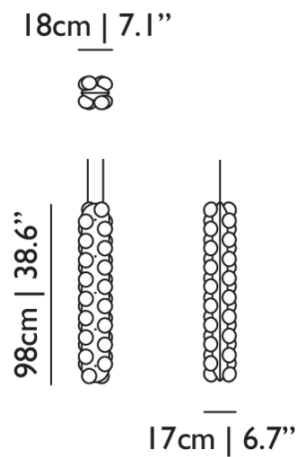

Dimensions

98cm | 38.6"

18cm | 7.1"

17cm | 6.7"

Product

WIDTH 98cm | 38.6"

HEIGHT 18cm | 7.1"

DEPTH 18cm | 7.1"

Dimensions

98cm | 38.6"

17cm | 6.7"

18cm | 7.1"

Product

WIDTH 98cm | 38.6"

HEIGHT 18cm | 7.1"

DEPTH 17cm | 6.7"

CRI

80

LIGHT OUTPUT

1600 lm

Prop Light Suspended / Double Vertical

Dimensions

Product

WIDTH 17cm | 6.7"**HEIGHT** 98cm | 38.6"**DEPTH** 18cm | 7.1"**WEIGHT NETTO** 6kg | 13.23lbs

Packaging

WIDTH 30cm | 11.8"**HEIGHT** 30cm | 11.8"**CUBAGE** 0.12m³ | 4.23ft³**LENGTH** 133cm | 52.4"**WEIGHT** 10kg | 22.05lbs

Technical CE

ADDITIONAL

The Proplight is available in two colour temperatures: 2000K or 2700K.