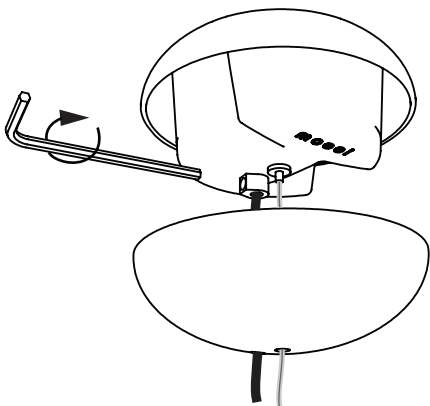

m o o o i

Prop Light Round Double

1A

1B

INPUT: 240V AC

INPUT: 110V AC

visit www.mooui.com for more information about the collection

m o o o i

Prop Light Round Double

2

3

1
SIZE 4

4

OPEN

visit www.mooui.com for more information about the collection

m o o o i