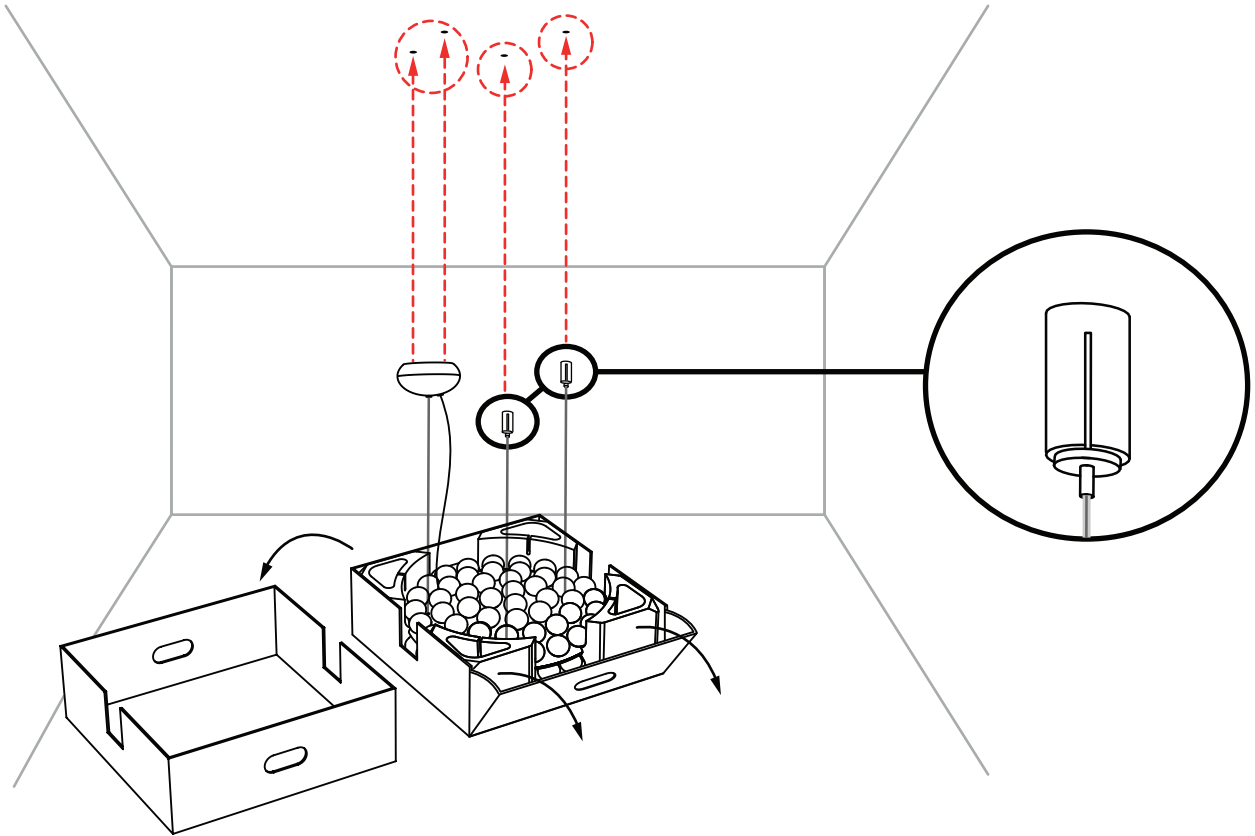

m o o o i

Prop Light Round Double

1A

1B

INPUT: 240V AC

INPUT: 110V AC

visit www.mooui.com for more information about the collection

m o o o i