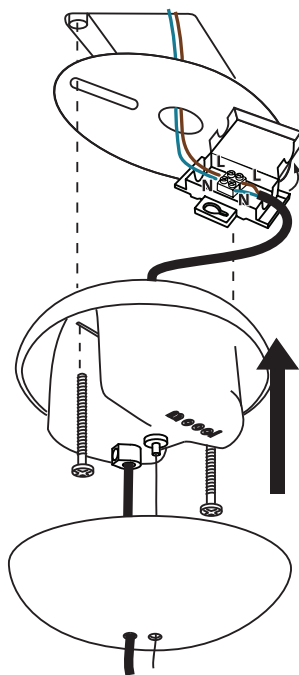

m o o o i

Prop Light Round Double

1A

1B

INPUT: 240V AC

INPUT: 110V AC

visit www.mooui.com for more information about the collection

m o o o i

Prop Light Round Double

2

3

1
SIZE 4

4

OPEN

visit www.mooui.com for more information about the collection

m o o o i