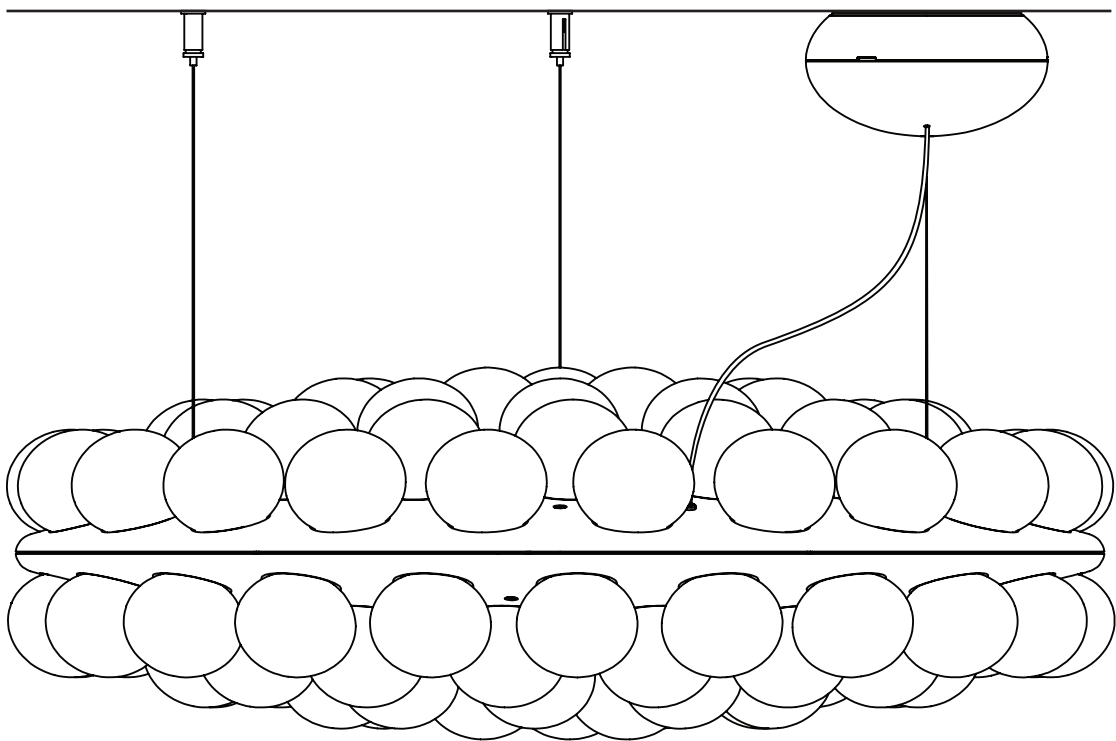

m o o o i

Prop Light Round Double

5

visit www.mooui.com for more information about the collection