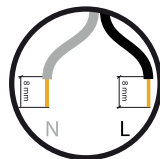

m o o o i

Prop Light Round Double

1A

1B

INPUT: 240V AC

INPUT: 110V AC

visit www.mooui.com for more information about the collection

m o o o i

Prop Light Round Double

2

3

1
SIZE 4

4

OPEN

visit www.mooui.com for more information about the collection

m o o o i