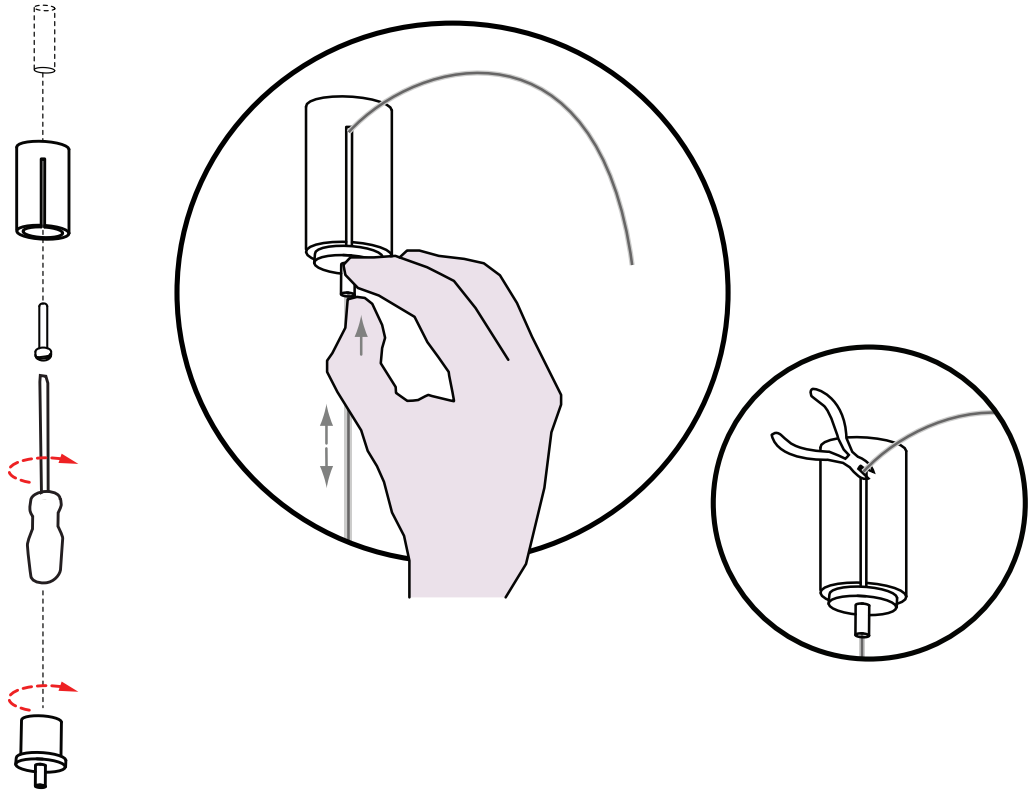

m o o o i

Prop Light Round Double

5

visit www.mooui.com for more information about the collection