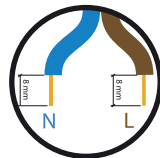

m o o o i

Prop Light Round Double

1A

1B

INPUT: 240V AC

INPUT: 110V AC

visit www.mooui.com for more information about the collection

m o o o i

Prop Light Round Double

2

3

1
SIZE 4

4

OPEN

visit www.mooui.com for more information about the collection

m o o o i