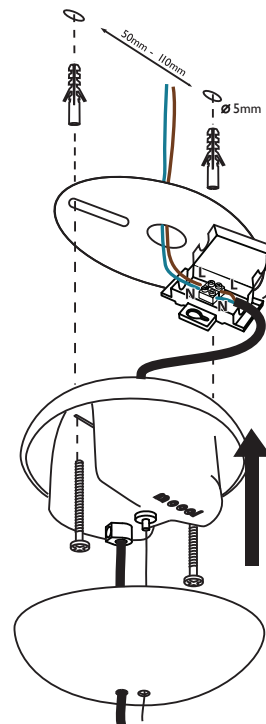

m o o o i

Prop Light Round Double

1A

1B

INPUT: 240V AC

INPUT: 110V AC

visit www.mooui.com for more information about the collection

m o o o i

Prop Light Round Double

2

3

1
SIZE 4

4

OPEN

visit www.mooui.com for more information about the collection

m o o o i