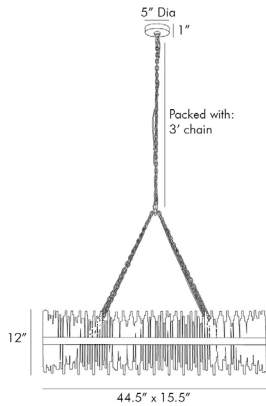

ARTERIORES

PRESCOTT OVAL CHANDELIER

84038

H: 37 IN, W: 44.5 IN, D: 15.5 IN

Gold Leaf

Contract Suitable As Is

Individual iron rods are welded together and hand-finished with gold leaf to create this stunning oval-shaped chandelier. The entire piece is leafed all the way up to the ceiling mount. Rustic yet undeniably elegant. Sheds so much light with ten standard bulbs. Gold leaf finish will vary. Damp-rated, although limited covered outdoor conditions may affect finish.

APPEARANCE

| | |
|------------------|-----------|
| Material | Iron |
| Finish | Gold Leaf |
| Finish Will Vary | true |
| Top Coat/Sealant | false |

DIMENSIONS

| | |
|------------------------|----------------------------------|
| Chandelier | H: 12 IN, W: 44.5 IN, D: 15.5 IN |
| Minimum Hanging Height | 37 IN |
| Maximum Hanging Height | 73 IN |
| Canopy | H: 1 IN, Dia: 5.00 IN |

WIRING

| | |
|--------------|------------------------|
| Rating | Damp |
| Cord | 10 FT IN, Clear/Silver |
| Socket | 10, Type B=E12 Other |
| Maximum Watt | 40 |
| Voltage | 110-120 V |

CERTIFICATIONS

| | |
|----------------|---------------------------------|
| Certifications | Mexico United States, Canada |
|----------------|---------------------------------|

REPLACEMENT PARTS

| | |
|------------------------|------------|
| Replacement Part 1 | CHN-232 |
| Replacement Part 1 Dim | 3' |
| Replacement Part 2 | CANOPY-462 |
| Replacement Part 2 Dim | 1x5 |