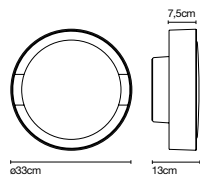

A ceiling lamp whose beauty lies in its simplicity and clarity, offering multiple lighting effects thanks to its design.

Plaff-on! 50 IP54

☞ 4x E27 LED Standard 8W

Plaff-on! 50 LED IP54

Light Source:
LED SMD 700mA 28,4W 2700K CRI90 3318lm

Luminaire:
220 - 240 VAC TRIAC 34W 2172lm
220 - 240 VAC DALI 33,25W 2172lm

Available 3CCT: 2700K, 3000K, 4000K

Plaff-on! 33 IP54

☞ 2x E27 LED Standard 8W

Plaff-on! 33 LED IP54

Light Source:
LED SMD 700mA 21,8W 2700K CRI90 2654lm

Luminaire:
220 - 240 VAC TRIAC 27W 1941lm
220 - 240 VAC DALI 26,1W 1941lm

Available 3CCT: 2700K, 3000K, 4000K

Plaff-on! 16 IP65

Light Source:
LED COB 230 VAC 8W 2700K CRI90 571lm

Luminaire:
230 VAC TRIAC 8,47W 225lm

LED included

Ring made of lacquered aluminium which supports an opal blown glass shade.

Structure

● Black

Diffuser

○ White

dimable

(Only LED versions)

IP54

IP65

- [Download](#) Assembly Instructions
- [Download](#) Photometric Data
- [Download](#) 2D
- [Download](#) 3D