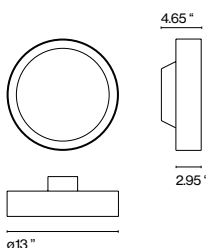

Plaff-on! 33