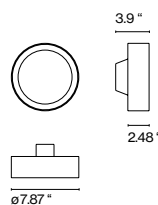

Plaff-on! 20