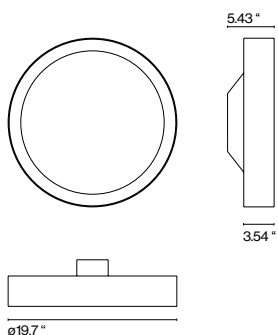

Plaff-on! 50