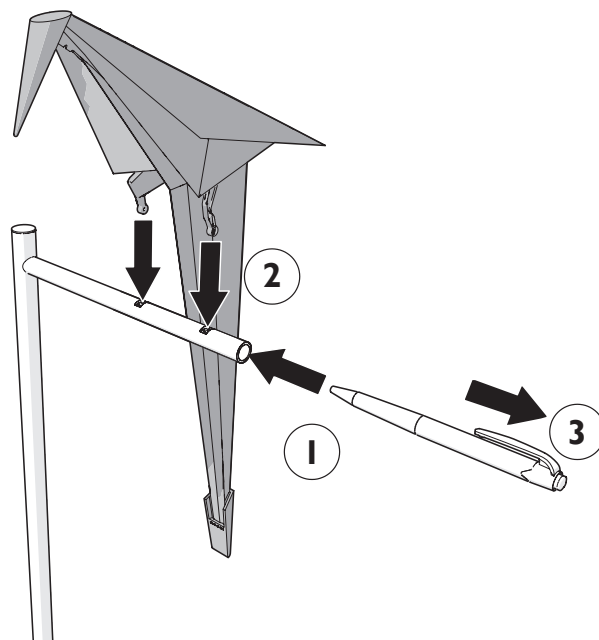

visit www.mooui.com for more information about the collection

m o o o i[®]

Perch table lamp

4

IMPORTANT SAFETY INSTRUCTIONS

This portable luminaire has a polarized plug (one blade is wider than the other) as a feature to reduce the risk of electric shock. This plug will fit in a polarized outlet only one way. If the plug does not fully fit in the outlet, reverse the plug. If it still does not fit, contact a qualified electrician. Never use an extension cord plug unless the plug can be fully inserted. Do not alter the plug in any way.