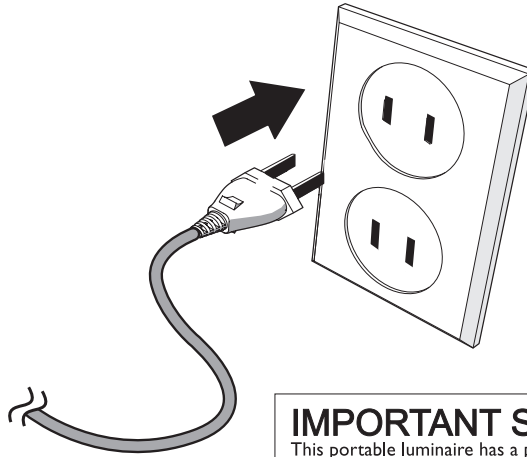

visit www.mooui.com for more information about the collection

m o o o i[®]

Perch table lamp

4

IMPORTANT SAFETY INSTRUCTIONS

This portable luminaire has a polarized plug (one blade is wider than the other) as a feature to reduce the risk of electric shock. This plug will fit in a polarized outlet only one way. If the plug does not fully fit in the outlet, reverse the plug. If it still does not fit, contact a qualified electrician. Never use an extension cord plug unless the plug can be fully inserted. Do not alter the plug in any way.