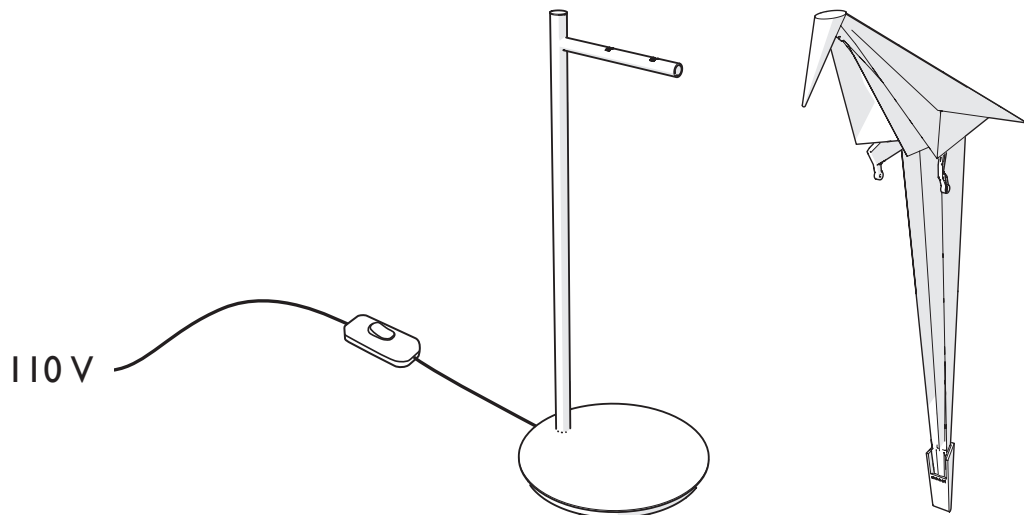

visit www.mooui.com for more information about the collection

m o o o i[®]

Perch table lamp

4

IMPORTANT SAFETY INSTRUCTIONS

This portable luminaire has a polarized plug (one blade is wider than the other) as a feature to reduce the risk of electric shock. This plug will fit in a polarized outlet only one way. If the plug does not fully fit in the outlet, reverse the plug. If it still does not fit, contact a qualified electrician. Never use an extension cord plug unless the plug can be fully inserted. Do not alter the plug in any way.