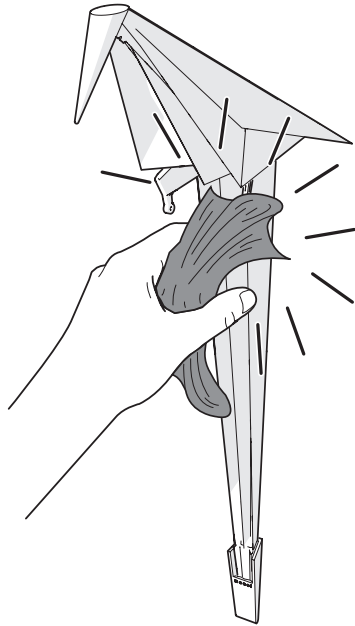

visit www.mooui.com for more information about the collection

m o o o i[®]

Perch table lamp

4

IMPORTANT SAFETY INSTRUCTIONS

This portable luminaire has a polarized plug (one blade is wider than the other) as a feature to reduce the risk of electric shock. This plug will fit in a polarized outlet only one way. If the plug does not fully fit in the outlet, reverse the plug. If it still does not fit, contact a qualified electrician. Never use an extension cord plug unless the plug can be fully inserted. Do not alter the plug in any way.

5

visit www.mooui.com for more information about the collection

m o o o i

Perch table lamp

i

Micro fiber cloth

visit www.mooui.com for more information about the collection