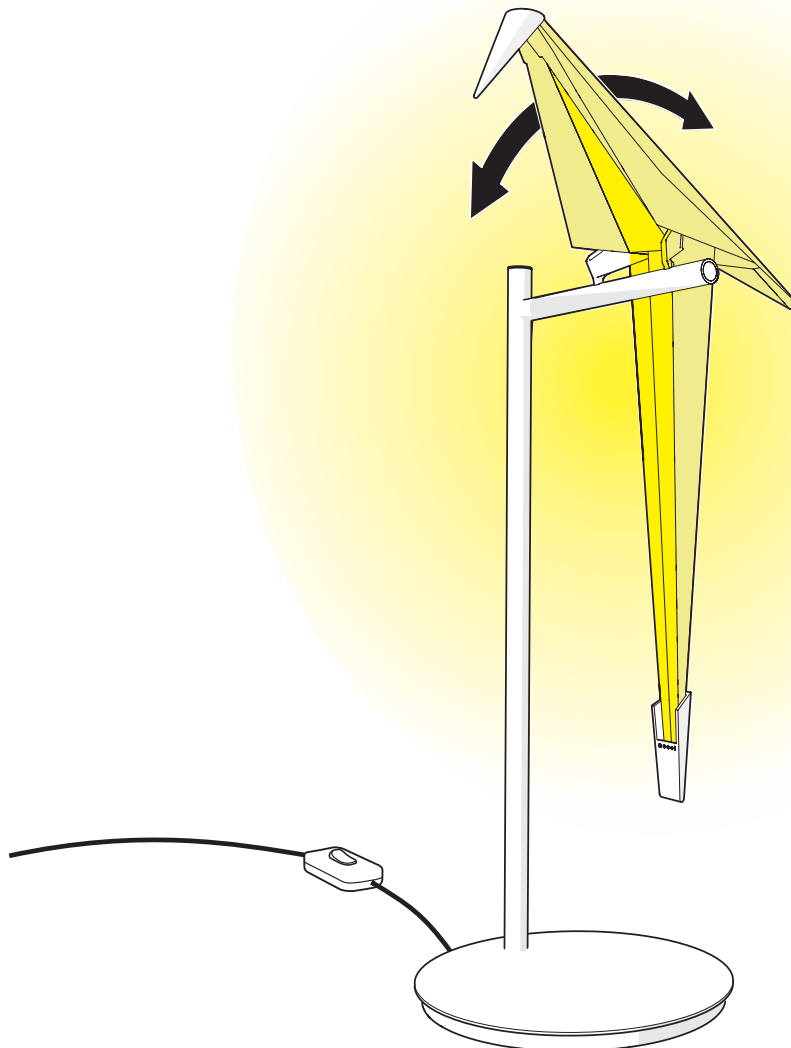

visit www.mooui.com for more information about the collection