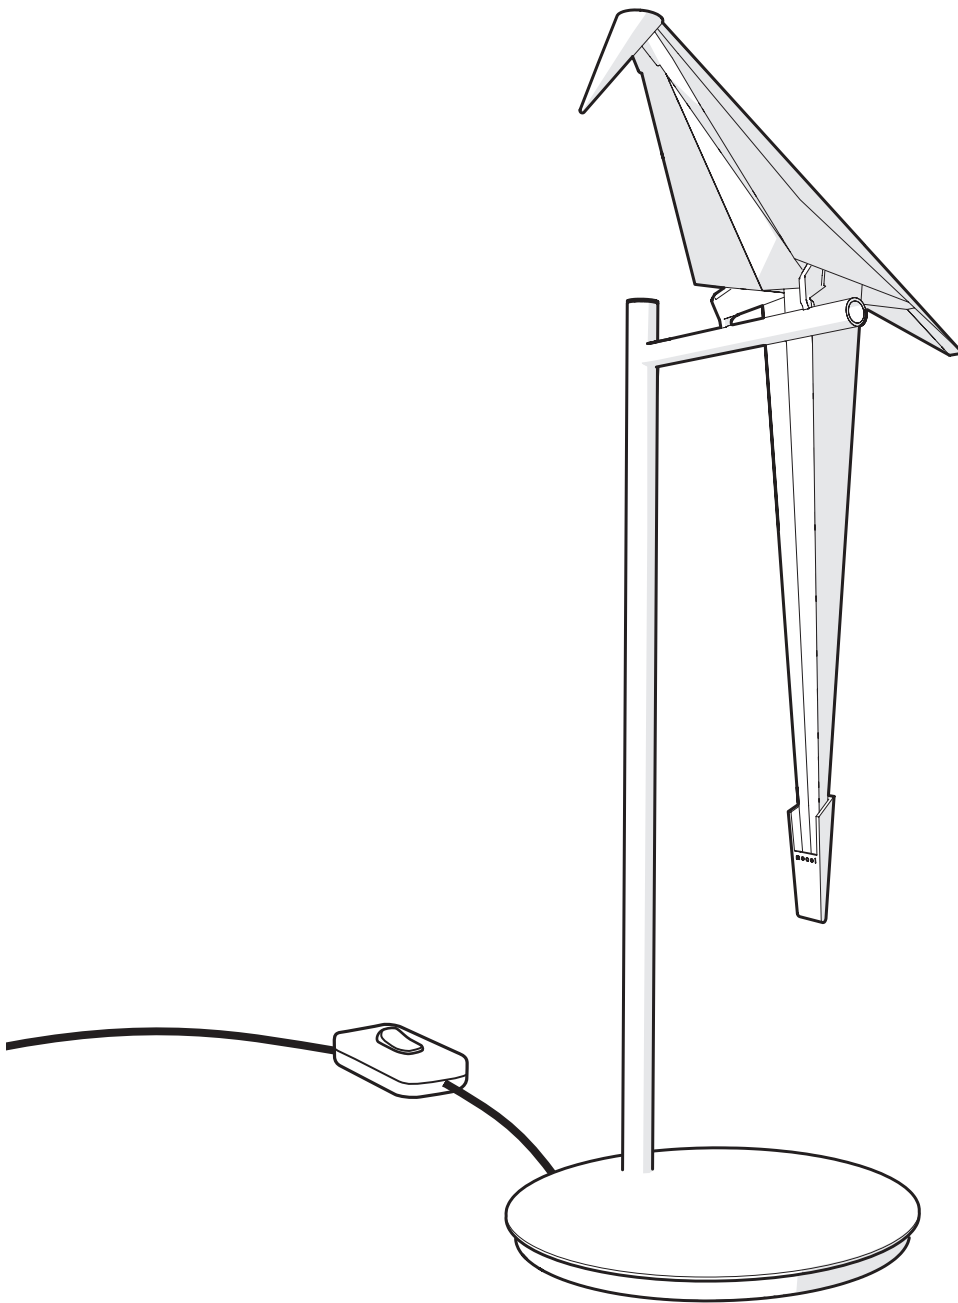

m o o o i[®]

Perch table lamp

visit www.moooi.com for more information about the collection

m o o o i[®]

Perch table lamp

CAUTION! HANDLE THIS PRODUCT WITH CARE.

NOT INCLUDED

1x

visit www.mooui.com for more information about the collection

m o o o i[®]

Perch table lamp

4

IMPORTANT SAFETY INSTRUCTIONS

This portable luminaire has a polarized plug (one blade is wider than the other) as a feature to reduce the risk of electric shock. This plug will fit in a polarized outlet only one way. If the plug does not fully fit in the outlet, reverse the plug. If it still does not fit, contact a qualified electrician. Never use an extension cord plug unless the plug can be fully inserted. Do not alter the plug in any way.