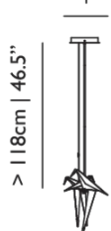

CRI

80

LIGHT DIRECTION

All directions

LIGHT OUTPUT

560 lm

Perch Light Branch / Small

Dimensions

73cm | 28.7"

24cm | 9.5"

4cm | 1.6"

53cm | 20.9"

36cm | 14.2"

> 118cm | 46.5"

157cm | 61.8"

Product

WIDTH 73cm | 28.7"

HEIGHT 53cm | 20.9"

DEPTH 36cm | 14.2"

WEIGHT NETTO 7kg | 15.43lbs

Packaging

WIDTH 36cm | 14.2"

HEIGHT 41cm | 16.1"

CUBAGE 0.14m³ | 4.85ft³

LENGTH 93cm | 36.6"

WEIGHT 7kg | 15.43lbs

Technical CE

ADDITIONAL

Includes 3 small and 2 large birds. Minimum of 30cm/11,8" from ceiling. One straight connector included. Suspension poles included with set 1: 2x50cm, 2x15cm, 2x10cm (150cm total) finished in matching colour.