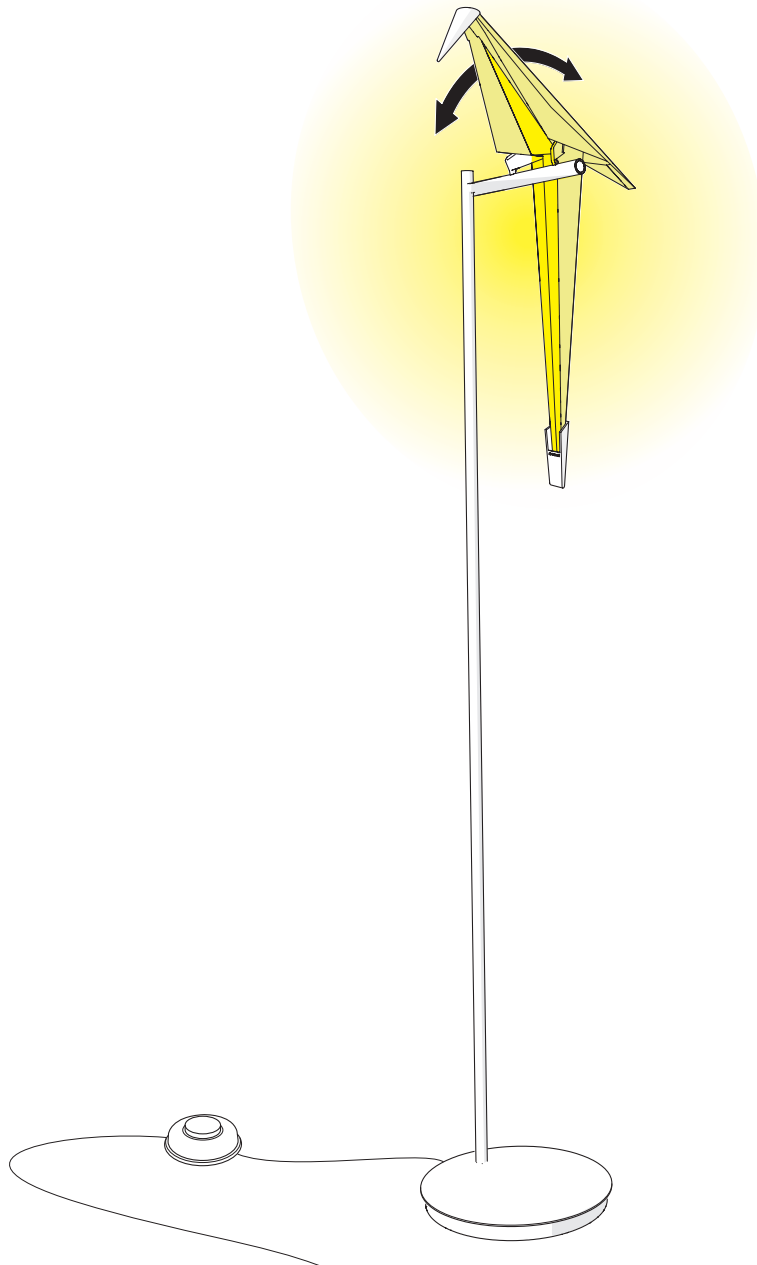

m o o o i

Perch floor lamp

4

IMPORTANT SAFETY INSTRUCTIONS

This portable luminaire has a polarized plug (one blade is wider than the other) as a feature to reduce the risk of electric shock. This plug will fit in a polarized outlet only one way. If the plug does not fully fit in the outlet, reverse the plug. If it still does not fit, contact a qualified electrician. Never use an extension cord plug unless the plug can be fully inserted. Do not alter the plug in any way.

5

visit www.mooui.com for more information about the collection