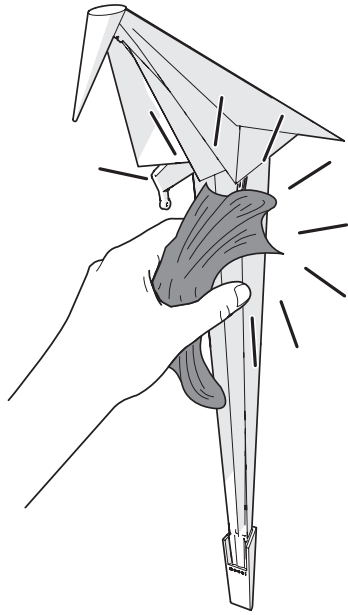

m o o o i

Perch floor lamp

i

Micro fiber cloth