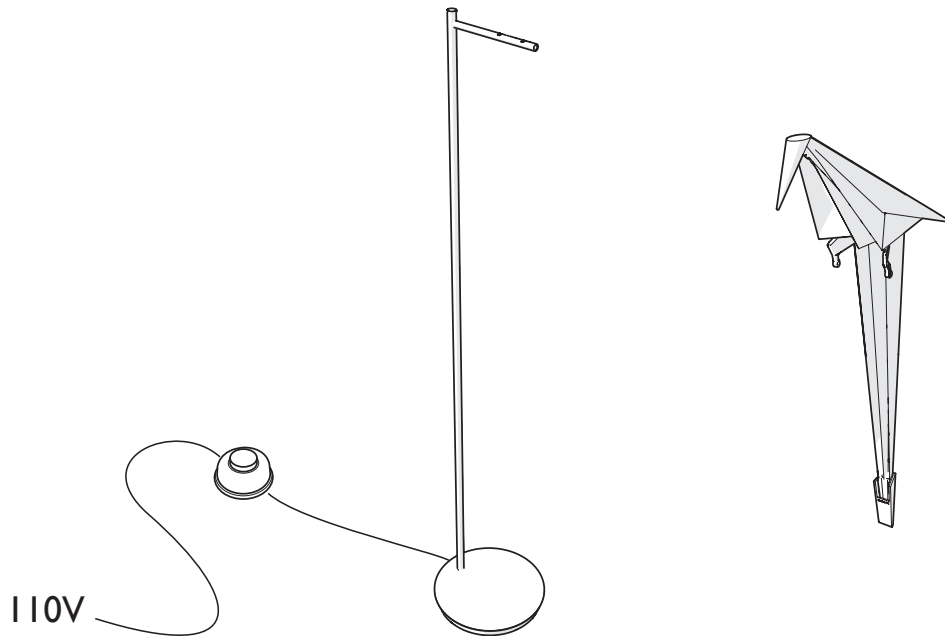

## Perch floor lamp

CAUTION! HANDLE THIS PRODUCT WITH CARE.

NOT INCLUDED

1x

visit [www.mooui.com](http://www.mooui.com) for more information about the collection

### IMPORTANT SAFETY INSTRUCTIONS

This portable luminaire has a polarized plug (one blade is wider than the other) as a feature to reduce the risk of electric shock. This plug will fit in a polarized outlet only one way. If the plug does not fully fit in the outlet, reverse the plug. If it still does not fit, contact a qualified electrician. Never use an extension cord plug unless the plug can be fully inserted. Do not alter the plug in any way.