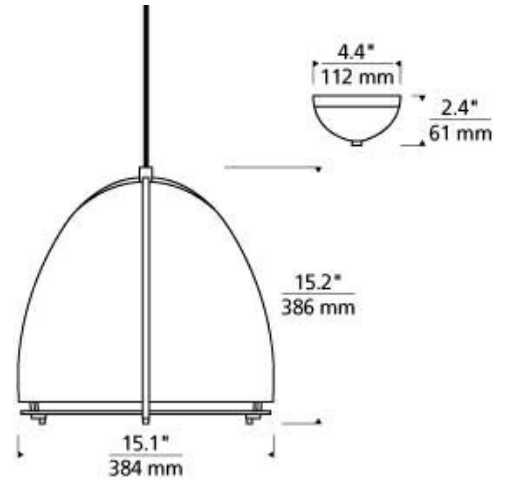

700 _____ PRVP _____

JOB NAME _____

NOTES _____

PARAVO PENDANT

SPECIFICATIONS

HARDWARE MATERIAL	Metal
SHADE MATERIAL	Fiberglass
NET WEIGHT	10.5 lbs
HEIGHT	15.2in
WIDTH	15.1in
LENGTH	15.1in
UP LIGHT / DOWN LIGHT / BOTH?	
WET LISTED	
DAMP LISTED	Yes
DRY LISTED	
MIN. HANGING HEIGHT	23.5in
MAX HANGING HEIGHT	161.6in
TOTAL CORD LENGTH	144in
TOTAL STEM LENGTH	
STEM QTY	
SLOPED CEILING ADAPTABLE?	Yes 45° Max
GENERAL LISTING	ETL Listed
INCLUDES	