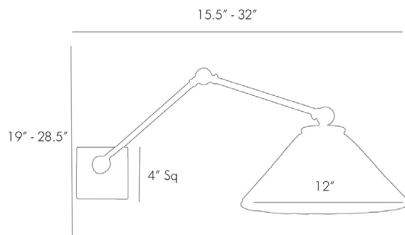

ARTERIOS

PADMA SCONCE

WINDSOR SMITH

DS49016

W: 12 IN

Antique Brass

Contract Suitable As Is

Our versatile, articulating wall light dons a woven wicker shade for a fun, textural mix. Finished in antique brass, it's useful as a reading lamp, picture light or, as Windsor uses in her own home, as accent lighting over bookcases. Shown with a 3 3" frosted globe bulb.

APPEARANCE

Material	Rattan, Steel
Finish	Natural
Top Coat/Sealant	true

DIMENSIONS

Shade	12 IN
Backplate	Side: 5.5 IN H: 4.5 IN, W: 4.5 IN, D: 1 IN

WIRING

Rating	Damp
Cord	4 IN, Black, SVT
Socket	1, Type A- E26 Uno
Maximum Watt	40
Voltage	110-120 V

CERTIFICATIONS

Cerifications	Mexico United States, Canada

COMPLIANCE

UL/ETL	Yes
RoHS	true

SHIPPING

Product Weight	3 LBS
Gross Weight 1	6.6 LBS
Shipping Box 1	H: 11 IN, L: 17 IN, W: 17 IN