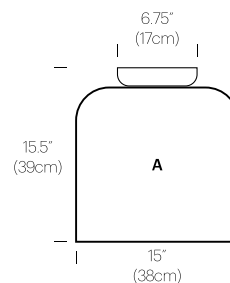

CERTIFICATIONS

PRODUCT CODES

Totem Down (A)	TOTE DWN A
Totem Down (B)	TOTE DWN B
Totem Down (C)	TOTE DWN C
Totem Down (D)	TOTE DWN D

PACKAGING WEIGHT AND DIMENSIONS

Totem A:	8LBS	20" X 20" X 20"
(Shade)	3.6KGS	50cm X 50cm X 50cm
Totem B:	6.5LBS	17" X 17" X 15"
(Shade)	3KGS	43cm X 43cm X 38cm
Totem C:	4LBS	16.5" X 16.5" X 10"
(Shade)	1.8KGS	42cm X 42cm X 25cm
Totem D:	3.3LBS	22" X 22" X 9"
(Shade)	1.5KGS	56cm X 56cm X 23cm

Totem A:	8LBS	20" X 20" X 20"
(Shade)	3.6KGS	50cm X 50cm X 50cm
Totem B:	6.5LBS	17" X 17" X 15"
(Shade)	3KGS	43cm X 43cm X 38cm
Totem C:	4LBS	16.5" X 16.5" X 10"
(Shade)	1.8KGS	42cm X 42cm X 25cm
Totem D:	3.3LBS	22" X 22" X 9"
(Shade)	1.5KGS	56cm X 56cm X 23cm

OPAL GLASS

DIMENSIONS

TOTEM FLUSH

 <p>15" (38cm)</p> <p>14" (35.5cm)</p> <p>A</p>	 <p>13" (33cm)</p> <p>10" (25.4cm)</p> <p>B</p>	 <p>12" (30.5cm)</p> <p>4.25" (10.75cm)</p> <p>C</p>	 <p>17" (43.2cm)</p> <p>3.5" (33cm)</p> <p>D</p>
 <p>15" (38cm)</p> <p>14" (35.5cm)</p> <p>A</p>	 <p>13" (33cm)</p> <p>10" (25.4cm)</p> <p>B</p>	 <p>12" (30.5cm)</p> <p>4.25" (10.75cm)</p> <p>C</p>	 <p>17" (43.2cm)</p> <p>3.5" (33cm)</p> <p>D</p>
 <p>15" (38cm)</p> <p>28" (71cm)</p> <p>AA</p>	 <p>15" (38cm)</p> <p>24" (61cm)</p> <p>BA</p>	 <p>15" (38cm)</p> <p>18.25" (46.5cm)</p> <p>CA</p>	 <p>17" (43.2cm)</p> <p>17.5" (44.45cm)</p> <p>DA</p>
 <p>15" (38cm)</p> <p>24" (61cm)</p> <p>AB</p>	 <p>13" (33cm)</p> <p>20" (51cm)</p> <p>BB</p>	 <p>13" (33cm)</p> <p>14.25" (36cm)</p> <p>CB</p>	 <p>17" (43.2cm)</p> <p>13.5" (34.25cm)</p> <p>DB</p>
 <p>15" (38cm)</p> <p>18.25" (46.5cm)</p> <p>AC</p>	 <p>13" (33cm)</p> <p>14.25" (36cm)</p> <p>BC</p>	 <p>12" (30.5cm)</p> <p>8.5" (21.5cm)</p> <p>CC</p>	 <p>17" (43.2cm)</p> <p>7.75" (20cm)</p> <p>DC</p>
 <p>17" (43.2cm)</p> <p>17.5" (44.45cm)</p> <p>AD</p>	 <p>17" (43.2cm)</p> <p>13.5" (34.25cm)</p> <p>BD</p>	 <p>17" (43.2cm)</p> <p>7.75" (20cm)</p> <p>CD</p>	 <p>17" (43.2cm)</p> <p>7" (17.5cm)</p> <p>DD</p>