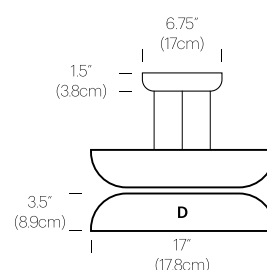

DIMENSIONS

TOTEM UP/DOWN