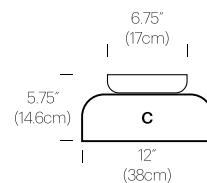

CERTIFICATIONS

PRODUCT CODES

Totem Down (A)	TOTE DWN A
Totem Down (B)	TOTE DWN B
Totem Down (C)	TOTE DWN C
Totem Down (D)	TOTE DWN D

PACKAGING WEIGHT AND DIMENSIONS

Totem A:	8LBS	20" X 20" X 20"
(Shade)	3.6KGS	50cm X 50cm X 50cm
Totem B:	6.5LBS	17" X 17" X 15"
(Shade)	3KGS	43cm X 43cm X 38cm
Totem C:	4LBS	16.5" X 16.5" X 10"
(Shade)	1.8KGS	42cm X 42cm X 25cm
Totem D:	3.3LBS	22" X 22" X 9"
(Shade)	1.5KGS	56cm X 56cm X 23cm

Totem A:	8LBS	20" X 20" X 20"
(Shade)	3.6KGS	50cm X 50cm X 50cm
Totem B:	6.5LBS	17" X 17" X 15"
(Shade)	3KGS	43cm X 43cm X 38cm
Totem C:	4LBS	16.5" X 16.5" X 10"
(Shade)	1.8KGS	42cm X 42cm X 25cm
Totem D:	3.3LBS	22" X 22" X 9"
(Shade)	1.5KGS	56cm X 56cm X 23cm

OPAL GLASS

DIMENSIONS

TOTEM FLUSH

 <p>15" (38cm)</p> <p>14" (35.5cm)</p> <p>A</p>	 <p>13" (33cm)</p> <p>10" (25.4cm)</p> <p>B</p>	 <p>12" (30.5cm)</p> <p>4.25" (10.75cm)</p> <p>C</p>	 <p>17" (43.2cm)</p> <p>3.5" (33cm)</p> <p>D</p>
 <p>15" (38cm)</p> <p>14" (35.5cm)</p> <p>A</p>	 <p>13" (33cm)</p> <p>10" (25.4cm)</p> <p>B</p>	 <p>12" (30.5cm)</p> <p>4.25" (10.75cm)</p> <p>C</p>	 <p>17" (43.2cm)</p> <p>3.5" (33cm)</p> <p>D</p>
 <p>15" (38cm)</p> <p>28" (71cm)</p> <p>AA</p>	 <p>15" (38cm)</p> <p>24" (61cm)</p> <p>BA</p>	 <p>15" (38cm)</p> <p>18.25" (46.5cm)</p> <p>CA</p>	 <p>17" (43.2cm)</p> <p>17.5" (44.45cm)</p> <p>DA</p>
 <p>15" (38cm)</p> <p>24" (61cm)</p> <p>AB</p>	 <p>13" (33cm)</p> <p>20" (51cm)</p> <p>BB</p>	 <p>13" (33cm)</p> <p>14.25" (36cm)</p> <p>CB</p>	 <p>17" (43.2cm)</p> <p>13.5" (34.25cm)</p> <p>DB</p>
 <p>15" (38cm)</p> <p>18.25" (46.5cm)</p> <p>AC</p>	 <p>13" (33cm)</p> <p>14.25" (36cm)</p> <p>BC</p>	 <p>12" (30.5cm)</p> <p>8.5" (21.5cm)</p> <p>CC</p>	 <p>17" (43.2cm)</p> <p>7.75" (20cm)</p> <p>DC</p>
 <p>17" (43.2cm)</p> <p>17.5" (44.45cm)</p> <p>AD</p>	 <p>17" (43.2cm)</p> <p>13.5" (34.25cm)</p> <p>BD</p>	 <p>17" (43.2cm)</p> <p>7.75" (20cm)</p> <p>CD</p>	 <p>17" (43.2cm)</p> <p>7" (17.5cm)</p> <p>DD</p>