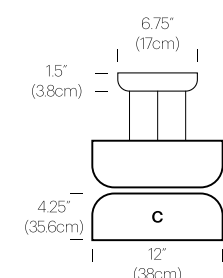

DIMENSIONS

TOTEM UP/DOWN