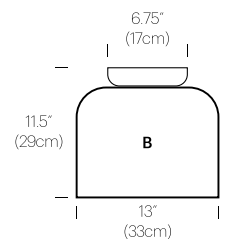

CERTIFICATIONS

PRODUCT CODES

Totem Down (A)	TOTE DWN A
Totem Down (B)	TOTE DWN B
Totem Down (C)	TOTE DWN C
Totem Down (D)	TOTE DWN D

PACKAGING WEIGHT AND DIMENSIONS

Totem A:	8LBS	20" X 20" X 20"
(Shade)	3.6KGS	50cm X 50cm X 50cm
Totem B:	6.5LBS	17" X 17" X 15"
(Shade)	3KGS	43cm X 43cm X 38cm
Totem C:	4LBS	16.5" X 16.5" X 10"
(Shade)	1.8KGS	42cm X 42cm X 25cm
Totem D:	3.3LBS	22" X 22" X 9"
(Shade)	1.5KGS	56cm X 56cm X 23cm

Totem A:	8LBS	20" X 20" X 20"
(Shade)	3.6KGS	50cm X 50cm X 50cm
Totem B:	6.5LBS	17" X 17" X 15"
(Shade)	3KGS	43cm X 43cm X 38cm
Totem C:	4LBS	16.5" X 16.5" X 10"
(Shade)	1.8KGS	42cm X 42cm X 25cm
Totem D:	3.3LBS	22" X 22" X 9"
(Shade)	1.5KGS	56cm X 56cm X 23cm

OPAL GLASS

DIMENSIONS

TOTEM FLUSH

 <p>15" (38cm)</p> <p>14" (35.5cm)</p> <p>A</p>	 <p>13" (33cm)</p> <p>10" (25.4cm)</p> <p>B</p>	 <p>12" (30.5cm)</p> <p>4.25" (10.75cm)</p> <p>C</p>	 <p>17" (43.2cm)</p> <p>3.5" (33cm)</p> <p>D</p>
 <p>15" (38cm)</p> <p>14" (35.5cm)</p> <p>A</p>	 <p>13" (33cm)</p> <p>10" (25.4cm)</p> <p>B</p>	 <p>12" (30.5cm)</p> <p>4.25" (10.75cm)</p> <p>C</p>	 <p>17" (43.2cm)</p> <p>3.5" (33cm)</p> <p>D</p>
 <p>15" (38cm)</p> <p>28" (71cm)</p> <p>AA</p>	 <p>15" (38cm)</p> <p>24" (61cm)</p> <p>BA</p>	 <p>15" (38cm)</p> <p>18.25" (46.5cm)</p> <p>CA</p>	 <p>17" (43.2cm)</p> <p>17.5" (44.45cm)</p> <p>DA</p>
 <p>15" (38cm)</p> <p>24" (61cm)</p> <p>AB</p>	 <p>13" (33cm)</p> <p>20" (51cm)</p> <p>BB</p>	 <p>13" (33cm)</p> <p>14.25" (36cm)</p> <p>CB</p>	 <p>17" (43.2cm)</p> <p>13.5" (34.25cm)</p> <p>DB</p>
 <p>15" (38cm)</p> <p>18.25" (46.5cm)</p> <p>AC</p>	 <p>13" (33cm)</p> <p>14.25" (36cm)</p> <p>BC</p>	 <p>12" (30.5cm)</p> <p>8.5" (21.5cm)</p> <p>CC</p>	 <p>17" (43.2cm)</p> <p>7.75" (20cm)</p> <p>DC</p>
 <p>17" (43.2cm)</p> <p>17.5" (44.45cm)</p> <p>AD</p>	 <p>17" (43.2cm)</p> <p>13.5" (34.25cm)</p> <p>BD</p>	 <p>17" (43.2cm)</p> <p>7.75" (20cm)</p> <p>CD</p>	 <p>17" (43.2cm)</p> <p>7" (17.5cm)</p> <p>DD</p>