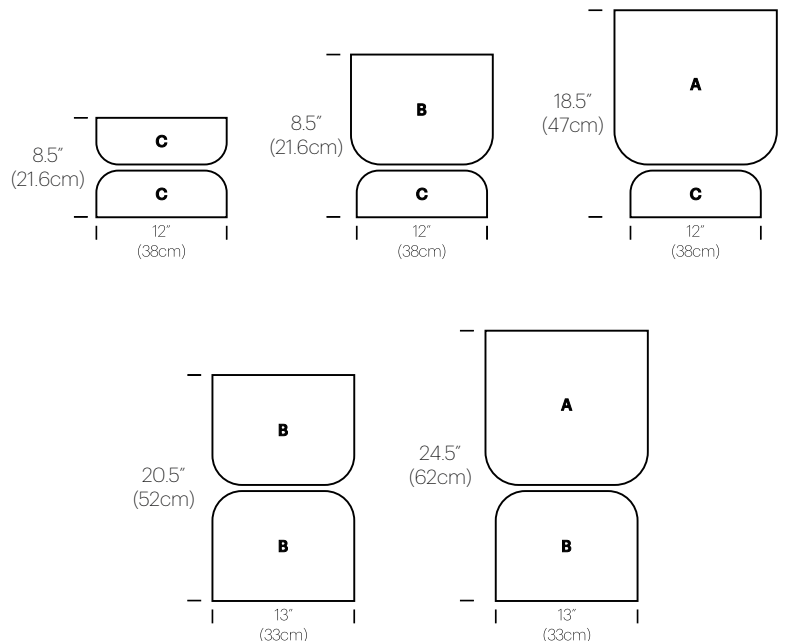

## SPECIFICATIONS

Voltage : 120-240V 50/60Hz  
 Power Consumption : 20W  
 Color Temperature : 2700-2200K DTW(Dim to Warm)  
 Luminosity : 1800 Lumens  
 Luminaire efficacy : 90 Lumens/Watt  
 Color Rendition Index: 90 CRI  
 Cable length: 6' (1.8m)

## DIMENSIONS

TOTEM TABLE

## PACKAGING WEIGHT AND DIMENSIONS

Totem A:	8LBS	20" X 20" X 20"
(Shade)	3.6KG	50cm X 50cm X 50cm
Totem B:	6.5LBS	17" X 17" X 15"
(Shade)	3KG	39cm X 43cm X 43cm
Totem C:	4LBS	16.5" X 16.5" X 10"
(Shade)	1.8KG	42cm X 42cm X 25cm