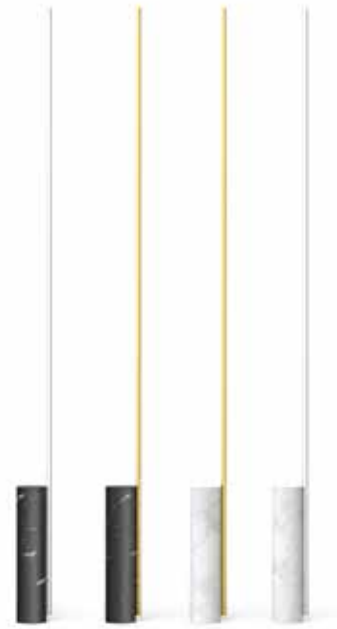

FIXTURE TYPE

Floor

LIGHT SOURCE

High output LED array

PRODUCT CODES

T.O Floor (Black Marble/Brass)	TO FLR BLK/BRA
T.O Floor (Black Marble/Chrome)	TO FLR BLK/CRM
T.O Floor (White Marble/Brass)	TO FLR WHT/BRA
T.O Floor (White Marble/Chrome)	TO FLR WHT/CRM

LIGHT CONTROL

Mechanical push button
Full range dimming (100-10%)
2-stage dimming (100/40%)

FEATURES

360° arm rotation
Advanced LED array eliminates multiple shadows

SPECIFICATIONS

Voltage : 120-240V 50/60Hz
Power Consumption : 10W
Color Temperature : 3000K
Luminosity : 750 Lumens
Luminaire efficacy : 75 Lumens/Watt
Color Rendition Index: 90 CRI
Cable length: 6' (1.8m)

CERTIFICATIONS

PACKAGING WEIGHT AND DIMENSIONS

T.O Floor:	8LBS	6" X 6" X 15.75"
(Base)	3.6KG	15cm X 15cm X 40cm
T.O Floor:	2LBS	3" X 64"
(Lamp Arm)	.9KG	7.62cm X 162.5cm

NOTES

Custom requests can be considered on volume orders.

Pablo