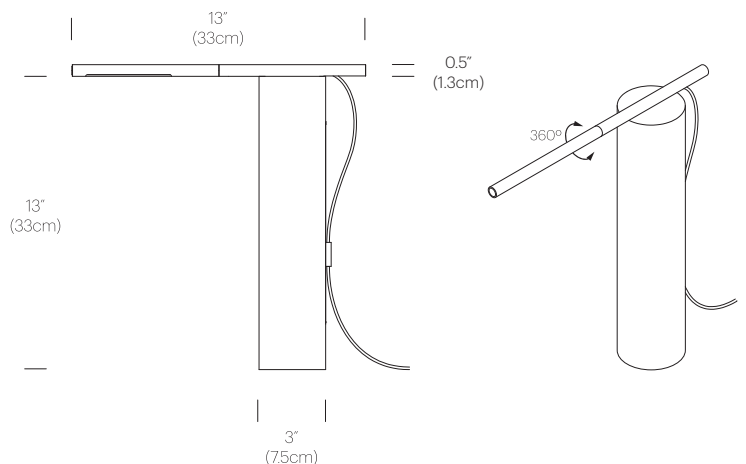

PACKAGING WEIGHT AND DIMENSIONS

T.O Table:	8LBS	6" X 6" X 15.75"
	3.6KG	15cm X 15cm X 40cm

NOTES

Custom requests can be considered on volume orders.

Pablo

FINISHES

BASE

MARQUINA
BLACK

CARRARA
WHITE

ARM

BRASS

CHROME

DIMENSIONS

T.O TABLE

T.O FLOOR

DESCRIPTION

DIMENSIONS

T.O FLOOR