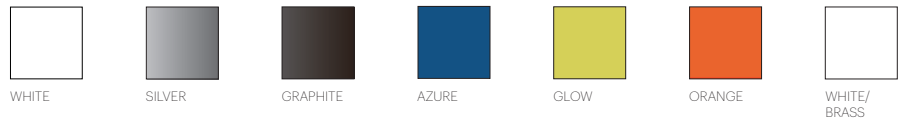

PIXO

DESCRIPTION

Pixo offers maximum utility in a minimal footprint. The compact and efficient LED task light is highly adjustable, allowing you to focus warm, glare-free light where you need it most. For added convenience, the elegant form factor features full-range dimming via its easy to use optical switch. The base integrates a USB port for charging mobile devices. Pixo now offers an expansive array of expressive and sophisticated colors to suit every discerning taste.

FIXTURE TYPE

Table

LIGHT SOURCE

(78x) High-output LED array

PRODUCT CODES

Pixo (White):	Special Order Only
Pixo (Silver):	Special Order Only
Pixo (Graphite):	Special Order Only
Pixo (Azure):	Special Order Only
Pixo (Glow):	Special Order Only
Pixo (Orange):	Special Order Only
Pixo (White/Brass):	Special Order Only

LIGHT CONTROL

Full range dim control 100%-10% (optical switch)

FEATURES

- 360° arm rotation
- 180° arm tilt
- 360° shade rotation
- USB charging port
- Advanced LED array eliminates multiple shadows
- ADA compliant
- Ships flat-packed
- OCC model available upon request

SPECIFICATIONS

- Voltage: 120-240V 50-60Hz
- Power consumption: 6W MAX
- Color temperature: 3000K
- Luminosity: 325 Lumens
- Luminaire efficacy: 54 Lumens/Watt
- Color Rendition Index: 90 CRI
- 50K hour lifespan
- Cable length: 6' (182cm)
- Global multi-plug adapter available
- 1 year warranty

CERTIFICATIONS

PACKAGING WEIGHT AND DIMENSIONS

Pixo:	3.45LBS	17" X 9.5" X 2"
	1.6KGS	43cm X 24cm X 5cm

NOTES

Occupancy sensor model available upon request. Custom requests can be considered on volume orders.