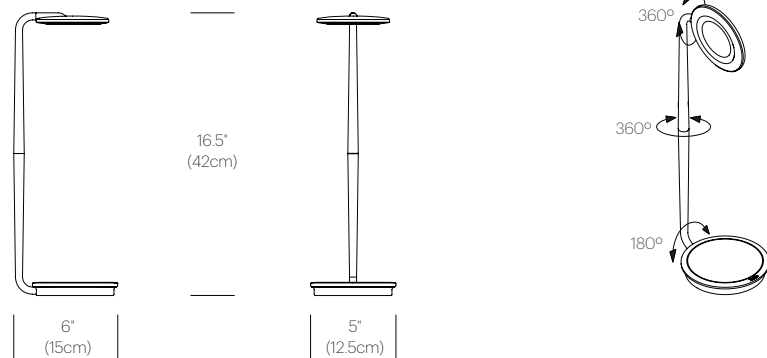

CERTIFICATIONS

PACKAGING WEIGHT AND DIMENSIONS

| | | |
|-------|---------|-------------------|
| Pixo: | 3.45LBS | 17" X 9.5" X 2" |
| | 1.6KGS | 43cm X 24cm X 5cm |

NOTES

Occupancy sensor model available upon request. Custom requests can be considered on volume orders.

*Pixo Optical Table (with USB) will continue to be offered as part of the Pixo Collection until December 31, 2019. After January 1, 2019, Pixo Optical will be available on "Special Order Quantities" only. Our new Pixo Plus (with Wireless Charging + USB) will replace Pixo Optical as our new standard offering.

FINISHES

DIMENSIONS

PIXO

PIXO WALL

DESCRIPTION

Pixo offers maximum utility in a minimal footprint. The compact and efficient LED task light is highly adjustable, allowing you to focus warm, glare-free light where you need it most. For added convenience, the elegant form factor features full-range dimming via its easy to use optical switch. The base integrates a USB port for charging mobile devices. Pixo now offers an expansive array of expressive and sophisticated colors to suit every discerning taste.