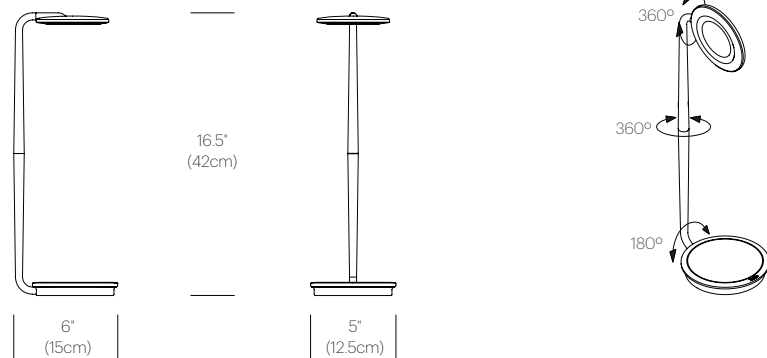

CERTIFICATIONS

PACKAGING WEIGHT AND DIMENSIONS

Pixo:	3.45LBS	17" X 9.5" X 2"
	1.6KGS	43cm X 24cm X 5cm

NOTES

Occupancy sensor model available upon request. Custom requests can be considered on volume orders.

*Pixo Optical Table (with USB) will continue to be offered as part of the Pixo Collection until December 31, 2019. After January 1, 2019, Pixo Optical will be available on "Special Order Quantities" only. Our new Pixo Plus (with Wireless Charging + USB) will replace Pixo Optical as our new standard offering.

FINISHES

DIMENSIONS

PIXO

PIXO WALL

DESCRIPTION

Pixo offers maximum utility in a minimal footprint. The compact and efficient LED task light is highly adjustable, allowing you to focus warm, glare-free light where you need it most. For added convenience, the elegant form factor features full-range dimming via its easy to use optical switch. The base integrates a USB port for charging mobile devices. Pixo now offers an expansive array of expressive and sophisticated colors to suit every discerning taste.

FEATURES

- 360° arm rotation
- 180° arm tilt
- 360° shade rotation
- USB charging port
- Advanced LED array eliminates multiple shadows
- ADA compliant
- Ships flat-packed

SPECIFICATIONS

- Voltage: 120-240V 50-60Hz
- Power consumption: 6W MAX
- Color temperature: 3000K
- Luminosity: 325 Lumens
- Luminaire efficacy: 54 Lumens/Watt
- Color Rendition Index: 90 CRI
- 50K hour lifespan
- Cable length: 6' (182cm)
- Global multi-plug adapter available
- 1 year warranty