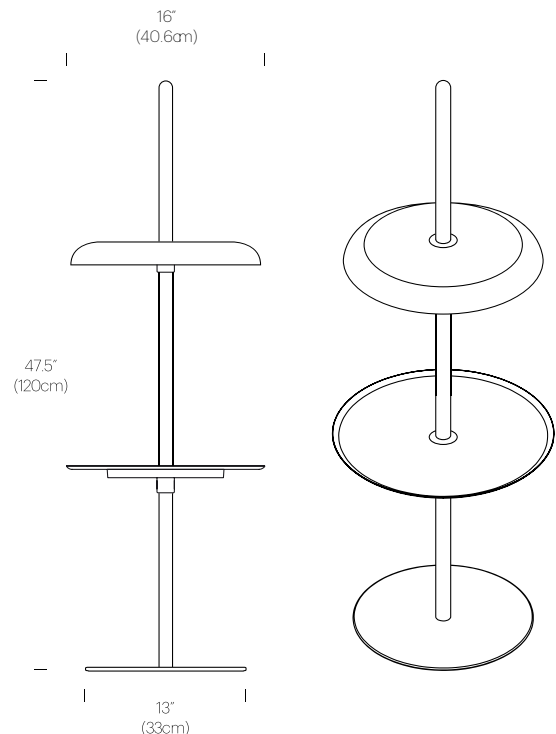

SPECIFICATIONS

Voltage: 120-240V 50/60Hz
Power Consumption: 6W
Color Temperature: 2700-2200K (warm dim)
Luminosity: 350 Lumens
Luminaire Efficacy: 58 Lumens/Watt
Color Rendition Index: 95 CRI
Cord length 9' (2.7m)
8 hr charge time (using included 10W power plug)
IP54 damp rated

Nivél Floor	4.5LBS	17" X 18" X 5.25"
(Lamp, base and tray)	2KG	43cm X 46cm X 13cm

NOTES

Custom requests can be considered on volume orders

FINISHES

SHADE

BLACK

WHITE

TERRACOTTA

DIMENSIONS

NIVÉL FLOOR + PEDESTAL

NIVÉL TABLE

DESCRIPTION

At the intersection of functional lighting and furniture, you find Nivel. Nivel Table is an adjustable height portable light companion. Perfect for indoor or outdoor use, Nivel provides a totem to gather around. Portable and rechargeable, Nivel enables users to bring light to areas not serviced by power outlets. Its cleverly designed light module rests securely fastened around a solid wood post fastened to a powder-coated steel base for added footing. A soft ambient downward facing light panel completes the package, bringing an unobtrusive light source to your home or office space. The post is offered in both solid oak and walnut and can be paired with a powder-coated shade in white, terracotta, forest green, slate blue, espresso and textured black.

PACKAGING WEIGHTS AND DIMENSIONS

Nivel Table	4.5LBS	14" X 14" X 4"
(Lamp, base and tray)	2KG	35cm X 35cm X 10cm
Nivel Table	1.5LBS	2" X 2" X 24"
(Post)	.7KG	5cm X 5cm X 61cm

NOTES

Custom requests can be considered on volume orders