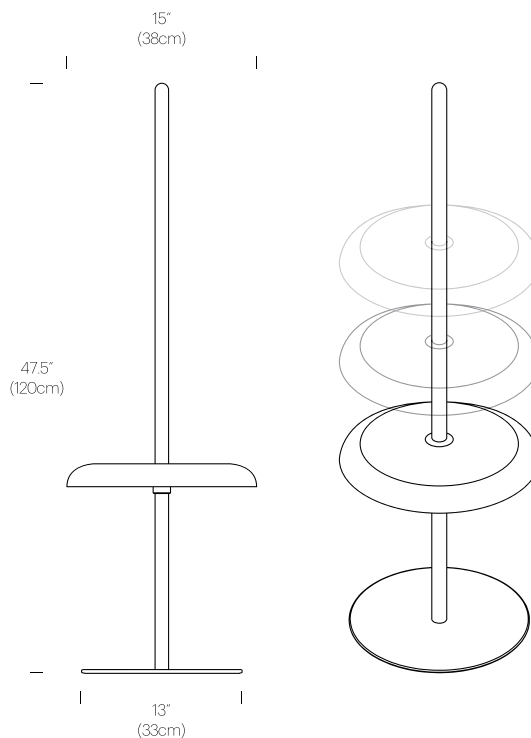

SPECIFICATIONS

Voltage: 120-240V 50/60Hz
Power Consumption: 6W
Color Temperature: 2700-2200K (warm dim)
Luminosity: 350Lumens
Luminaire Efficacy: 58 Lumens/Watt
Color Rendition Index: 95 CRI
Cord length 9' (2.7m)
8 hr charge time (using included 10W power plug)
IP54 damp rated

PACKAGING WEIGHTS AND DIMENSIONS

Nivél Floor	4.5LBS	17" X 18" X 5.25"
(Lamp, base and tray)	2KG	43cm X 46cm X 13cm
Nivél Floor	1.5LBS	2" X 2" X 50"
(Post)	.7KG	5cm X 5cm X 127cm

NOTES

Custom requests can be considered on volume orders

TERRACOTTA

FOREST

SLATE BLUE

ESPRESSO

DIMENSIONS

NIVÉL FLOOR

NIVÉL FLOOR + PEDESTAL

DESCRIPTION

SPECIFICATIONS

Voltage: 120-240V 50/60Hz
Power Consumption: 6W
Color Temperature: 2700-2200K (warm dim)
Luminosity: 350 Lumens
Luminaire Efficacy: 58 Lumens/Watt
Color Rendition Index: 95 CRI
Cord length 9' (2.7m)
8 hr charge time (using included 10W power plug)
IP54 damp rated