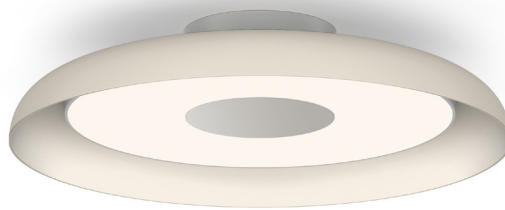

FIXTURE TYPE

Wall/Ceiling

LIGHT SOURCE

LED Flat-Panel

LIGHT CONTROL

Hard wired (Triac transformer) full range dim
ELV dimmer recommended

FEATURES

Full-range dim

SPECIFICATIONS

Voltage: 120-240V 50/60Hz
Power Consumption: 10.5W
Color Temperature: 2700K
Luminosity: 15" (500Lm), 22" (800 Lm)
Luminaire Efficacy: 76 Lumens/Watt
Color Rendition Index: 90 CRI
Title 20 compliant
50K hour lifespan

CERTIFICATIONS

PRODUCT CODES

Nivél Flush 15 Black Shade:	NIVE FSH 15 BLK
Nivél Flush 15 Slate Shade:	NIVE FSH 15 BLU
Nivél Flush 15 Espresso Shade:	NIVE FSH 15 BRN
Nivél Flush 15 Forest Shade:	NIVE FSH 15 GRN
Nivél Flush 15 Terracotta Shade:	NIVE FSH 15 TER
Nivél Flush 15 White Shade:	NIVE FSH 15 WHT
Nivél Flush 22 Black Shade:	NIVE FSH 22 BLK
Nivél Flush 22 Slate Shade:	NIVE FSH 22 BLU
Nivél Flush 22 Espresso Shade:	NIVE FSH 22 BRN
Nivél Flush 22 Forest Shade:	NIVE FSH 22 GRN
Nivél Flush 22 Terracotta Shade:	NIVE FSH 22 TER
Nivél Flush 22 White Shade:	NIVE FSH 22 WHT

PACKAGING WEIGHTS AND DIMENSIONS

Nivél Flush 15:	7LBS	17" X 17" X 5"
	3KG	43cm X 43cm X 12cm
Nivél Flush 22:	11LBS	24" X 24" X 6"
	5KG	60cm X 60cm X 15cm

NOTES

Custom requests can be considered on volume orders