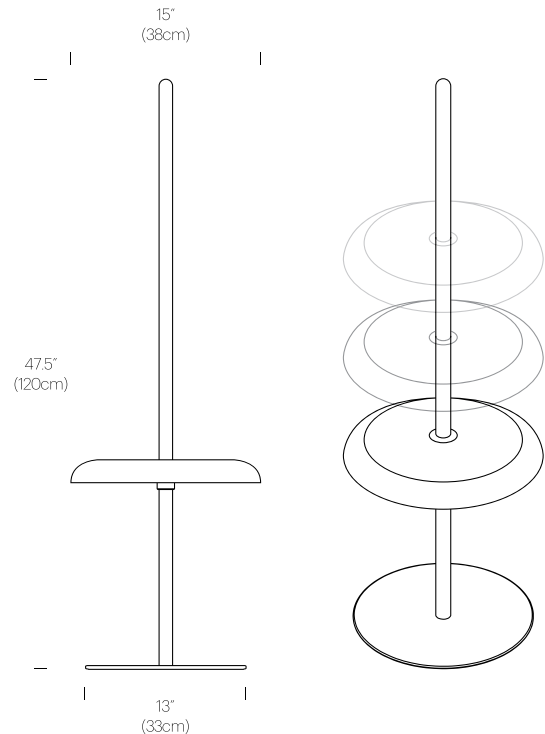

DIMENSIONS

NIVÉL FLOOR