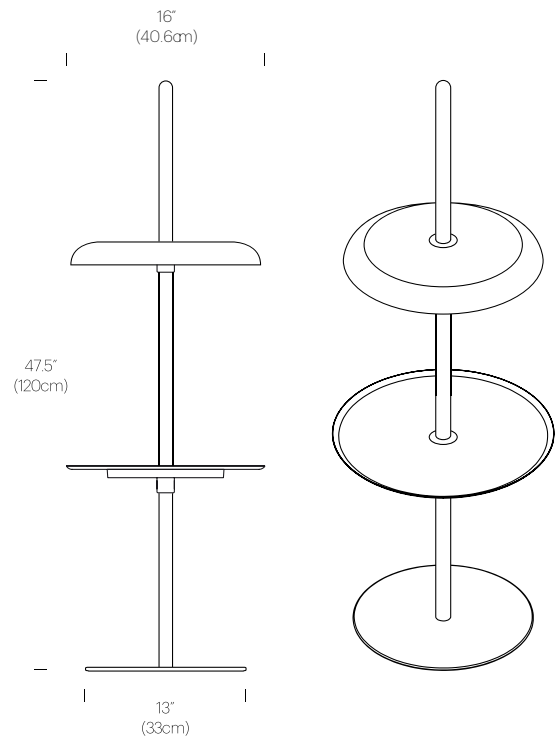

DIMENSIONS

NIVÉL FLOOR + PEDESTAL