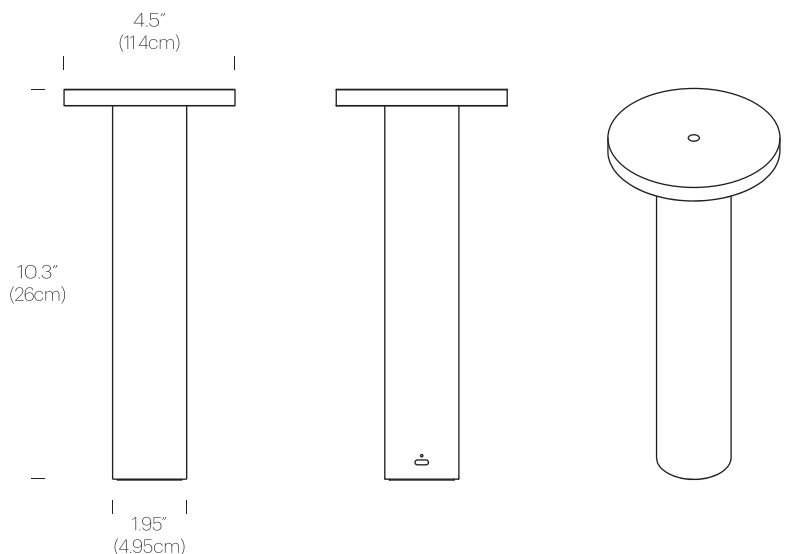

DIMENSIONS

LUCI TABLE