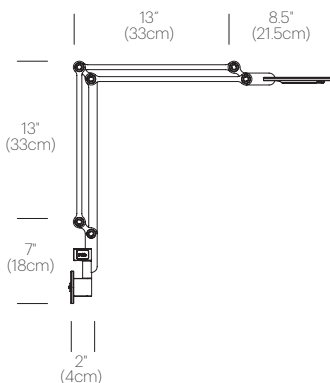

CERTIFICATIONS

PACKAGING WEIGHT AND DIMENSIONS

Link Wall Small:	3.4LBS	33.5" X 7" X 4.5"
	1.5KGS	85cm X 18cm X 11cm
Link Wall Medium:	3.6LBS	33" X 6.5" X 4.5"
	1.6KGS	84cm X 17cm X 11cm

NOTES

- Occupancy sensor model available upon request
- Custom requests can be considered on volume orders
- Link USB sold separately

FINISHES

WHITE

BLACK

SILVER

GREEN

ORANGE

DIMENSIONS

LINK MEDIUM WALL

LINK SMALL WALL

LINK USB PORT ADD-ON