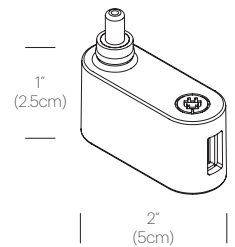

CERTIFICATIONS

PACKAGING WEIGHT AND DIMENSIONS

Link Clamp Small:	3.4LBS	33.5" X 7" X 4.5"
	1.5KGS	85cm X 18cm X 11cm
Link Clamp Medium:	3.6LBS	33" X 6.5" X 4.5"
	1.6KGS	84cm X 17cm X 11cm

NOTES

- Occupancy sensor model available upon request
- Custom requests can be considered on volume orders
- Link USB sold separately

FINISHES

DIMENSIONS

LINK MEDIUM CLAMP

LINK SMALL CLAMP

LINK USB PORT ADD-ON

LINK MEDIUM SURFACE MOUNT

LINK SMALL SURFACE MOUNT

SURFACE MOUNT AVAILABLE FOR 2-1/2" (5-3cm) AND 1.2-3" (3-7.6cm) WORKSURFACES