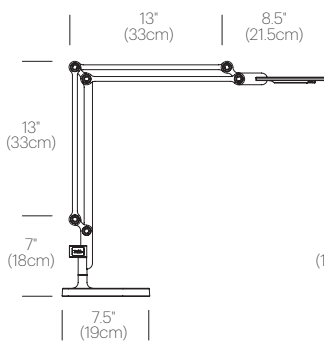

DIMENSIONS

LINK MEDIUM TABLE