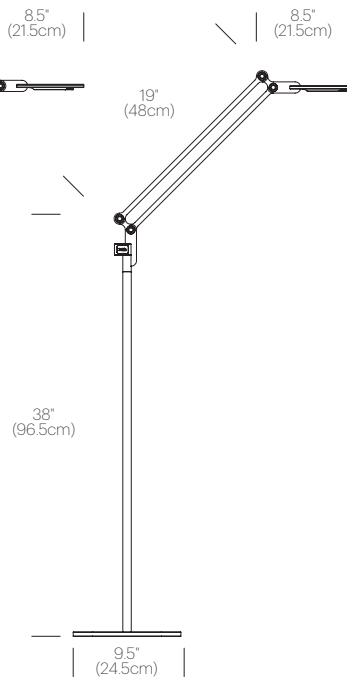

LINK SMALL FLOOR