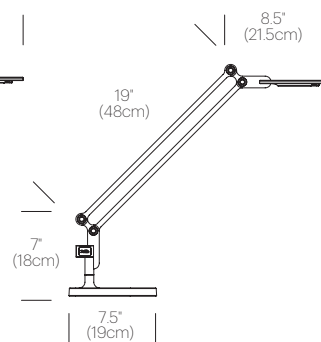

LINK SMALL TABLE