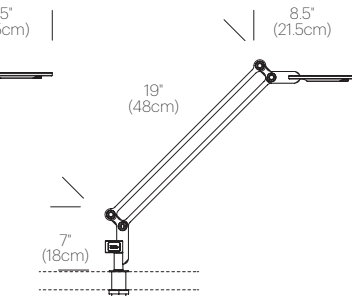

LINK SMALL SURFACE MOUNT

SURFACE MOUNT AVAILABLE FOR 2-12" (5-3cm) AND 1.2-3" (3-7.6cm) WORKSURFACES