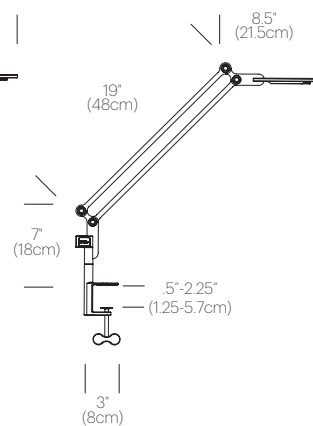

CERTIFICATIONS

PACKAGING WEIGHT AND DIMENSIONS

Link Clamp Small:	3.4LBS	33.5" X 7" X 4.5"
	1.5KGS	85cm X 18cm X 11cm
Link Clamp Medium:	3.6LBS	33" X 6.5" X 4.5"
	1.6KGS	84cm X 17cm X 11cm

NOTES

- Occupancy sensor model available upon request
- Custom requests can be considered on volume orders
- Link USB sold separately

FINISHES

DIMENSIONS

LINK MEDIUM CLAMP

LINK SMALL CLAMP

LINK USB PORT ADD-ON

LINK MEDIUM SURFACE MOUNT

LINK SMALL SURFACE MOUNT

SURFACE MOUNT AVAILABLE FOR 2-1/2" (5-3cm) AND 1.2-3" (3-7.6cm) WORKSURFACES