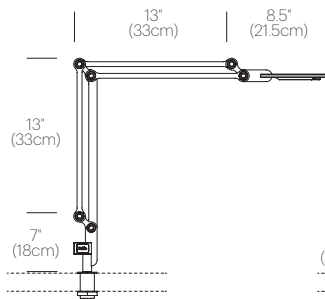

CERTIFICATIONS

PACKAGING WEIGHT AND DIMENSIONS

Link Small:	3.05LBS	33" X 6.5" X 4.5"
	1.4KGS	84cm X 17cm X 11cm
Link Medium:	3.25LBS	33" X 6.5" X 4.5"
	1.5KGS	84cm X 17cm X 11cm
Link Table Base:	7.65LBS	12.5" X 12" X 4"
	3.5KGS	32cm X 30cm X 10cm

CERTIFICATIONS

PACKAGING WEIGHT AND DIMENSIONS

Link Clamp Small:	3.4LBS	33.5" X 7" X 4.5"
	1.5KGS	85cm X 18cm X 11cm
Link Clamp Medium:	3.6LBS	33" X 6.5" X 4.5"
	1.6KGS	84cm X 17cm X 11cm

NOTES

- Occupancy sensor model available upon request
- Custom requests can be considered on volume orders
- Link USB sold separately

FINISHES

DIMENSIONS

LINK MEDIUM CLAMP

LINK SMALL CLAMP

LINK USB PORT ADD-ON

LINK MEDIUM SURFACE MOUNT

LINK SMALL SURFACE MOUNT

SURFACE MOUNT AVAILABLE FOR 2-1/2" (5-3cm) AND 1.2-3" (3-7.6cm) WORKSURFACES