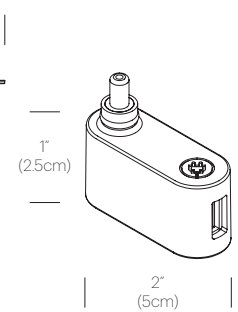

CERTIFICATIONS

PACKAGING WEIGHT AND DIMENSIONS

Link Small:	3.05LBS	33" X 6.5" X 4.5"
	1.4KGS	84cm X 17cm X 11cm
Link Medium:	3.25LBS	33" X 6.5" X 4.5"
	1.5KGS	84cm X 17cm X 11cm
Link Table Base:	7.65LBS	12.5" X 12" X 4"
	3.5KGS	32cm X 30cm X 10cm

NOTES

- Occupancy sensor model available upon request
- Custom requests can be considered on volume orders
- Link USB sold separately

FINISHES

DIMENSIONS

LINK MEDIUM TABLE

LINK SMALL TABLE

LINK USB PORT ADD-ON

LINK MEDIUM SURFACE MOUNT

LINK SMALL SURFACE MOUNT

SURFACE MOUNT AVAILABLE FOR 2-12" (5-3cm) AND 1.2-3" (3-7.6cm) WORKSURFACES

LINK CLAMP

DESCRIPTION

Link modernizes the classic pantograph task lamp, incorporating the most advanced LED lighting technology to date. Designed with a dual-purpose shade/handle, Link seamlessly balances performance and style to satisfy focused lighting needs in any environment. The wide range of Link models include medium and small table, floor, clamp, and wall mount options to accommodate all residential, office, and hospitality task lighting applications.