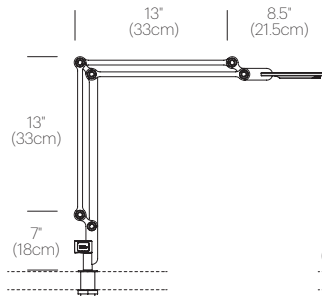

LINK MEDIUM SURFACE MOUNT