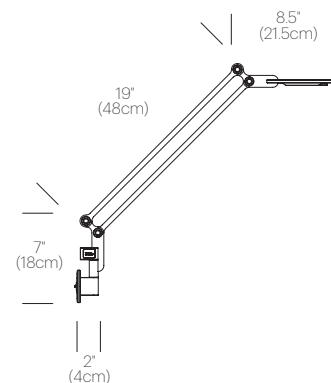

LINK SMALL WALL