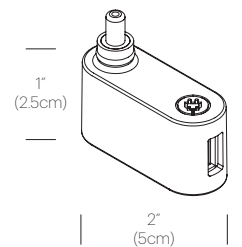

CERTIFICATIONS

PACKAGING WEIGHT AND DIMENSIONS

Link Small:	3.05LBS	33" X 6.5" X 4.5"
	1.4KGS	84cm X 17cm X 11cm
Link Medium:	3.25LBS	33" X 6.5" X 4.5"
	1.5KGS	84cm X 17cm X 11cm
Link Floor Base:	10.1LBS	12.5" X 12" X 1.5"
	4.6KGS	32cm X 30cm X 4cm

NOTES

- Occupancy sensor model available upon request
- Custom requests can be considered on volume orders
- Link USB sold separately

FINISHES

DIMENSIONS

LINK MEDIUM FLOOR

LINK SMALL FLOOR

LINK USB PORT ADD-ON