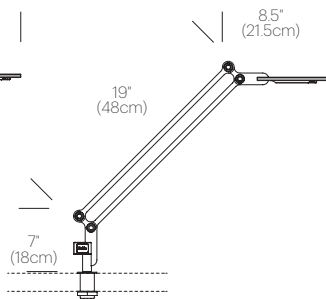

CERTIFICATIONS

PACKAGING WEIGHT AND DIMENSIONS

Link Clamp Small:	3.4LBS	33.5" X 7" X 4.5"
	1.5KGS	85cm X 18cm X 11cm
Link Clamp Medium:	3.6LBS	33" X 6.5" X 4.5"
	1.6KGS	84cm X 17cm X 11cm

NOTES

- Occupancy sensor model available upon request
- Custom requests can be considered on volume orders
- Link USB sold separately

FINISHES

DIMENSIONS

LINK MEDIUM CLAMP

LINK SMALL CLAMP

LINK USB PORT ADD-ON

LINK MEDIUM SURFACE MOUNT

LINK SMALL SURFACE MOUNT

SURFACE MOUNT AVAILABLE FOR 2-1/2" (5-3cm) AND 1.2-3" (3-7.6cm) WORKSURFACES