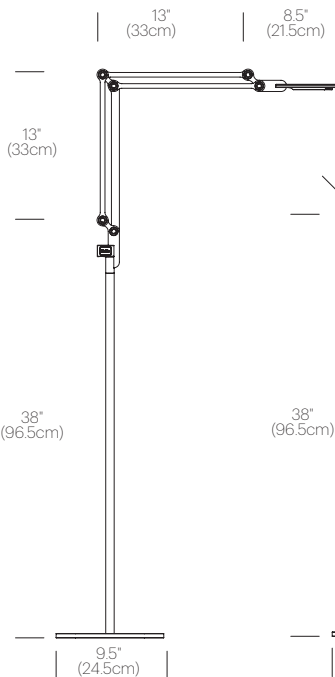

SPECIFICATIONS

- Voltage: 120-240V 50-60Hz
- Power Consumption: 7.5W
- Color Temperature: 3000K
- Luminosity: 350 Lumens
- Luminaire efficacy: 47 Lumens/Watt
- Color Rendition Index: 90 CRI
- 50K hour lifespan
- Cable length: 8' (244cm)
- Global multi-plug adapter available
- 1 year warranty

CERTIFICATIONS

PACKAGING WEIGHT AND DIMENSIONS

Link Small:	3.05LBS	33" X 6.5" X 4.5"
	1.4KGS	84cm X 17cm X 11cm
Link Medium:	3.25LBS	33" X 6.5" X 4.5"
	1.5KGS	84cm X 17cm X 11cm
Link Floor Base:	10.1LBS	12.5" X 12" X 1.5"
	4.6KGS	32cm X 30cm X 4cm

NOTES

- Occupancy sensor model available upon request
- Custom requests can be considered on volume orders
- Link USB sold separately

FINISHES

DIMENSIONS

LINK MEDIUM FLOOR

LINK SMALL FLOOR

LINK USB PORT ADD-ON