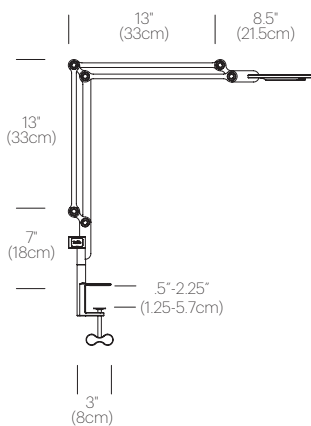

CERTIFICATIONS

PACKAGING WEIGHT AND DIMENSIONS

Link Clamp Small:	3.4LBS	33.5" X 7" X 4.5"
	1.5KGS	85cm X 18cm X 11cm
Link Clamp Medium:	3.6LBS	33" X 6.5" X 4.5"
	1.6KGS	84cm X 17cm X 11cm

NOTES

- Occupancy sensor model available upon request
- Custom requests can be considered on volume orders
- Link USB sold separately

FINISHES

DIMENSIONS

LINK MEDIUM CLAMP

LINK SMALL CLAMP

LINK USB PORT ADD-ON

LINK MEDIUM SURFACE MOUNT

LINK SMALL SURFACE MOUNT

SURFACE MOUNT AVAILABLE FOR 2-1/2" (5-3cm) AND 1.2-3" (3-7.6cm) WORKSURFACES