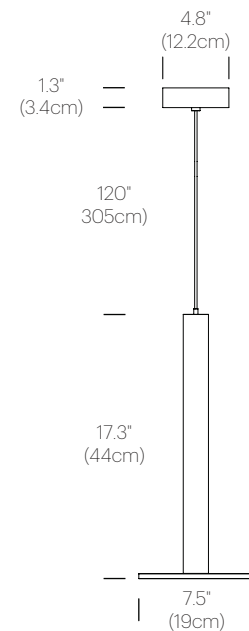

## SPECIFICATIONS

Voltage: 120V, 240V, or 277V 50/60Hz  
Power Consumption: 18W  
Color Temperature: 2700K  
*Note: 3000K/3500K models Available upon Request*  
Luminosity: 1200 Lumens  
Luminaire efficacy: 58 Lumens/Watt  
Color Rendition Index: 91 CRI  
50K hour lifespan  
Cable Length: 10' (3m) (Adjustable height)

## PACKAGING WEIGHT AND DIMENSIONS

Cielo XL:	4.25LBS	8" X 19.5"
	2KG	20cm X 49.5cm

## DIMENSIONS

CIELO XL

## MULTI-LIGHT CANOPY DIMENSIONS

9"  
(22.8cm)

12"  
(30.5cm)