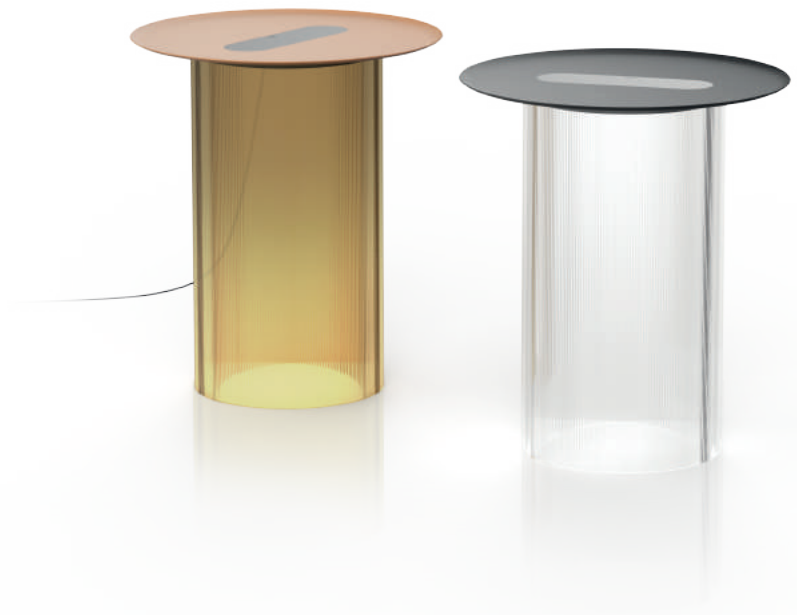

CAROUSEL FLOOR

DESCRIPTION

Carousel blurs the line between ambiance and utility combining a low setting wireless charging tray surface for your mobile devices with warm, glare-free illumination. It's low profile LED light module is discreetly concealed below its mating tray and suspended atop a transparent fluted acrylic cylinder diffuser. Carousel Table is perfectly suited for desktop or bedside use. Carousel Floor brings a new light to furniture. Carousel embodies a uniquely hybrid perspective on what a personal light can be. The base diffuser is offered in both clear and bronze tint and can be paired with a spun steel tray in White, Terracotta, and Black finishes. Trays are available in 12"(30.5cm) and 16"(40.6cm) diameters.

FIXTURE TYPE

Floor

LIGHT SOURCE

Flat panel LED

LIGHT CONTROL

Touch switch

Full range dimming (100-10%)

3-stage dimming (100/40/10%)

FEATURES

Wireless charging w/ indicator light

USB-C charging port

SPECIFICATIONS

Voltage : 120-240V 50/60Hz

Power Consumption : 7W

Color Temperature : 2700-2200K DTW

Luminosity : 280 Lumens

Luminaire efficacy : 40 Lumens/Watt

Color Rendition Index: 90 CRI

Cable length: 6' (1.8m)

CERTIFICATIONS

PACKAGING WEIGHT AND DIMENSIONS

Carousel Floor:	3.5LBS	17" X 17" X 20"
	1.6KG	43cm X 43cm X 51cm

NOTES

Custom requests can be considered on volume orders.

Pablo