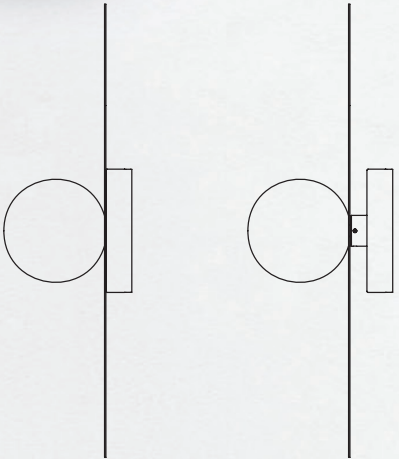

BOLA DISC FLUSH GROUPING

Stunning compositions can be created by mixing or matching different sizes and finishes together to form unique customized light clusters.

1" add-on standoff allows for overlapping disc groupings

PRODUCT CODE
BOLA FSH STAND