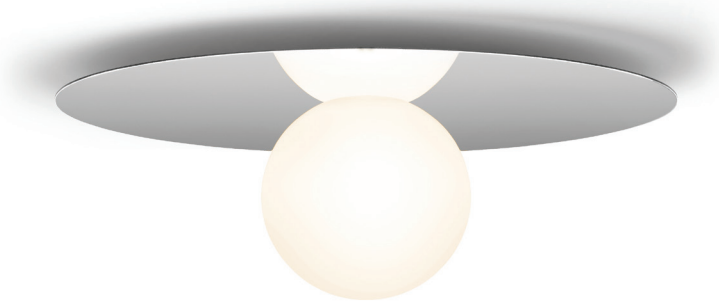

LIGHT CONTROL

Hard-wired, dimmable

Compatible with TRIAC/ELV and 0-10V dimmers

FEATURES

Shade Options: 12"(30cm), 18"(46cm), 22"(55cm), 32"(81.2cm)

SPECIFICATIONS

Voltage: 120V or 240V 50/60Hz. 277V available upon request

Power Consumption: 8W (12", 18"), 15W (22"), 20W (32")

Luminosity: 560 Lumens (12"), 640 Lumens (18"), 1160 Lumens (22"), 1550 Lumens (32")

Luminaire Efficacy: 57 Lumens/Watt

Color Rendition Index: 95 CRI

50K hour lifespan

1 year warranty

CERTIFICATIONS

PACKAGING WEIGHT AND DIMENSIONS

Bola Disc 12	4LBS	15" X 15" X 7"
(Steel Shade)	1.8KG	38cm X 38cm X 18cm
Bola Disc 12	2.4LBS	15" X 15" X 7"
(White Aluminum Shade)	1.1KG	38cm X 38cm X 18cm
Bola Disc 18	8.6LBS	20.75" X 20.75" X 8"
(Steel Shade)	3.9KG	53cm X 53cm X 20cm
Bola Disc 18	6.75LBS	20.75" X 20.75" X 8"
(White Aluminum Shade)	3KG	53cm X 53cm X 20cm
Bola Disc 22	12.25LBS	24" X 24" X 10"
(Steel Shade)	5.6KG	61cm X 61cm X 25cm
Bola Disc 22	9LBS	24" X 24" X 10"
(White Aluminum Shade)	4.1KG	61cm X 61cm X 25cm
Bola Disc 32	23.8LBS	34.5" X 34.5" X 10.5"
(Steel Shade)	10.8KG	87.6cm X 87.6cm X 27cm
Bola Disc 32	17.5LBS	34.5" X 34.5" X 10.5"
(White Aluminum Shade)	7.9KG	87.6cm X 87.6cm X 27cm

NOTES

Custom requests can be considered on volume orders

Gunmetal finish available Spring 2020