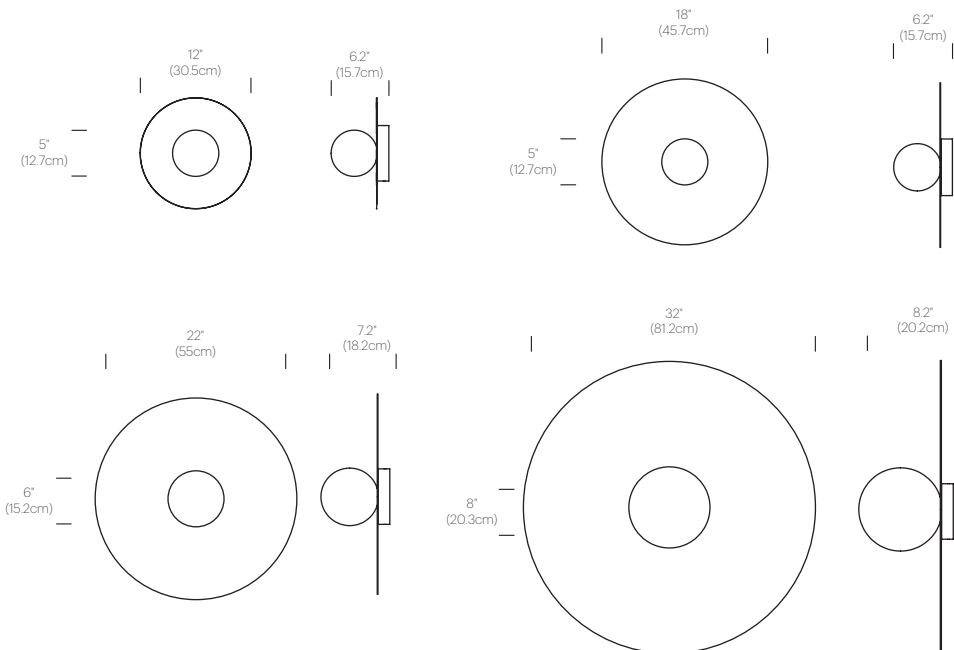

9"
(22.8cm)

12"
(30.5cm)

LINEAR

BOLA DISC FLUSH

DESCRIPTION

A study in refined simplicity, Bola Flush offers a magical combination of mirror and globe refined down to its bare essentials. The objective with the Bola Flush is to provide both direct and reflected light from either ceiling or wall mounted vantage points. Bola Flush brings elegance and refinement with four sizes and five finishes in chrome, brass, rose gold, gunmetal, and white. An ideal fixture for adding diffused and reflected light in hallway corridors, nooks, dining settings, bedrooms, or living areas. Stunning groupings can also be created by mixing different sizes together to form unique custom light displays.

50K hour lifespan

1 year warranty

CERTIFICATIONS

PACKAGING WEIGHT AND DIMENSIONS

Bola Disc 12	4LBS	15" X 15" X 7"
(Steel Shade)	1.8KG	38cm X 38cm X 18cm
Bola Disc 12	2.4LBS	15" X 15" X 7"
(White Aluminum Shade)	1.1KG	38cm X 38cm X 18cm
Bola Disc 18	8.6LBS	20.75" X 20.75" X 8"
(Steel Shade)	3.9KG	53cm X 53cm X 20cm
Bola Disc 18	6.75LBS	20.75" X 20.75" X 8"
(White Aluminum Shade)	3KG	53cm X 53cm X 20cm
Bola Disc 22	12.25LBS	24" X 24" X 10"
(Steel Shade)	5.6KG	61cm X 61cm X 25cm
Bola Disc 22	9LBS	24" X 24" X 10"
(White Aluminum Shade)	4.1KG	61cm X 61cm X 25cm
Bola Disc 32	23.8LBS	34.5" X 34.5" X 10.5"
(Steel Shade)	10.8KG	87.6cm X 87.6cm X 27cm
Bola Disc 32	17.5LBS	34.5" X 34.5" X 10.5"
(White Aluminum Shade)	7.9KG	87.6cm X 87.6cm X 27cm

NOTES

Custom requests can be considered on volume orders

Gunmetal finish available Spring 2020

FINISHES

BOLA DISC

DIMENSIONS

BOLA DISC FLUSH 12, 18, 22, 32

BOLA DISC FLUSH GROUPING