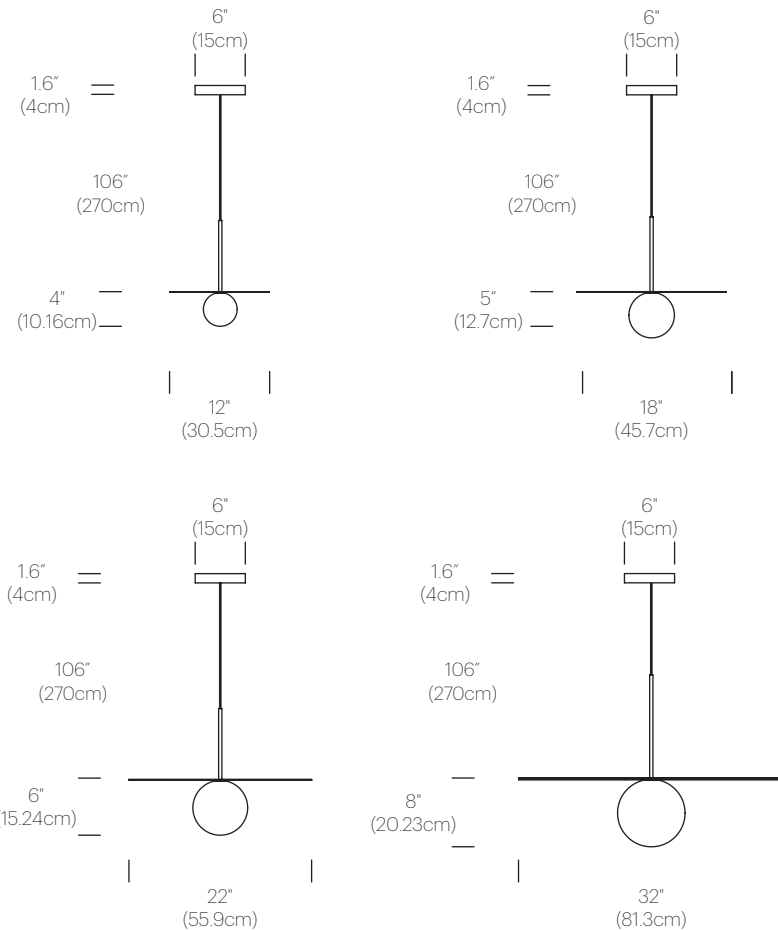

LIGHT CONTROL

Hard-wired, dimmable
Compatible with TRIAC/ELV and 0-10V dimmers

FEATURES

Fully Dimmable
Shade Options: 12" (30cm), 18" (46cm), 22" (56cm), 32" (81cm) Discs

SPECIFICATIONS

Voltage: 120V or 240V 50/60Hz. 277V 50/60Hz available upon request
Power Consumption: 8W (12", 18"), 15W (22"), 20W (32")
Color Temperature: 2700K
Luminosity: 560Lu (12"), 640Lu (18"), 1160Lu (22"), 1550Lu (32")
Luminaire Efficacy: 57 Lumens/Watt
Color Rendition Index: 95 CRI
50K hour lifespan
Cord Length: 8.9' (2.9m) (Field cuttable)
1 year warranty

CERTIFICATIONS

PACKAGING WEIGHT AND DIMENSIONS

Bola Disc 12	4LBS	15" X 7"
(Steel Shade)	1.8KG	38cm X 18cm
Bola Disc 12	2.4LBS	15" X 7"
(White Aluminum Shade)	1.1KG	38cm X 18cm
Bola Disc 18	8.6LBS	20.75" X 8"
(Steel Shade)	3.9KG	53cm X 20cm
Bola Disc 18	6.75LBS	20.75" X 8"
(White Aluminum Shade)	3KG	53cm X 20cm
Bola Disc 22	12.25LBS	24" X 10"
(Steel Shade)	5.6KG	61cm X 25cm
Bola Disc 22	9LBS	24" X 10"
(White Aluminum Shade)	4.1KG	61cm X 25cm
Bola Disc 32	23.8LBS	34.5" X 10.5"
(Steel Shade)	10.8KG	87.6cm X 27cm
Bola Disc 32	17.5LBS	34.5" X 10.5"
(White Aluminum Shade)	7.9KG	87.6cm X 27cm

NOTES

Custom requests can be considered on volume orders
Gunmetal finish available Spring 2020

FINISHES

BOLA DISC

DIMENSIONS

BOLA DISC 12, 18, 22, 32

BOLA DISC MULTI-LIGHT

DESCRIPTION

Bola's elegant reflective disc and globe design can be suspended in a variety of custom arrangements in both round and linear configurations. With Bola Disc Multi-Light, up to 11 lamps can be grouped together in a variety of mixed disc sizes to form stunning luminaire displays. Both size and shape of the grouping is controlled by lamp quantity and positioning relative to the Multi-Light canopy. Swag mounts are provided to extend the lights out into space along with an ample cord length of 8.9' (2.7m) to offer a wide array of unique solutions.