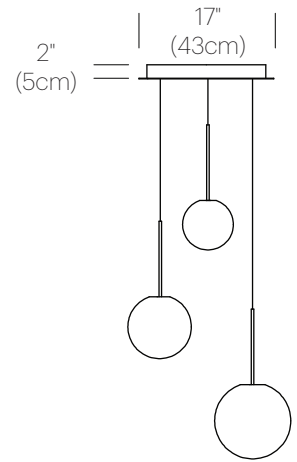

BOLA SPHERE

DESCRIPTION

The Bola Sphere pendant is the basic foundation of the Bola Collection, featuring an elemental interplay between post and sphere. Its seductive opal blown glass shade is available in 6 distinct sizes: 4" (10cm), 5" (13cm), 6" (15cm), 8" (20cm), 10" (25.5cm), and 12" (30.5cm) paired with a chromated stainless steel post in chrome, brass, rose gold, gunmetal, and matte black finishes with mating canopies. Bola Sphere is also available in exquisite Chandelier groupings that allow mixing of globe sizes for stunning displays in any residential, contract, or hospitality setting alike.

GUNMETAL

MATTE BLACK

CHANDELIER CANOPY

WHITE

PACKAGING WEIGHT AND DIMENSIONS

BOLA SPH 4	2.6LBS	10" X 9" X 8.5"
	1.2KG	25cm X 23cm X 22cm
BOLA SPH 5	3LBS	10" X 9" X 8.5"
	1.4KG	25cm X 23cm X 22cm
BOLA SPH 6	3.5LBS	11.5" X 9" X 10.5"
	1.6KG	29cm X 23cm X 27cm
BOLA SPH 8	5LBS	12" X 12" X 12.25"
	2.28KG	30cm X 30cm X 31cm
BOLA SPH 10	5.5LBS	14" X 14" X 16.5"
	2.5KG	36cm X 36cm X 42cm
BOLA SPH 12	7.2LBS	18" X 18" X 18"
	3.3KG	46cm X 46cm X 46cm
BOLA CAN 17	15LBS	22" X 22" X 6"
	6.8KG	56cm X 56cm X 15cm
BOLA CAN 26	30LBS	32" X 32" X 6"
	13.6KG	81cm X 81cm X 15cm

DIMENSIONS

BOLA SPHERE 4, 5, 6, 8, 10, 12

BOLA SPHERE CHANDELIER
5, 6, 8

BOLA SPHERE CHANDELIER
6, 8, 10

BOLA SPHERE CHANDELIER
8, 10, 12

BOLA SPHERE CHANDELIER
5, 6, 8, 10

BOLA SPHERE CHANDELIER
6, 8, 10, 12

BOLA SPHERE CHANDELIER
4, 5, 6, 8, 10

BOLA SPHERE CHANDELIER
5, 6, 8, 10, 12

BOLA SPHERE CHANDELIER
4, 5, 6, 8, 10, 12

BOLA SPHERE CHANDELIER
4, 5, 6, 8, 10, 12 (X2)