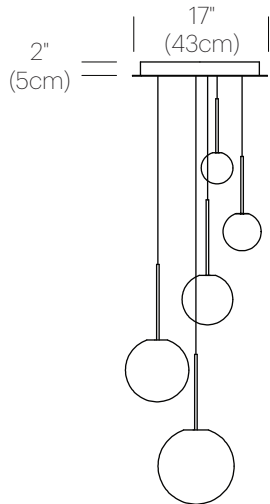

BOLA SPHERE

DESCRIPTION

The Bola Sphere pendant is the basic foundation of the Bola Collection, featuring an elemental interplay between post and sphere. Its seductive opal blown glass shade is available in 6 distinct sizes: 4" (10cm), 5" (13cm), 6" (15cm), 8" (20cm), 10" (25.5cm), and 12" (30.5cm) paired with a chromated stainless steel post in chrome, brass, rose gold, gunmetal, and matte black finishes with mating canopies. Bola Sphere is also available in exquisite Chandelier groupings that allow mixing of globe sizes for stunning displays in any residential, contract, or hospitality setting alike.

GUNMETAL

MATTE BLACK

CHANDELIER CANOPY

WHITE

PACKAGING WEIGHT AND DIMENSIONS

BOLA SPH 4	2.6LBS	10" X 9" X 8.5"
	1.2KG	25cm X 23cm X 22cm
BOLA SPH 5	3LBS	10" X 9" X 8.5"
	1.4KG	25cm X 23cm X 22cm
BOLA SPH 6	3.5LBS	11.5" X 9" X 10.5"
	1.6KG	29cm X 23cm X 27cm
BOLA SPH 8	5LBS	12" X 12" X 12.25"
	2.28KG	30cm X 30cm X 31cm
BOLA SPH 10	5.5LBS	14" X 14" X 16.5"
	2.5KG	36cm X 36cm X 42cm
BOLA SPH 12	7.2LBS	18" X 18" X 18"
	3.3KG	46cm X 46cm X 46cm
BOLA CAN 17	15LBS	22" X 22" X 6"
	6.8KG	56cm X 56cm X 15cm
BOLA CAN 26	30LBS	32" X 32" X 6"
	13.6KG	81cm X 81cm X 15cm

DIMENSIONS

BOLA SPHERE 4, 5, 6, 8, 10, 12

BOLA SPHERE CHANDELIER
5, 6, 8

BOLA SPHERE CHANDELIER
6, 8, 10

BOLA SPHERE CHANDELIER
8, 10, 12

BOLA SPHERE CHANDELIER
5, 6, 8, 10

BOLA SPHERE CHANDELIER
6, 8, 10, 12

BOLA SPHERE CHANDELIER
4, 5, 6, 8, 10

BOLA SPHERE CHANDELIER
5, 6, 8, 10, 12

BOLA SPHERE CHANDELIER
4, 5, 6, 8, 10, 12

BOLA SPHERE CHANDELIER
4, 5, 6, 8, 10, 12 (X2)