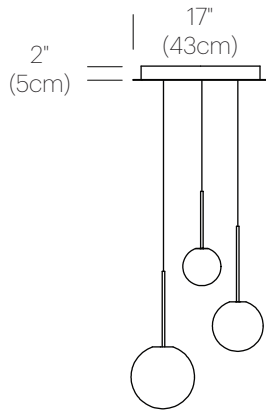

BOLA SPHERE

DESCRIPTION

The Bola Sphere pendant is the basic foundation of the Bola Collection, featuring an elemental interplay between post and sphere. Its seductive opal blown glass shade is available in 6 distinct sizes: 4" (10cm), 5" (13cm), 6" (15cm), 8" (20cm), 10" (25.5cm), and 12" (30.5cm) paired with a chromated stainless steel post in chrome, brass, rose gold, gunmetal, and matte black finishes with mating canopies. Bola Sphere is also available in exquisite Chandelier groupings that allow mixing of globe sizes for stunning displays in any residential, contract, or hospitality setting alike.

GUNMETAL

MATTE BLACK

CHANDELIER CANOPY

WHITE

PACKAGING WEIGHT AND DIMENSIONS

BOLA SPH 4	2.6LBS	10" X 9" X 8.5"
	1.2KG	25cm X 23cm X 22cm
BOLA SPH 5	3LBS	10" X 9" X 8.5"
	1.4KG	25cm X 23cm X 22cm
BOLA SPH 6	3.5LBS	11.5" X 9" X 10.5"
	1.6KG	29cm X 23cm X 27cm
BOLA SPH 8	5LBS	12" X 12" X 12.25"
	2.28KG	30cm X 30cm X 31cm
BOLA SPH 10	5.5LBS	14" X 14" X 16.5"
	2.5KG	36cm X 36cm X 42cm
BOLA SPH 12	7.2LBS	18" X 18" X 18"
	3.3KG	46cm X 46cm X 46cm
BOLA CAN 17	15LBS	22" X 22" X 6"
	6.8KG	56cm X 56cm X 15cm
BOLA CAN 26	30LBS	32" X 32" X 6"
	13.6KG	81cm X 81cm X 15cm

DIMENSIONS

BOLA SPHERE 4, 5, 6, 8, 10, 12

BOLA SPHERE CHANDELIER
5, 6, 8

BOLA SPHERE CHANDELIER
6, 8, 10

BOLA SPHERE CHANDELIER
8, 10, 12

BOLA SPHERE CHANDELIER
5, 6, 8, 10

BOLA SPHERE CHANDELIER
6, 8, 10, 12