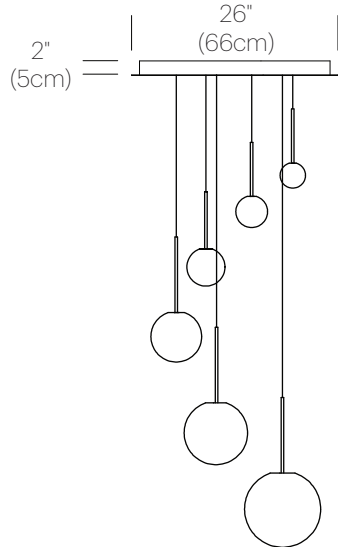

BOLA SPHERE

DESCRIPTION

The Bola Sphere pendant is the basic foundation of the Bola Collection, featuring an elemental interplay between post and sphere. Its seductive opal blown glass shade is available in 6 distinct sizes: 4" (10cm), 5" (13cm), 6" (15cm), 8" (20cm), 10" (25.5cm), and 12" (30.5cm) paired with a chromated stainless steel post in chrome, brass, rose gold, gunmetal, and matte black finishes with mating canopies. Bola Sphere is also available in exquisite Chandelier groupings that allow mixing of globe sizes for stunning displays in any residential, contract, or hospitality setting alike.

GUNMETAL

MATTE BLACK

CHANDELIER CANOPY

WHITE

PACKAGING WEIGHT AND DIMENSIONS

BOLA SPH 4	2.6LBS	10" X 9" X 8.5"
	1.2KG	25cm X 23cm X 22cm
BOLA SPH 5	3LBS	10" X 9" X 8.5"
	1.4KG	25cm X 23cm X 22cm
BOLA SPH 6	3.5LBS	11.5" X 9" X 10.5"
	1.6KG	29cm X 23cm X 27cm
BOLA SPH 8	5LBS	12" X 12" X 12.25"
	2.28KG	30cm X 30cm X 31cm
BOLA SPH 10	5.5LBS	14" X 14" X 16.5"
	2.5KG	36cm X 36cm X 42cm
BOLA SPH 12	7.2LBS	18" X 18" X 18"
	3.3KG	46cm X 46cm X 46cm
BOLA CAN 17	15LBS	22" X 22" X 6"
	6.8KG	56cm X 56cm X 15cm
BOLA CAN 26	30LBS	32" X 32" X 6"
	13.6KG	81cm X 81cm X 15cm

DIMENSIONS

BOLA SPHERE 4, 5, 6, 8, 10, 12

BOLA SPHERE CHANDELIER
5, 6, 8

BOLA SPHERE CHANDELIER
6, 8, 10

BOLA SPHERE CHANDELIER
8, 10, 12

BOLA SPHERE CHANDELIER
5, 6, 8, 10

BOLA SPHERE CHANDELIER
6, 8, 10, 12

BOLA SPHERE CHANDELIER
4, 5, 6, 8, 10

BOLA SPHERE CHANDELIER
5, 6, 8, 10, 12

BOLA SPHERE CHANDELIER
4, 5, 6, 8, 10, 12

BOLA SPHERE CHANDELIER
4, 5, 6, 8, 10, 12 (X2)