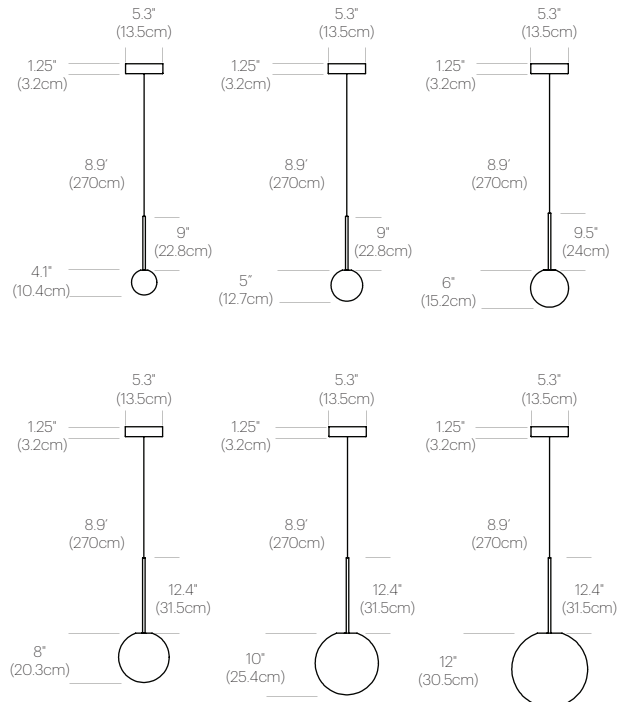

BOLA SPHERE

DESCRIPTION

The Bola Sphere pendant is the basic foundation of the Bola Collection, featuring an elemental interplay between post and sphere. Its seductive opal blown glass shade is available in 6 distinct sizes: 4" (10cm), 5" (13cm), 6" (15cm), 8" (20cm), 10" (25.5cm), and 12" (30.5cm) paired with a chromated stainless steel post in chrome, brass, rose gold, gunmetal, and matte black finishes with mating canopies. Bola Sphere is also available in exquisite Chandelier groupings that allow mixing of globe sizes for stunning displays in any residential, contract, or hospitality setting alike.

CERTIFICATIONS

PACKAGING WEIGHT AND DIMENSIONS

BOLA SPH 4	2.6LBS	10" X 9" X 8.5"
	1.2KG	25cm X 23cm X 22cm
BOLA SPH 5	3LBS	10" X 9" X 8.5"
	1.4KG	25cm X 23cm X 22cm
BOLA SPH 6	3.5LBS	11.5" X 9" X 10.5"
	1.6KG	29cm X 23cm X 27cm
BOLA SPH 8	5LBS	12" X 12" X 12.25"
	2.28KG	30cm X 30cm X 31cm
BOLA SPH 10	5.5LBS	14" X 14" X 16.5"
	2.5KG	36cm X 36cm X 42cm
BOLA SPH 12	7.2LBS	18" X 18" X 18"
	3.3KG	46cm X 46cm X 46cm

FINISHES

BOLA SPHERE

DIMENSIONS

BOLA SPHERE 4, 5, 6, 8, 10, 12

BOLA SPHERE CHANDELIER

DESCRIPTION

Bola Sphere Chandelier can be suspended in a variety of custom arrangements. With Bola Sphere Chandelier, up to 12 lamps** can be grouped together in a variety of mixed globe sizes to form stunning luminaire displays. The size and shape of the grouping is controlled by lamp quantity and positioning relative to the chandelier canopy.

DIMENSIONS

BOLA SPHERE 4, 5, 6, 8, 10, 12

BOLA SPHERE CHANDELIER
5, 6, 8

BOLA SPHERE CHANDELIER
6, 8, 10

BOLA SPHERE CHANDELIER
8, 10, 12

BOLA SPHERE CHANDELIER
5, 6, 8, 10

BOLA SPHERE CHANDELIER
6, 8, 10, 12