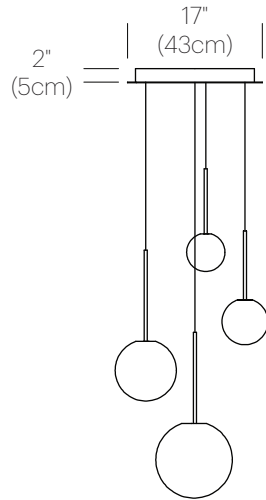

BOLA SPHERE

DESCRIPTION

The Bola Sphere pendant is the basic foundation of the Bola Collection, featuring an elemental interplay between post and sphere. Its seductive opal blown glass shade is available in 6 distinct sizes: 4" (10cm), 5" (13cm), 6" (15cm), 8" (20cm), 10" (25.5cm), and 12" (30.5cm) paired with a chromated stainless steel post in chrome, brass, rose gold, gunmetal, and matte black finishes with mating canopies. Bola Sphere is also available in exquisite Chandelier groupings that allow mixing of globe sizes for stunning displays in any residential, contract, or hospitality setting alike.

GUNMETAL

MATTE BLACK

CHANDELIER CANOPY

WHITE

PACKAGING WEIGHT AND DIMENSIONS

BOLA SPH 4	2.6LBS	10" X 9" X 8.5"
	1.2KG	25cm X 23cm X 22cm
BOLA SPH 5	3LBS	10" X 9" X 8.5"
	1.4KG	25cm X 23cm X 22cm
BOLA SPH 6	3.5LBS	11.5" X 9" X 10.5"
	1.6KG	29cm X 23cm X 27cm
BOLA SPH 8	5LBS	12" X 12" X 12.25"
	2.28KG	30cm X 30cm X 31cm
BOLA SPH 10	5.5LBS	14" X 14" X 16.5"
	2.5KG	36cm X 36cm X 42cm
BOLA SPH 12	7.2LBS	18" X 18" X 18"
	3.3KG	46cm X 46cm X 46cm
BOLA CAN 17	15LBS	22" X 22" X 6"
	6.8KG	56cm X 56cm X 15cm
BOLA CAN 26	30LBS	32" X 32" X 6"
	13.6KG	81cm X 81cm X 15cm

DIMENSIONS

BOLA SPHERE 4, 5, 6, 8, 10, 12

BOLA SPHERE CHANDELIER
5, 6, 8

BOLA SPHERE CHANDELIER
6, 8, 10

BOLA SPHERE CHANDELIER
8, 10, 12

BOLA SPHERE CHANDELIER
5, 6, 8, 10

BOLA SPHERE CHANDELIER
6, 8, 10, 12

BOLA SPHERE CHANDELIER
4, 5, 6, 8, 10

BOLA SPHERE CHANDELIER
5, 6, 8, 10, 12

BOLA SPHERE CHANDELIER
4, 5, 6, 8, 10, 12

BOLA SPHERE CHANDELIER
4, 5, 6, 8, 10, 12 (X2)