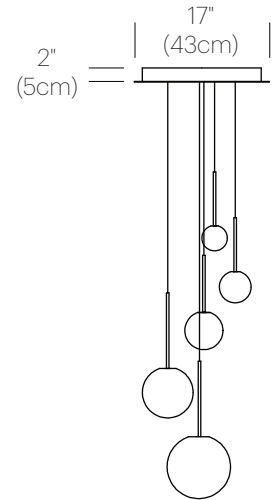

BOLA SPHERE

DESCRIPTION

The Bola Sphere pendant is the basic foundation of the Bola Collection, featuring an elemental interplay between post and sphere. Its seductive opal blown glass shade is available in 6 distinct sizes: 4" (10cm), 5" (13cm), 6" (15cm), 8" (20cm), 10" (25.5cm), and 12" (30.5cm) paired with a chromated stainless steel post in chrome, brass, rose gold, gunmetal, and matte black finishes with mating canopies. Bola Sphere is also available in exquisite Chandelier groupings that allow mixing of globe sizes for stunning displays in any residential, contract, or hospitality setting alike.

GUNMETAL

MATTE BLACK

CHANDELIER CANOPY

WHITE

PACKAGING WEIGHT AND DIMENSIONS

BOLA SPH 4	2.6LBS	10" X 9" X 8.5"
	1.2KG	25cm X 23cm X 22cm
BOLA SPH 5	3LBS	10" X 9" X 8.5"
	1.4KG	25cm X 23cm X 22cm
BOLA SPH 6	3.5LBS	11.5" X 9" X 10.5"
	1.6KG	29cm X 23cm X 27cm
BOLA SPH 8	5LBS	12" X 12" X 12.25"
	2.28KG	30cm X 30cm X 31cm
BOLA SPH 10	5.5LBS	14" X 14" X 16.5"
	2.5KG	36cm X 36cm X 42cm
BOLA SPH 12	7.2LBS	18" X 18" X 18"
	3.3KG	46cm X 46cm X 46cm
BOLA CAN 17	15LBS	22" X 22" X 6"
	6.8KG	56cm X 56cm X 15cm
BOLA CAN 26	30LBS	32" X 32" X 6"
	13.6KG	81cm X 81cm X 15cm

DIMENSIONS

BOLA SPHERE 4, 5, 6, 8, 10, 12

BOLA SPHERE CHANDELIER
5, 6, 8

BOLA SPHERE CHANDELIER
6, 8, 10

BOLA SPHERE CHANDELIER
8, 10, 12

BOLA SPHERE CHANDELIER
5, 6, 8, 10

BOLA SPHERE CHANDELIER
6, 8, 10, 12

BOLA SPHERE CHANDELIER
4, 5, 6, 8, 10

BOLA SPHERE CHANDELIER
5, 6, 8, 10, 12

BOLA SPHERE CHANDELIER
4, 5, 6, 8, 10, 12

BOLA SPHERE CHANDELIER
4, 5, 6, 8, 10, 12 (X2)