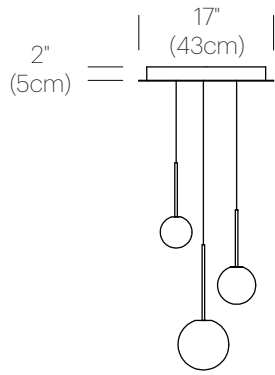

BOLA SPHERE

DESCRIPTION

The Bola Sphere pendant is the basic foundation of the Bola Collection, featuring an elemental interplay between post and sphere. Its seductive opal blown glass shade is available in 6 distinct sizes: 4" (10cm), 5" (13cm), 6" (15cm), 8" (20cm), 10" (25.5cm), and 12" (30.5cm) paired with a chromated stainless steel post in chrome, brass, rose gold, gunmetal, and matte black finishes with mating canopies. Bola Sphere is also available in exquisite Chandelier groupings that allow mixing of globe sizes for stunning displays in any residential, contract, or hospitality setting alike.

GUNMETAL

MATTE BLACK

CHANDELIER CANOPY

WHITE

PACKAGING WEIGHT AND DIMENSIONS

BOLA SPH 4	2.6LBS	10" X 9" X 8.5"
	1.2KG	25cm X 23cm X 22cm
BOLA SPH 5	3LBS	10" X 9" X 8.5"
	1.4KG	25cm X 23cm X 22cm
BOLA SPH 6	3.5LBS	11.5" X 9" X 10.5"
	1.6KG	29cm X 23cm X 27cm
BOLA SPH 8	5LBS	12" X 12" X 12.25"
	2.28KG	30cm X 30cm X 31cm
BOLA SPH 10	5.5LBS	14" X 14" X 16.5"
	2.5KG	36cm X 36cm X 42cm
BOLA SPH 12	7.2LBS	18" X 18" X 18"
	3.3KG	46cm X 46cm X 46cm
BOLA CAN 17	15LBS	22" X 22" X 6"
	6.8KG	56cm X 56cm X 15cm
BOLA CAN 26	30LBS	32" X 32" X 6"
	13.6KG	81cm X 81cm X 15cm

DIMENSIONS

BOLA SPHERE 4, 5, 6, 8, 10, 12

BOLA SPHERE CHANDELIER
5, 6, 8

BOLA SPHERE CHANDELIER
6, 8, 10

BOLA SPHERE CHANDELIER
8, 10, 12

BOLA SPHERE CHANDELIER
5, 6, 8, 10

BOLA SPHERE CHANDELIER
6, 8, 10, 12