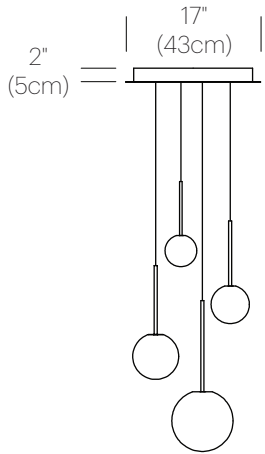

BOLA SPHERE

DESCRIPTION

The Bola Sphere pendant is the basic foundation of the Bola Collection, featuring an elemental interplay between post and sphere. Its seductive opal blown glass shade is available in 6 distinct sizes: 4" (10cm), 5" (13cm), 6" (15cm), 8" (20cm), 10" (25.5cm), and 12" (30.5cm) paired with a chromated stainless steel post in chrome, brass, rose gold, gunmetal, and matte black finishes with mating canopies. Bola Sphere is also available in exquisite Chandelier groupings that allow mixing of globe sizes for stunning displays in any residential, contract, or hospitality setting alike.

GUNMETAL

MATTE BLACK

CHANDELIER CANOPY

WHITE

PACKAGING WEIGHT AND DIMENSIONS

BOLA SPH 4	2.6LBS	10" X 9" X 8.5"
	1.2KG	25cm X 23cm X 22cm
BOLA SPH 5	3LBS	10" X 9" X 8.5"
	1.4KG	25cm X 23cm X 22cm
BOLA SPH 6	3.5LBS	11.5" X 9" X 10.5"
	1.6KG	29cm X 23cm X 27cm
BOLA SPH 8	5LBS	12" X 12" X 12.25"
	2.28KG	30cm X 30cm X 31cm
BOLA SPH 10	5.5LBS	14" X 14" X 16.5"
	2.5KG	36cm X 36cm X 42cm
BOLA SPH 12	7.2LBS	18" X 18" X 18"
	3.3KG	46cm X 46cm X 46cm
BOLA CAN 17	15LBS	22" X 22" X 6"
	6.8KG	56cm X 56cm X 15cm
BOLA CAN 26	30LBS	32" X 32" X 6"
	13.6KG	81cm X 81cm X 15cm

DIMENSIONS

BOLA SPHERE 4, 5, 6, 8, 10, 12

BOLA SPHERE CHANDELIER
5, 6, 8

BOLA SPHERE CHANDELIER
6, 8, 10

BOLA SPHERE CHANDELIER
8, 10, 12

BOLA SPHERE CHANDELIER
5, 6, 8, 10

BOLA SPHERE CHANDELIER
6, 8, 10, 12

BOLA SPHERE CHANDELIER
4, 5, 6, 8, 10

BOLA SPHERE CHANDELIER
5, 6, 8, 10, 12

BOLA SPHERE CHANDELIER
4, 5, 6, 8, 10, 12

BOLA SPHERE CHANDELIER
4, 5, 6, 8, 10, 12 (X2)