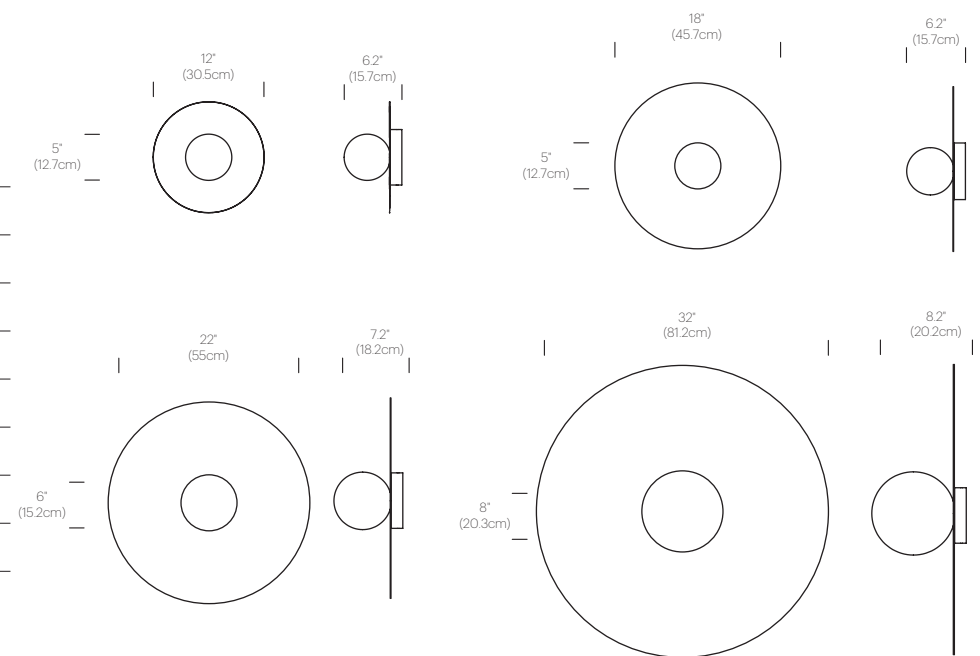

BOLA DISC FLUSH

DESCRIPTION

A study in refined simplicity, Bola Flush offers a magical combination of mirror and globe refined down to its bare essentials. The objective with the Bola Flush is to provide both direct and reflected light from either ceiling or wall mounted vantage points. Bola Flush brings elegance and refinement with four sizes and six finishes in chrome, brass, rose gold, gunmetal, and lacquered white or matte black. An ideal fixture for adding diffused and reflected light in hallway corridors, nooks, dining settings, bedrooms, or living areas. Stunning groupings can also be created by mixing different sizes together to form unique custom light displays.

FIXTURE TYPE

Wall/Ceiling

LIGHT SOURCE

Custom integrated LED, high-output chip on board

PRODUCT CODES

Bola Flush 12 (Chrome):	BOLA FSH 12 CRM
Bola Flush 12 (Brass):	BOLA FSH 12 BRA
Bola Flush 12 (Rose Gold):	BOLA FSH 12 RGD
Bola Flush 12 (Gunmetal):	BOLA FSH 12 GUN
Bola Flush 12 (Gloss White/Chrome):	BOLA FSH 12 WHT
Bola Flush 12 (Matte Black):	BOLA FSH 12 BLK
Bola Flush 18 (Chrome):	BOLA FSH 18 CRM
Bola Flush 18 (Brass):	BOLA FSH 18 BRA
Bola Flush 18 (Rose Gold):	BOLA FSH 18 RGD
Bola Flush 18 (Gunmetal):	BOLA FSH 18 GUN
Bola Flush 18 (Gloss White/Chrome):	BOLA FSH 18 WHT
Bola Flush 18 (Matte Black):	BOLA FSH 18 BLK
Bola Flush 22 (Chrome):	BOLA FSH 22 CRM
Bola Flush 22 (Brass):	BOLA FSH 22 BRA
Bola Flush 22 (Rose Gold):	BOLA FSH 22 RGD
Bola Flush 22 (Gunmetal):	BOLA FSH 22 GUN
Bola Flush 22 (Gloss White/Chrome):	BOLA FSH 22 WHT
Bola Flush 22 (Matte Black):	BOLA FSH 22 BLK
Bola Flush 32 (Chrome):	BOLA FSH 32 CRM
Bola Flush 32 (Brass):	BOLA FSH 32 BRA
Bola Flush 32 (Rose Gold):	BOLA FSH 32 RGD