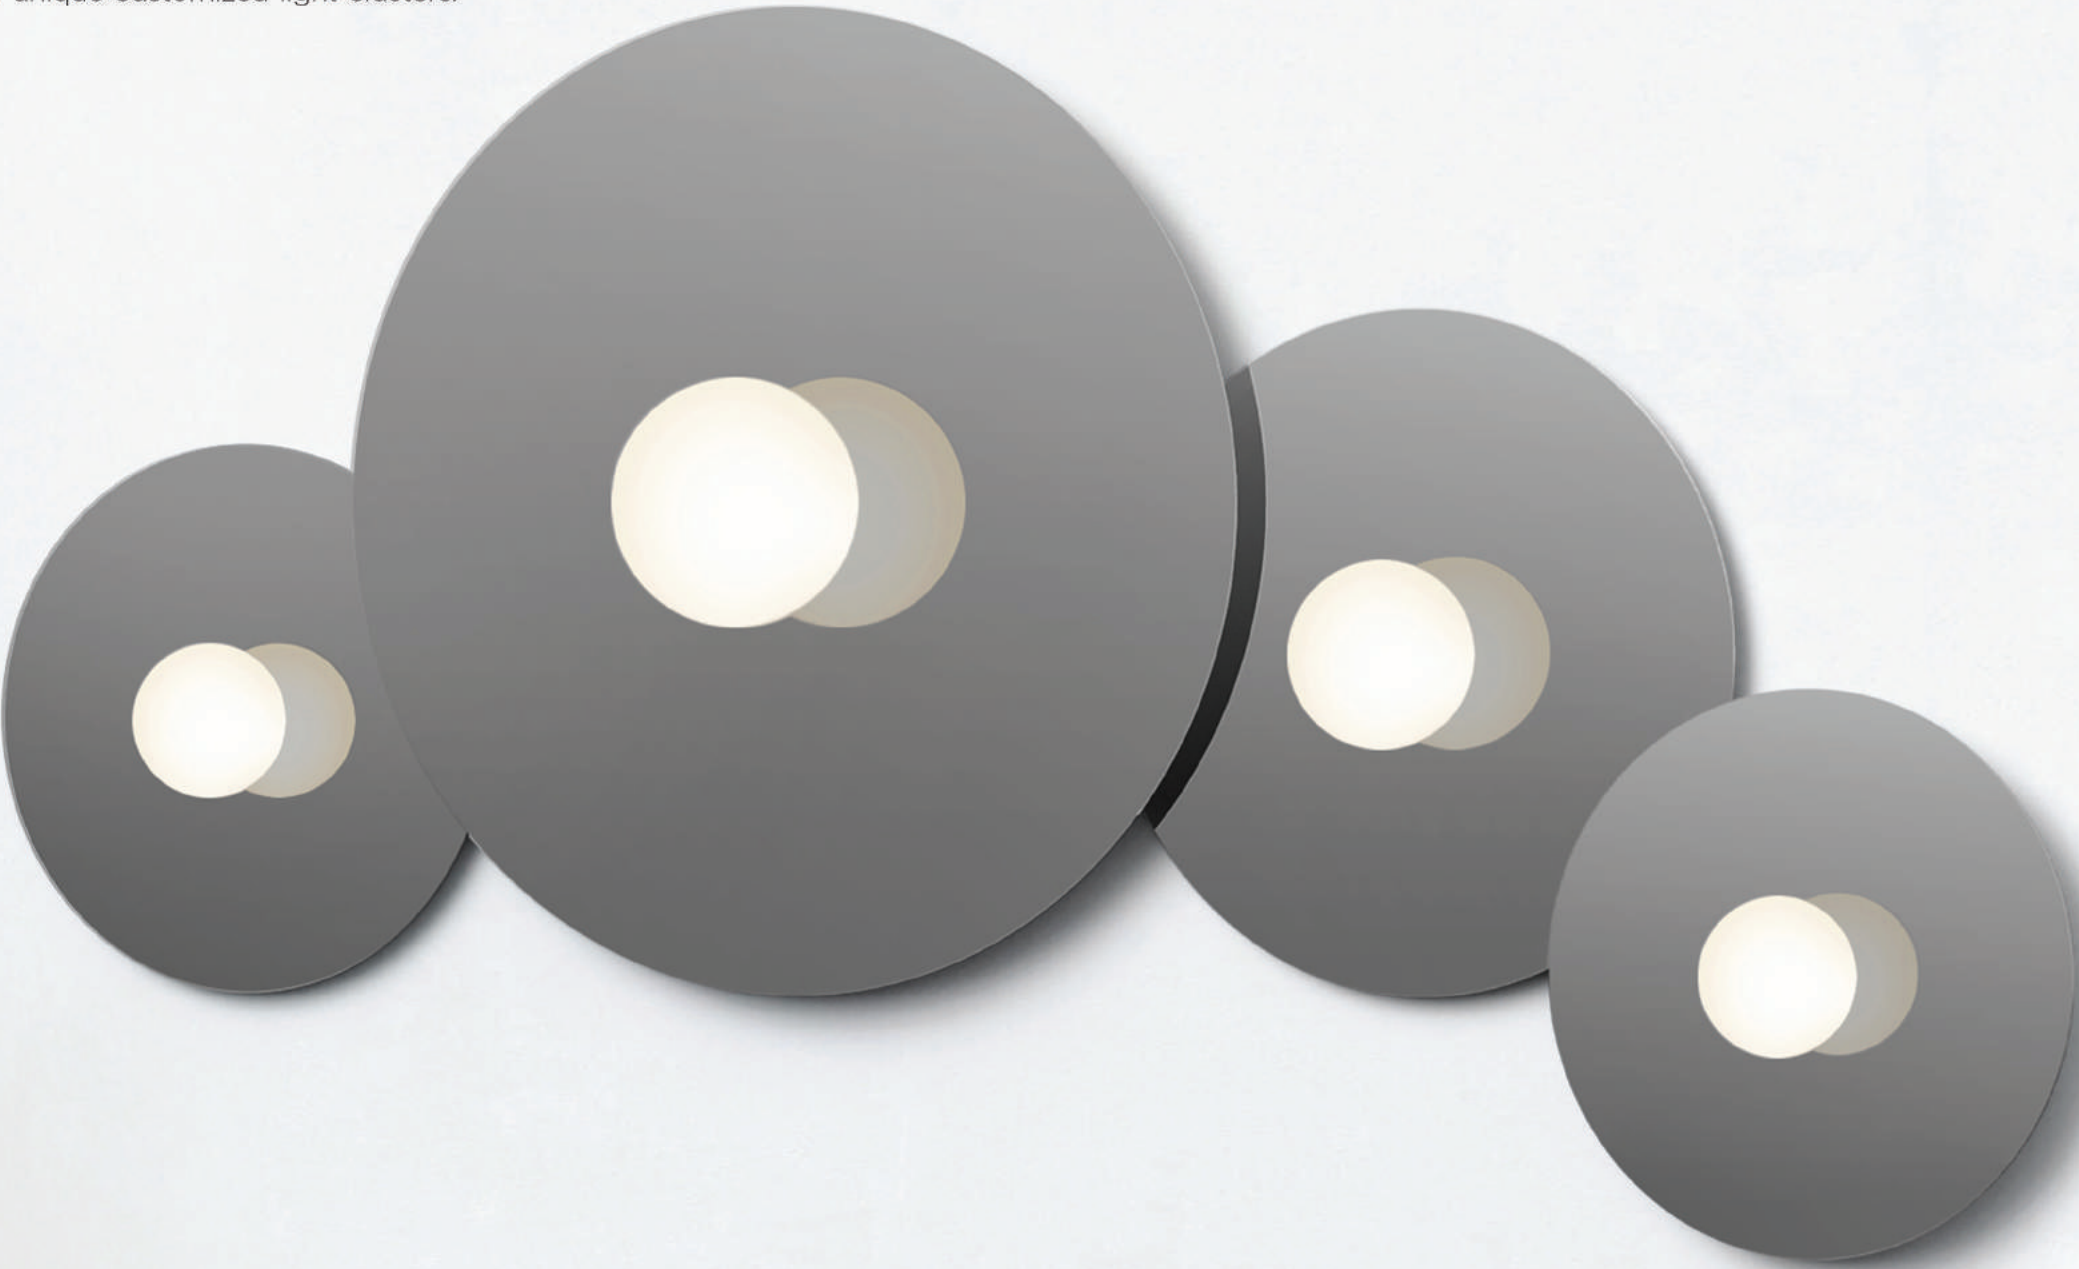

BOLA DISC FLUSH GROUPING

Stunning compositions can be created by mixing or matching different sizes and finishes together to form unique customized light clusters.

1" add-on standoff allows for overlapping disc groupings

PRODUCT CODE
BOLA FSH STAND