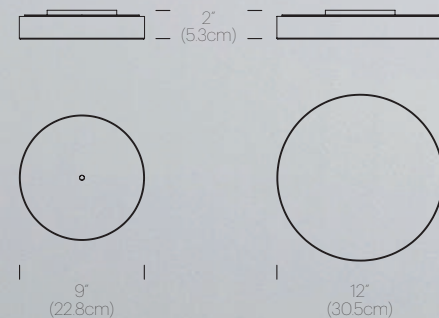

BOLA Multi-Light Canopy
Small (Ø9" OD) Up to 5

or

BOLA Multi-Light Canopy
Large (Ø12" OD) 6 to 11

2, 3, 4, 5, 6... 11

FINISHES

BOLA DISC

CANOPY

ROUND

LINEAR

MULTI-LIGHT CANOPY DIMENSIONS

BOLA DISC FLUSH

DESCRIPTION

A study in refined simplicity, Bola Flush offers a magical combination of mirror and globe refined down to its bare essentials. The objective with the Bola Flush is to provide both direct and reflected light from either ceiling or wall mounted vantage points. Bola Flush brings elegance and refinement with four sizes and six finishes in chrome, brass, rose gold, gunmetal, and lacquered white or matte black. An ideal fixture for adding diffused and reflected light in hallway corridors, nooks, dining settings, bedrooms, or living areas. Stunning groupings can also be created by mixing different sizes together to form unique custom light displays.