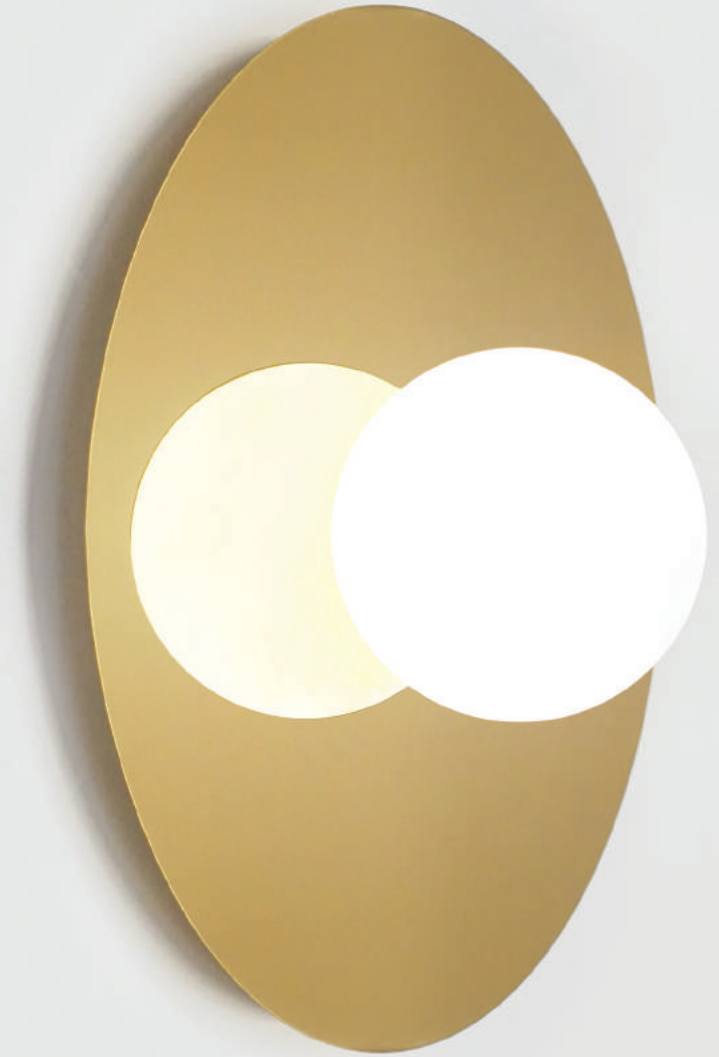

FINISHES

BOLA DISC

CHROME

BRASS

ROSE GOLD

GUNMETAL

MATTE BLACK

GLOSS WHITE

DIMENSIONS

BOLA DISC FLUSH 12, 18, 22, 32

LIGHT CONTROL

Hard-wired, 0-10V and ELV compatible

FEATURES

Shade Options: 12"(30cm), 18"(46cm), 22"(55cm), 32"(81.2cm)

SPECIFICATIONS

Voltage: 120-277V 50/60Hz
Power Consumption: 6W (12", 18"), 12W (22"), 20W (32")
Color Temperature: 2700K - 1800K (Warm Dim)
Note: 3000K CCT models and 2700 CCT models
Available Upon Request
Luminosity: 290Lm (12"), 290Lm (18"), 800Lm (22"), 1625Lm (32")
Luminaire Efficacy: 65 Lumens/Watt (average)
Color Rendition Index: 95 CRI
50K hour lifespan
Cord Length: 8.9' (2.7m) (Field cuttable)
1 year warranty

CERTIFICATIONS

Intertek

PACKAGING WEIGHT AND DIMENSIONS

Bola Disc 12	4LBS	15" X 15" X 7"
(Steel Shade)	1.8KG	38cm X 38cm X 18cm
Bola Disc 12	2.4LBS	15" X 15" X 7"
(White Aluminum Shade)	1.1KG	38cm X 38cm X 18cm
Bola Disc 18	8.6LBS	20.75" X 20.75" X 8"
(Steel Shade)	3.9KG	53cm X 53cm X 20cm
Bola Disc 18	6.75LBS	20.75" X 20.75" X 8"
(White Aluminum Shade)	3KG	53cm X 53cm X 20cm
Bola Disc 22	12.25LBS	24" X 24" X 10"
(Steel Shade)	5.6KG	61cm X 61cm X 25cm
Bola Disc 22	9LBS	24" X 24" X 10"
(White Aluminum Shade)	4.1KG	61cm X 61cm X 25cm
Bola Disc 32	23.8LBS	34.5" X 34.5" X 10.5"
(Steel Shade)	10.8KG	87.6cm X 87.6cm X 27cm
Bola Disc 32	17.5LBS	34.5" X 34.5" X 10.5"
(White Aluminum Shade)	7.9KG	87.6cm X 87.6cm X 27cm

NOTES

Custom requests can be considered on volume orders

Pablo

Pablo