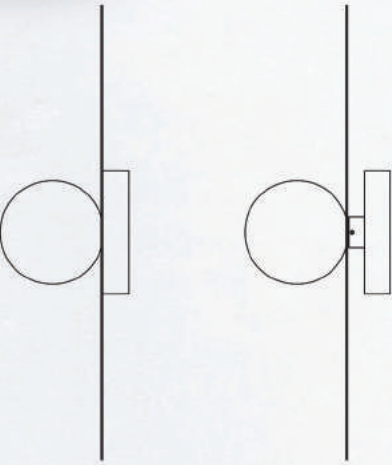

LINEAR

MULTI-LIGHT CANOPY DIMENSIONS

BOLA DISC FLUSH

DESCRIPTION

A study in refined simplicity, Bola Flush offers a magical combination of mirror and globe refined down to its bare essentials. The objective with the Bola Flush is to provide both direct and reflected light from either ceiling or wall mounted vantage points. Bola Flush brings elegance and refinement with four sizes and six finishes in chrome, brass, rose gold, gunmetal, and lacquered white or matte black. An ideal fixture for adding diffused and reflected light in hallway corridors, nooks, dining settings, bedrooms, or living areas. Stunning groupings can also be created by mixing different sizes together to form unique custom light displays.

ROSE GOLD

GUNMETAL

MATTE BLACK

GLOSS WHITE

DIMENSIONS

BOLA DISC FLUSH 12, 18, 22, 32

LIGHT CONTROL

Hard-wired, 0-10V and ELV compatible

CERTIFICATIONS

Intertek

PACKAGING WEIGHT AND DIMENSIONS

Bola Disc 12	4LBS	15" X 15" X 7"
(Steel Shade)	1.8KG	38cm X 38cm X 18cm
Bola Disc 12	2.4LBS	15" X 15" X 7"
(White Aluminum Shade)	1.1KG	38cm X 38cm X 18cm
Bola Disc 18	8.6LBS	20.75" X 20.75" X 8"
(Steel Shade)	3.9KG	53cm X 53cm X 20cm
Bola Disc 18	6.75LBS	20.75" X 20.75" X 8"
(White Aluminum Shade)	3KG	53cm X 53cm X 20cm
Bola Disc 22	12.25LBS	24" X 24" X 10"
(Steel Shade)	5.6KG	61cm X 61cm X 25cm
Bola Disc 22	9LBS	24" X 24" X 10"
(White Aluminum Shade)	4.1KG	61cm X 61cm X 25cm
Bola Disc 32	23.8LBS	34.5" X 34.5" X 10.5"
(Steel Shade)	10.8KG	87.6cm X 87.6cm X 27cm
Bola Disc 32	17.5LBS	34.5" X 34.5" X 10.5"
(White Aluminum Shade)	7.9KG	87.6cm X 87.6cm X 27cm

NOTES

Custom requests can be considered on volume orders

Pablo

Pablo

BOLA DISC FLUSH GROUPING

Stunning compositions can be created by mixing or matching different sizes and finishes together to form unique customized light clusters.