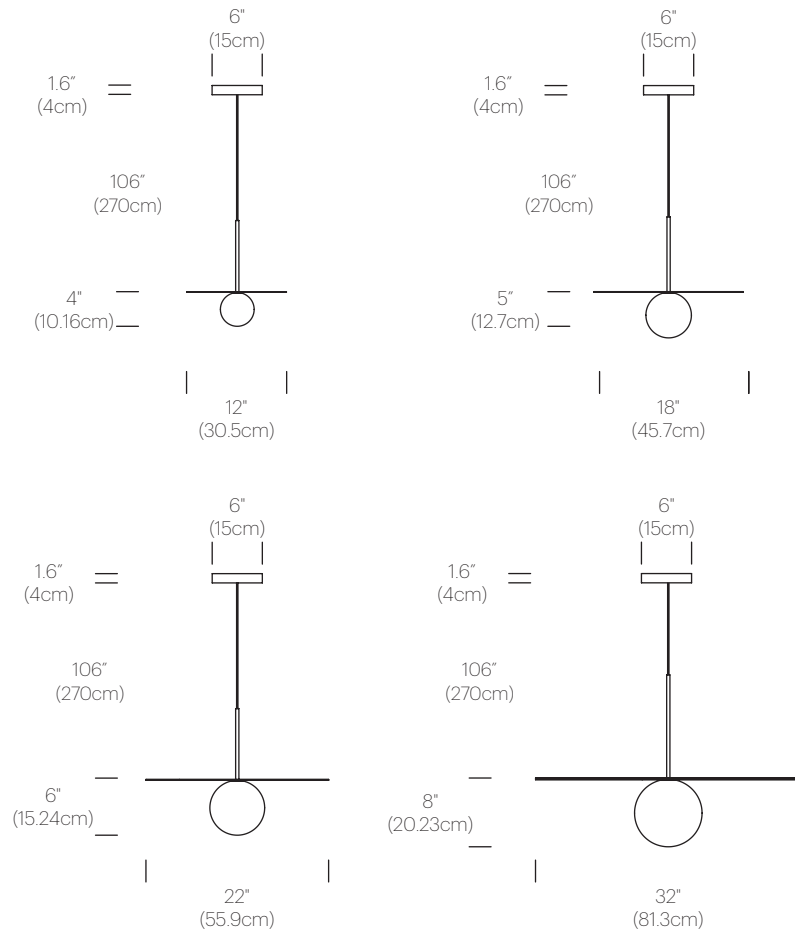

MATTE BLACK

GLOSS WHITE/
CHROME

DIMENSIONS

BOLA DISC 12, 18, 22, 32

FEATURES

Fully Dimmable

Shade Options: 12"(30cm), 18"(46cm), 22"(56cm), 32"(81cm) Discs

SPECIFICATIONS

Bola Disc 12	4LBS	15" X 7"
(Steel Shade)	1.8KG	38cm X 18cm
Bola Disc 12	2.4LBS	15" X 7"
(White Aluminum Shade)	1.1KG	38cm X 18cm
Bola Disc 18	8.6LBS	20.75" X 8"
(Steel Shade)	3.9KG	53cm X 20cm
Bola Disc 18	6.75LBS	20.75" X 8"
(White Aluminum Shade)	3KG	53cm X 20cm
Bola Disc 22	12.25LBS	24" X 10"
(Steel Shade)	5.6KG	61cm X 25cm
Bola Disc 22	9LBS	24" X 10"
(White Aluminum Shade)	4.1KG	61cm X 25cm
Bola Disc 32	23.8LBS	34.5" X 10.5"
(Steel Shade)	10.8KG	87.6cm X 27cm
Bola Disc 32	17.5LBS	34.5" X 10.5"
(White Aluminum Shade)	7.9KG	87.6cm X 27cm