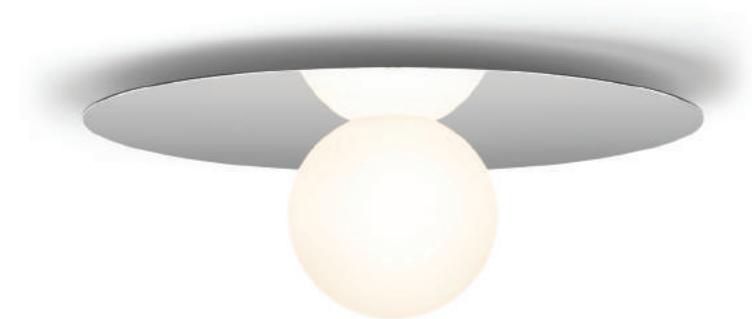

FINISHES

BOLA DISC

CHROME

BRASS

ROSE GOLD

GUNMETAL

MATTE BLACK

GLOSS WHITE

DIMENSIONS

BOLA DISC FLUSH 12, 18, 22, 32

LIGHT CONTROL

Hard-wired, 0-10V and ELV compatible

FEATURES

Shade Options: 12"(30cm), 18"(46cm), 22"(55cm), 32"(81.2cm)

SPECIFICATIONS

Voltage: 120-277V 50/60Hz
Power Consumption: 6W (12", 18"), 12W (22"), 20W (32")
Color Temperature: 2700K - 1800K (Warm Dim)
Note: 3000K CCT models and 2700 CCT models
Available Upon Request
Luminosity: 290Lm (12"), 290Lm (18"), 800Lm (22"), 1625Lm (32")
Luminaire Efficacy: 65 Lumens/Watt (average)
Color Rendition Index: 95 CRI
50K hour lifespan
Cord Length: 8.9' (2.7m) (Field cuttable)
1 year warranty

CERTIFICATIONS

Intertek

PACKAGING WEIGHT AND DIMENSIONS

Bola Disc 12	4LBS	15" X 15" X 7"
(Steel Shade)	1.8KG	38cm X 38cm X 18cm
Bola Disc 12	2.4LBS	15" X 15" X 7"
(White Aluminum Shade)	1.1KG	38cm X 38cm X 18cm
Bola Disc 18	8.6LBS	20.75" X 20.75" X 8"
(Steel Shade)	3.9KG	53cm X 53cm X 20cm
Bola Disc 18	6.75LBS	20.75" X 20.75" X 8"
(White Aluminum Shade)	3KG	53cm X 53cm X 20cm
Bola Disc 22	12.25LBS	24" X 24" X 10"
(Steel Shade)	5.6KG	61cm X 61cm X 25cm
Bola Disc 22	9LBS	24" X 24" X 10"
(White Aluminum Shade)	4.1KG	61cm X 61cm X 25cm
Bola Disc 32	23.8LBS	34.5" X 34.5" X 10.5"
(Steel Shade)	10.8KG	87.6cm X 87.6cm X 27cm
Bola Disc 32	17.5LBS	34.5" X 34.5" X 10.5"
(White Aluminum Shade)	7.9KG	87.6cm X 87.6cm X 27cm

NOTES

Custom requests can be considered on volume orders

Pablo

Pablo