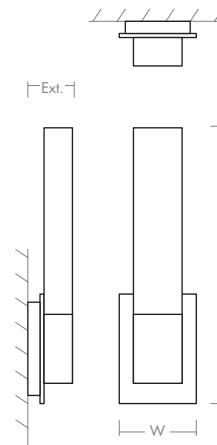

VEGA Wall Sconce
3-519-xx

oxygen

FIXTURE TYPE _____
PROJECT _____

LOCATION _____
DATE _____

-24 Satin Nickel

-20 Polished Nickel

LIGHT SOURCE	1 x 12.1W LED, 3000K, CRI 90
LUMINAIRE POWER	14.5W at 120V
RATED LIFE	60000 hr RL
OPTIONAL COLOR TEMPERATURES	2700K, 3500K, 4000K
LUMEN OUTPUT	Delivered: 925 lm (LM-79)
INPUT VOLTAGE	120V to 277V AC, 50/60Hz
DRIVER OUTPUT	350mA, 14.7W max power
DIMMING	TRIAC and ELV dimming at 120V AC; 0-10V dimming, 100% to 1% current output
CONSTRUCTION	Plated Steel and Acrylic
DIFFUSER	- Matte White Acrylic
FINISHES	Polished Nickel (-20), Satin Nickel (-24)
MOUNTING	2" x 3" J-Box, 4" Octagonal J-Box, 4" Square J-Box with a single device mud ring
STANDARDS	UL Dry/Damp listed, ADA Compliant, Conforms to UL STD 1598, Certified CAN/CSA STD C22.2 No 250.0.

DIMENSIONS

W:	4.75"
H:	15.75"
Ext:	2.625"
M.C:	12.33" From top of fixture

Order example for standard fixture:
3-519-24 (x- Voltage - xxx-Sequence # - xx-Finish)
3: 120V to 277V

Order example for optional color temperatures: **3-519-2724**
27: 2700K, 35: 3500K, 40: 4000K