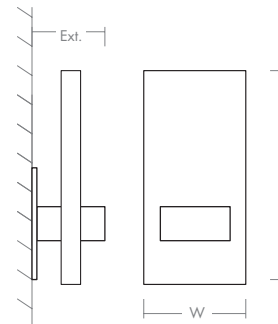

VELA Wall Sconce
3-527-xx

oxygen

FIXTURE TYPE _____

LOCATION _____

PROJECT _____

DATE _____

-20 Polished Nickel

-22 Oiled Bronze

-24 Satin Nickel

Alternative Position

- LIGHT SOURCE** 2 x 10.1W LED, 3000K, CRI 90
- LUMINAIRE POWER** 24.0W at 120V
- RATED LIFE** 60000 hr RL
- OPTIONAL COLOR TEMPERATURES** 2700K, 3500K, 4000K
- LUMEN OUTPUT** Delivered: 408 lm (LM-79)
- INPUT VOLTAGE** 120V to 277V AC, 50/60Hz
- DRIVER OUTPUT** 700mA, 29.4W max power
- DIMMING** TRIAC and ELV dimming at 120V AC; 0-10V dimming, 100% to 1% current output
- CONSTRUCTION** Plated Steel and Acrylic
- DIFFUSER** - Matte White Acrylic
- FINISHES** Polished Nickel (-20), Oiled Bronze (-22), Satin Nickel (-24)
- MOUNTING** 4" Octagonal J-Box*, 4" Square J-Box*
*Deep J-Box (Required to house driver)
- STANDARDS** UL Dry/Damp listed, ADA Compliant, Conforms to UL STD 1598, Certified CAN/CSA STD C22.2 No 250.0.

DIMENSIONS

- W:** 6.875"
- H:** 12.00"
- Ext:** 4.00"
- M.C:** 8.25" From top of fixture

Order example for standard fixture:
3-527-24 (x- Voltage - xxx-Sequence # - xx-Finish)
 3: 120V to 277V
 Order example for optional color temperatures: **3-527-2724**
 27: 2700K, 35: 3500K, 40: 4000K