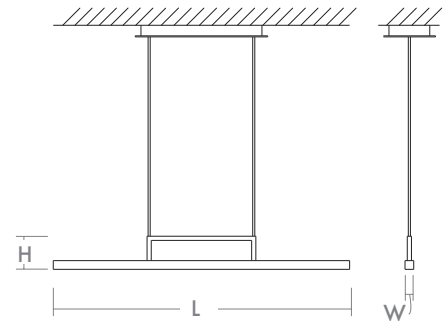

STYLUS Pendant
3-66-xx

oxygen

FIXTURE TYPE _____

LOCATION _____

PROJECT _____

DATE _____

-15 Black

LIGHT SOURCE	LED Array, 3000K, CRI 90
LUMINAIRE POWER	17.75W at 120V
RATED LIFE	50000 hr RL
OPTIONAL COLOR TEMPERATURES	3000K Only
LUMEN OUTPUT	Delivered: 367 lm (LM-79)
INPUT VOLTAGE	120V AC, 50/60Hz
DRIVER OUTPUT	450mA, 16.15W
DIMMING	TRIAC Dimming
CONSTRUCTION	Cold Rolled Steel Housing and Canopy
DIFFUSER	- Matte White Acrylic
FINISHES	White (-6), Black (-15), Satin Nickel (-24), Aged Brass (-40)
MOUNTING	4" Octagonal J-Box
STANDARDS	ETL Dry listed, Conforms to UL STD 1598, Certified CAN/CSA STD C22.2 No 250.0.

DIMENSIONS

Canopy: 15.00" L x 5.90" W x 1.20" H

Fixture: 33.50" L x 1.00" W x 3.75" H

*** Hanging height adjustable
with 8ft. cables**

Order example for standard fixture:

3-66-15 (x- Voltage - xxx-Sequence # - xx-Finish)