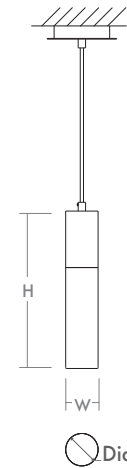

SPIRIT Pendant
3-69-xx

oxygen

FIXTURE TYPE _____

LOCATION _____

PROJECT _____

DATE _____

-40 Aged Brass

-6 White

-15 Black

-24 Satin Nickel

LIGHT SOURCE	1 x 5.1W LED, 3000K, CRI 90
LUMINAIRE POWER	7.1W at 120V
RATED LIFE	60000 hr RL
OPTIONAL COLOR TEMPERATURES	2700K, 3500K, 4000K
LUMEN OUTPUT	Delivered: 298 lm (LM-79)
INPUT VOLTAGE	120V AC, 50/60Hz
DRIVER OUTPUT	150mA, 6W max power
DIMMING	TRIAC, ELV, and 0-10V dimmable
CONSTRUCTION	Cold Rolled Steel Canopy
DIFFUSER	- Clear Bubble Glass
FINISHES	White (-6), Black (-15), Satin Nickel (-24), Aged Brass (-40)
MOUNTING	4" Octagonal J-Box, 2" x 3" J-Box, 4" Square J-Box with a single device mud ring
STANDARDS	UL Damp listed, Conforms to UL STD 1598, Certified CAN/CSA STD C22.2 No 250.0.

DIMENSIONS

W. Fixture: 2.75"
H. Fixture: 13.875"
Supplied with 10 ft braided cord

Order example for standard fixture:

3-69-15 (x- Voltage - xxx-Sequence # - xx-Finish)

3: 120V Only

Order example for optional color temperatures: **3-69-2715**