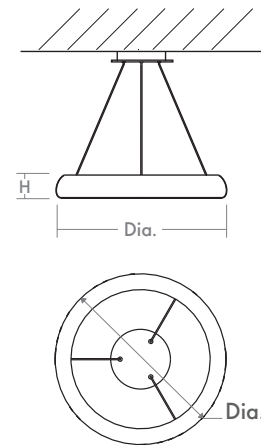

ROSWELL Pendant
3-63-xx

oxygen

FIXTURE TYPE _____ LOCATION _____
PROJECT _____ DATE _____

-15 Black

-24 Satin Nickel

-40 Aged Brass

LIGHT SOURCE	LED Array, 3000K, CRI 90
LUMINAIRE POWER	43.8W at 120V
RATED LIFE	50000 hr RL
OPTIONAL COLOR TEMPERATURES	3000K Only
LUMEN OUTPUT	Delivered: 3746 lm (LM-79)
INPUT VOLTAGE	120V AC, 50/60Hz
DRIVER OUTPUT	1000mA, 35.7W
DIMMING	TRIAC Dimming
CONSTRUCTION	Cold Rolled Steel Housing and Canopy
DIFFUSER	- Matte White Acrylic
FINISHES	White (-6), Black (-15), Satin Nickel (-24), Aged Brass (-40)
MOUNTING	4" Octagonal J-Box
STANDARDS	ETL Dry listed, Conforms to UL STD 1598, Certified CAN/CSA STD C22.2 No 250.0.

DIMENSIONS

Dia. Fixture: 23.50"
H. Fixture: 3.25"
*** Hanging height adjustable with 8ft. cables**

Order example for standard fixture:
3-63-40 (x- Voltage - xxx-Sequence # - xx-Finish)
3: 120V Only