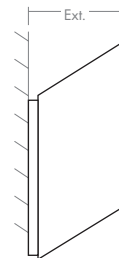

REALM Outdoor
3-750-xx

oxygen

FIXTURE TYPE _____

LOCATION _____

PROJECT _____

DATE _____

-22 Oiled Bronze

-16 Gray

LIGHT SOURCE	2 x 10.1W LED, 3000K, CRI 90
LUMINAIRE POWER	24.0W at 120V
RATED LIFE	60000 hr RL
OPTIONAL COLOR TEMPERATURES	2700K, 3500K, 4000K
LUMEN OUTPUT	Delivered: 808 lm (LM-79)
INPUT VOLTAGE	120V to 277V AC, 50/60Hz
DRIVER OUTPUT	700mA 29.4W max power
DIMMING	TRIAC and ELV dimming at 120V AC; 0-10V dimming, 100% to 1% current output
CONSTRUCTION	Cast Aluminum and Glass
DIFFUSER	- Frosted Glass
FINISHES	Gray (-16), Oiled Bronze (-22)
MOUNTING	4" Octagonal J-Box (Installer must provide a bead of caulk between fixture housing and mounting surface)
STANDARDS	UL Wet listed, Conforms to UL STD 1598, Certified CAN/CSA STD C22.2 No 250.0.

DIMENSIONS

W:	5.00"
H:	12.00"
Ext:	5.50"
M.C:	7.57" From top of fixture

Order example for standard fixture:

3-750-22 (x- Voltage - xxx-Sequence # - xx-Finish)

3: 120V to 277V

Order example for optional color temperatures: **3-750-2722**