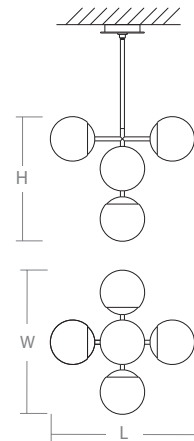

NEBULA Pendant
3-680-xx

oxygen

FIXTURE TYPE _____ LOCATION _____
PROJECT _____ DATE _____

-40 Aged Brass (Lit)

-15 Black

-24 Satin Nickel

LIGHT SOURCE	(5x) 6W LED Arrays with Driver on board, 3000K, CRI 90
LUMINAIRE POWER	29.1W at 120V
RATED LIFE	50000 hr RL
OPTIONAL COLOR TEMPERATURES	3000K Only
LUMEN OUTPUT	Delivered: 1481 lm (LM-79)
INPUT VOLTAGE	120V AC, 50/60Hz
DRIVER OUTPUT	N/A
DIMMING	TRIAC and ELV Dimming
CONSTRUCTION	Cold Rolled Steel Housing and Canopy
DIFFUSER	- 6" White Opal Glass
FINISHES	Black (-15), Satin Nickel (-24), Aged Brass (-40)
MOUNTING	4" Octagonal J-Box
STANDARDS	cETL Damp listed, Conforms to UL STD 1598, Certified CAN/CSA STD C22.2 No 250.0.

DIMENSIONS

Dia. Canopy: 4.75"/5.91" Disk
W. Fixture: 19.375"
H. Fixture: 16.75"
Supplied with 2-8", 2-12", and 3-16" stems to customize hanging height

Order example for standard fixture:
3-680-15 (x- Voltage - xxx-Sequence # - xx-Finish)
3: 120V Only