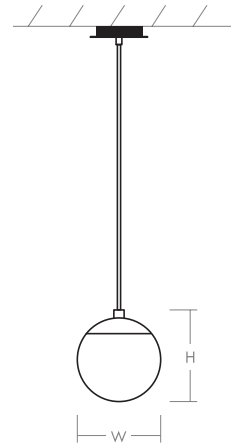

LUNA Pendant
3-671-xx

oxygen

FIXTURE TYPE _____

LOCATION _____

PROJECT _____

DATE _____

-20 Polished Nickel

-22 Oiled Bronze

-24 Satin Nickel

-40 Aged Brass

- LIGHT SOURCE** 1 x 6.1W LED, 3000K, CRI 90
- LUMINAIRE POWER** 7.2W at 120V
- RATED LIFE** 60000 hr RL
- OPTIONAL COLOR TEMPERATURES** 2700K, 3500K, 4000K
- LUMEN OUTPUT** Delivered: 368 lm (LM-79)
- INPUT VOLTAGE** 120V to 277V AC, 50/60Hz
- DRIVER OUTPUT** 180mA, 7.6W max power
- DIMMING** TRIAC and ELV dimming at 120V AC; 0-10V dimming, 100% to 1% current output
- CONSTRUCTION** Plated Steel and Glass
- DIFFUSER** - White Opal Glass
- FINISHES** Polished Nickel (-20), Oiled Bronze (-22), Satin Nickel (-24), Aged Brass (-40)
- MOUNTING** 4" Octagonal J-Box*, 4" Square J-Box* with a single device mud ring *Deep J-Box (Required to house driver)
- STANDARDS** UL Dry/Damp listed, Conforms to UL STD 1598, Certified CAN/CSA STD C22.2 No 250.0.

DIMENSIONS
Dia. Canopy: 5.88"
W. Fixture: 8.00"
H. Fixture: 9.50"
 Supplied with 10 ft braided cord

Order example for standard fixture:
3-671-24 (x- Voltage - xxx-Sequence # - xx-Finish)
 3: 120V to 277V
 Order example for optional color temperatures: **3-671-2724**
 27: 2700K, 35: 3500K, 40: 4000K