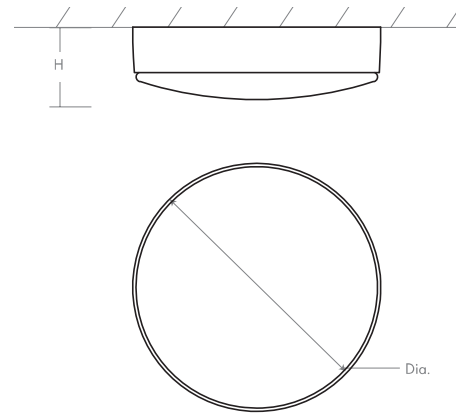

JOURNEY Wall Sconce / Ceiling Mount
3-624-xx

oxygen

FIXTURE TYPE _____

LOCATION _____

PROJECT _____

DATE _____

-24 Satin Nickel

-14 Polished Chrome

LIGHT SOURCE	2 x 10.1W LED, 3000K, CRI 90
LUMINAIRE POWER	24.1W at 120V
RATED LIFE	60000 hr RL
OPTIONAL COLOR TEMPERATURES	2700K, 3500K, 4000K
LUMEN OUTPUT	Delivered: 1460 lm (LM-79)
INPUT VOLTAGE	120V to 277V AC, 50/60Hz
DRIVER OUTPUT	700mA, 29.4W max power
DIMMING	TRIAC and ELV dimming at 120V AC; 0-10V dimming, 100% to 1% current output
CONSTRUCTION	Plated Steel and Glass
DIFFUSER	- White Opal Glass
FINISHES	Polished Chrome (-14), Satin Nickel (-24)
MOUNTING	4" Octagonal J-Box
STANDARDS	UL Dry/Damp listed, CEC Title 24 Compliant, Conforms to UL STD 1598, Certified CAN/CSA STD C22.2 No 250.0.

DIMENSIONS
Dia: 14.00"
H: 4.50"

Order example for standard fixture:
3-624-24 (x- Voltage - xxx-Sequence # - xx-Finish)
3: 120V to 277V
 Order example for optional color temperatures: **3-624-2724**
27: 2700K, **35:** 3500K, **40:** 4000K