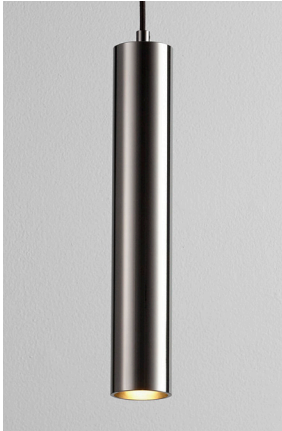

IDOL Pendant
3-635-xx

oxygen

FIXTURE TYPE _____

LOCATION _____

PROJECT _____

DATE _____

-18 Gunmetal

-14 Polished Chrome

-24 Satin Nickel

LIGHT SOURCE	1 x 6.1W LED, 3000K, CRI 90
LUMINAIRE POWER	7.2W at 120V
RATED LIFE	60000 hr RL
OPTIONAL COLOR TEMPERATURES	2700K, 3500K, 4000K
LUMEN OUTPUT	Delivered: 334 lm (LM-79)
INPUT VOLTAGE	120V to 277V AC, 50/60Hz
DRIVER OUTPUT	180mA, 7.6W max power
DIMMING	TRIAC and ELV dimming at 120V AC; 0-10V dimming, 100% to 1% current output
CONSTRUCTION	Plated Steel
DIFFUSER	No diffuser
FINISHES	Polished Chrome (-14), Gunmetal (-18), Satin Nickel (-24)
MOUNTING	4" Octagonal J-Box*, 4" Square J-Box* with a single device mud ring *Deep J-Box (Required to house driver)
STANDARDS	UL Dry/Damp listed, Conforms to UL STD 1598, Certified CAN/CSA STD C22.2 No 250.0.

DIMENSIONS

Dia. Canopy: 5.88"

Dia. Fixture: 2.75"

H. Fixture: 18.50"

Supplied with 10 ft braided cord

Order example for standard fixture:

3-635-24 (x- Voltage - xxx-Sequence # - xx-Finish)

3: 120V to 277V