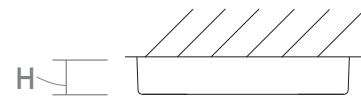

MOUNTING 4" Octagonal J-Box

STANDARDS ETL Wet listed, Conforms to UL STD 1598,
Certified CAN/CSA STD C22.2 No 250.0.

DIMENSIONS

Dia: 5.50"

H: 1.00"

Note: For wet locations, installer must provide a bead of caulk between fixture housing and mounting surface.