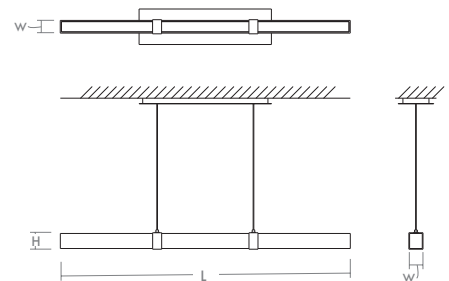

DECCA Pendant
3-48-xxxx

oxygen

FIXTURE TYPE _____
PROJECT _____

LOCATION _____
DATE _____

-5224 White Oak/Satin Nickel

-2440 Walnut/Aged Brass
(with Aged Brass Canopy)

-1540 Black Oak/Aged Brass
(with Aged Brass Canopy)

| | |
|------------------------------------|---|
| LIGHT SOURCE | LED Array, 3000K, CRI 90 |
| LUMINAIRE POWER | 38.1W at 120V |
| RATED LIFE | 50000 hr RL |
| OPTIONAL COLOR TEMPERATURES | 3000K Only |
| LUMEN OUTPUT | Delivered: 733 lm (LM-79) |
| INPUT VOLTAGE | 120V AC, 60Hz |
| DRIVER OUTPUT | 24Vdc Constant Voltage, 1.7A max current |
| DIMMING | TRIAC Dimming (Forward Phase, Magnetic Low Voltage) |
| CONSTRUCTION | Cold Rolled Steel Canopy, Wood Housing |
| DIFFUSER | - Matte White Acrylic |
| FINISHES | Black Oak/Aged Brass (-1540), Walnut/Aged Brass (-2440), White Oak/Satin Nickel (-5224) |
| MOUNTING | 4" Octagonal J-Box |
| STANDARDS | ETL Dry listed, Conforms to UL STD 1598, Certified CAN/CSA STD C22.2 No 250.0. |

DIMENSIONS

Canopy: 22.00" L x 6.00" W x 1.00" H
Fixture: 48.25" L x 2.125" W x 2.75" H
*** Hanging height adjustable with 10ft. cables**

Order example for standard fixture:
3-48-1540 (x- Voltage - xxx-Sequence # - xx-Finish)
3: 120V Only