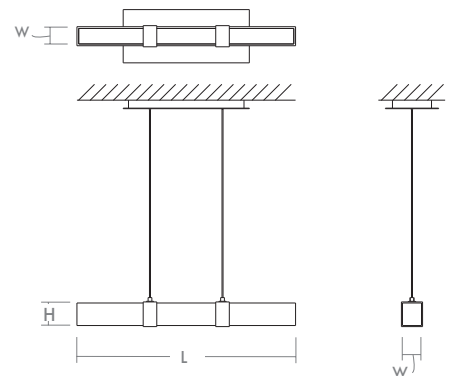

DECCA Pendant
3-24-xxxx

oxygen

FIXTURE TYPE _____ LOCATION _____
PROJECT _____ DATE _____

-1540 Black Oak/Aged Brass

-5224 White Oak/Satin Nickel

-2440 Walnut/Aged Brass

LIGHT SOURCE	LED Array, 3000K, CRI 90
LUMINAIRE POWER	20.8W at 120V
RATED LIFE	50000 hr RL
OPTIONAL COLOR TEMPERATURES	3000K Only
LUMEN OUTPUT	Delivered: 346 lm (LM-79)
INPUT VOLTAGE	120V AC, 60Hz
DRIVER OUTPUT	24Vdc Constant Voltage, 1000mA max current
DIMMING	TRIAC Dimming (Forward Phase, Magnetic Low Voltage)
CONSTRUCTION	Cold Rolled Steel Canopy, Wood Housing
DIFFUSER	- Matte White Acrylic
FINISHES	Black Oak/Aged Brass (-1540), Walnut/Aged Brass (-2440), White Oak/Satin Nickel (-5224)
MOUNTING	4" Octagonal J-Box
STANDARDS	ETL Dry listed, Conforms to UL STD 1598, Certified CAN/CSA STD C22.2 No 250.0.

DIMENSIONS

Canopy: 14.00" L x 6.00" W x 1.00" H
Fixture: 24.25" L x 2.125" W x 2.75" H
*** Hanging height adjustable with 10ft. cables**

Order example for standard fixture:
3-24-1540 (x- Voltage - xxx-Sequence # - xx-Finish)
3: 120V Only