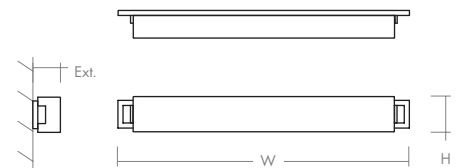

AXEL Vanity
3-552-xx

oxygen

FIXTURE TYPE _____ LOCATION _____
PROJECT _____ DATE _____

-20 Polished Nickel

-24 Satin Nickel

LIGHT SOURCE	1 x 11.7W LED, 3000K, CRI 90
LUMINAIRE POWER	14.2W at 120V
RATED LIFE	60000 hr RL
OPTIONAL COLOR TEMPERATURES	2700K, 3500K, 4000K
LUMEN OUTPUT	Delivered: 1297 lm (LM-79)
INPUT VOLTAGE	120V to 277V AC, 50/60Hz
DRIVER OUTPUT	350mA, 14.7W max power
DIMMING	TRIAC and ELV dimming at 120V AC; 0-10V dimming, 100% to 10% current output
CONSTRUCTION	Plated Steel and Acrylic
DIFFUSER	- Matte White Acrylic
FINISHES	Polished Nickel (-20), Satin Nickel (-24)
MOUNTING	4" Square J-Box * with a single device mud ring * Deep J-Box (Required to house driver)
STANDARDS	cUL Dry/Damp listed, ADA Compliant, Conforms to UL STD 1598, Certified CAN/CSA STD C22.2 No 250.0.

DIMENSIONS

W:	29.00"
H:	3.50"
Ext:	2.75"
M.C:	1.75" from top of fixture

Order example for standard fixture:

3-552-24 (x-xxx: LED Sequence # / -xx: Finish)

Order example for optional color temperatures: **3-552-2724**